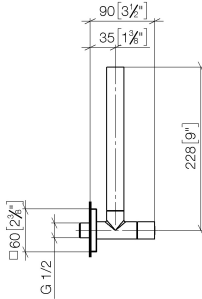

22 901 782

- rosette 60 x 60 mm
- hose covering 200mm, for shortening
- 1/2" connection
- WRAS 2205004

Fits: IMO, MEM, CL.1

	Brushed Chrome	22 901 782-93
	Chrome	22 901 782-00
	Brushed Platinum	22 901 782-06
	Platinum	22 901 782-08
	Dark Chrome	22 901 782-19
	Brushed Durabronze (23kt Gold)	22 901 782-28
	Matte Black	22 901 782-33
	Brushed Champagne (22kt Gold)	22 901 782-46
	Champagne (22kt Gold)	22 901 782-47
	Brushed Dark Platinum	22 901 782-99

22 901 782

mm [inches]

### Flow rate chart

### Certificates

WRAS\_2205004.

22 901 782

Parts for other finishes can be found here: [Chrome](#)

Spare parts list

No.	Item Number	Name	Quantity used	Delivery time
1	09 21 22 000-93	nipple	1	60
2	90 14 10 010 00 90	seal	1	2
3	09 28 22 020-93	pipe	1	20
4	04 24 04 220 01-93	threaded connector	1	-
Spare part can no longer be ordered, please order the replacement item				
5	09 20 22 001-93	handle	1	20
6	90 90 03 006 00 90	top	1	2
7	09 31 11 048 90	pin	1	2
8	09 27 78 042-93	rosette	1	20
9	09 14 10 112 90	seal	1	2