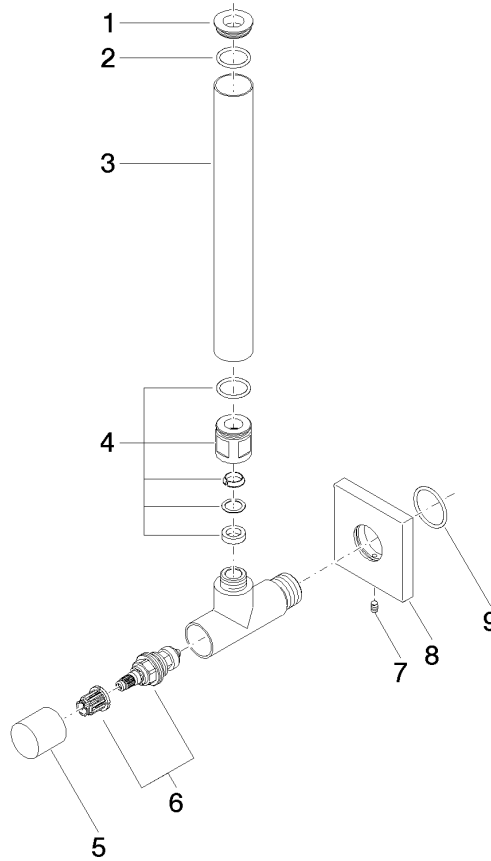

22 901 782

- rosette 60 x 60 mm
- hose covering 200mm, for shortening
- 1/2" connection
- WRAS 2205004

Fits: IMO, MEM, CL.1

	Brushed Chrome	22 901 782-93
	Chrome	22 901 782-00
	Brushed Platinum	22 901 782-06
	Platinum	22 901 782-08
	Dark Chrome	22 901 782-19
	Brushed Durabronze (23kt Gold)	22 901 782-28
	Matte Black	22 901 782-33
	Brushed Champagne (22kt Gold)	22 901 782-46
	Champagne (22kt Gold)	22 901 782-47
	Brushed Dark Platinum	22 901 782-99

22 901 782

mm [inches]

### Flow rate chart

### Certificates

WRAS\_2205004.

22 901 782

Parts for other finishes can be found here: [Chrome](#)

Spare parts list

No.	Item Number	Name	Quantity used	Delivery time
1	09 21 22 000-93	nipple	1	60
2	90 14 10 010 00 90	seal	1	2
3	09 28 22 020-93	pipe	1	20
4	04 24 04 220 01-93	threaded connector	1	-
Spare part can no longer be ordered, please order the replacement item				
5	09 20 22 001-93	handle	1	20
6	90 90 03 006 00 90	top	1	2
7	09 31 11 048 90	pin	1	2
8	09 27 78 042-93	rosette	1	20
9	09 14 10 112 90	seal	1	2