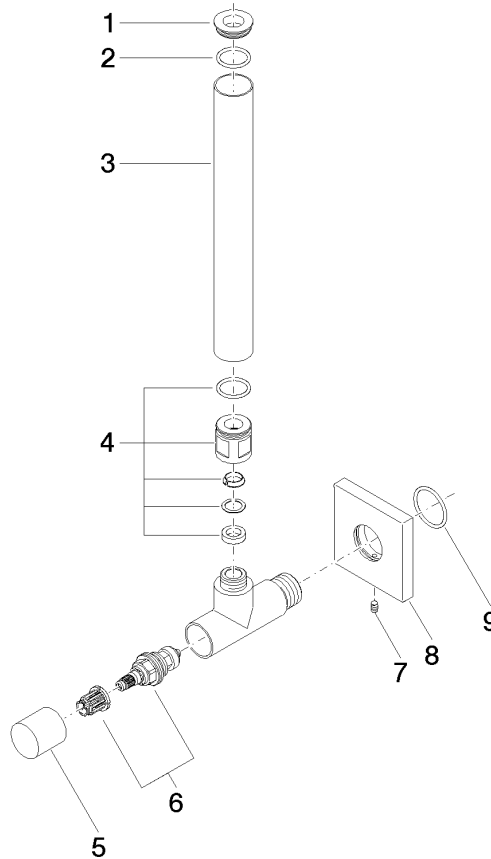

Angle valve - Brushed Dark Platinum

IMO

22 901 782

- rosette 60 x 60 mm
- hose covering 200mm, for shortening
- 1/2" connection
- WRAS 2205004

Fits: IMO, MEM, CL.1

	Brushed Dark Platinum	22 901 782-99
	Chrome	22 901 782-00
	Brushed Platinum	22 901 782-06
	Platinum	22 901 782-08
	Dark Chrome	22 901 782-19
	Brushed Durabronze (23kt Gold)	22 901 782-28
	Matte Black	22 901 782-33
	Brushed Champagne (22kt Gold)	22 901 782-46
	Champagne (22kt Gold)	22 901 782-47
	Brushed Chrome	22 901 782-93

22 901 782

mm [inches]

Flow rate chart

Certificates

WRAS_2205004.

22 901 782

Parts for other finishes can be found here: [Chrome](#)

Spare parts list

No.	Item Number	Name	Quantity used	Delivery time
1	09 21 22 000-99	nipple	1	30
2	90 14 10 010 00 90	seal	1	2
3	09 28 22 020-99	pipe	1	30
4	04 24 04 220 01-99	threaded connector	1	-
Spare part can no longer be ordered, please order the replacement item				
5	09 20 22 001-99	handle	1	30
6	90 90 03 006 00 90	top	1	2
7	09 31 11 048 90	pin	1	2
8	09 27 78 042-99	rosette	1	30
9	09 14 10 112 90	seal	1	2