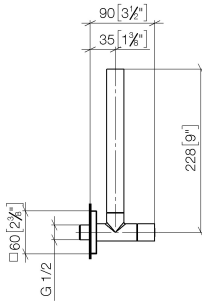

Angle valve - Brushed Dark Platinum

IMO

22 901 782

- rosette 60 x 60 mm
- hose covering 200mm, for shortening
- 1/2" connection
- WRAS 2205004

Fits: IMO, MEM, CL.1

	Brushed Dark Platinum	22 901 782-99
	Chrome	22 901 782-00
	Brushed Platinum	22 901 782-06
	Platinum	22 901 782-08
	Dark Chrome	22 901 782-19
	Brushed Durabronze (23kt Gold)	22 901 782-28
	Matte Black	22 901 782-33
	Brushed Champagne (22kt Gold)	22 901 782-46
	Champagne (22kt Gold)	22 901 782-47
	Brushed Chrome	22 901 782-93

22 901 782

mm [inches]

Flow rate chart

Certificates

WRAS_2205004.

22 901 782

Parts for other finishes can be found here: [Chrome](#)

Spare parts list

No.	Item Number	Name	Quantity used	Delivery time
1	09 21 22 000-99	nipple	1	30
2	90 14 10 010 00 90	seal	1	2
3	09 28 22 020-99	pipe	1	30
4	04 24 04 220 01-99	threaded connector	1	-
Spare part can no longer be ordered, please order the replacement item				
5	09 20 22 001-99	handle	1	30
6	90 90 03 006 00 90	top	1	2
7	09 31 11 048 90	pin	1	2
8	09 27 78 042-99	rosette	1	30
9	09 14 10 112 90	seal	1	2