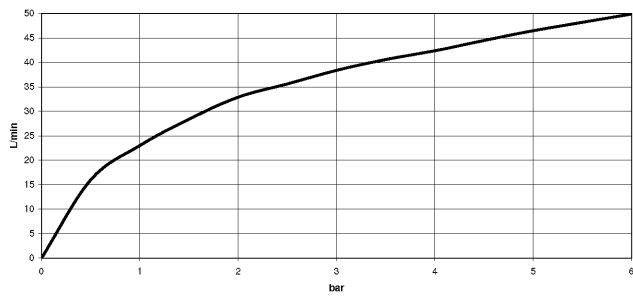

## Angle valve - Platinum

---

22 901 979

mm [inches]

### Flow rate chart

---