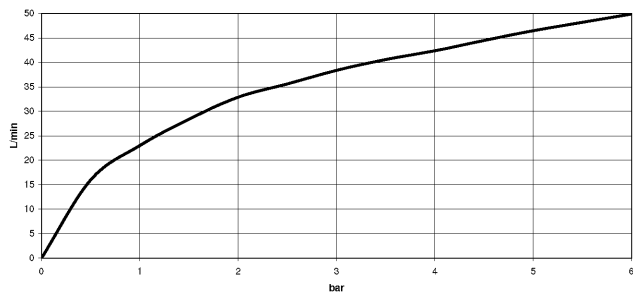

## Angle valve - Durabronze (23kt Gold)

---

22 901 979

mm [inches]

### Flow rate chart

---