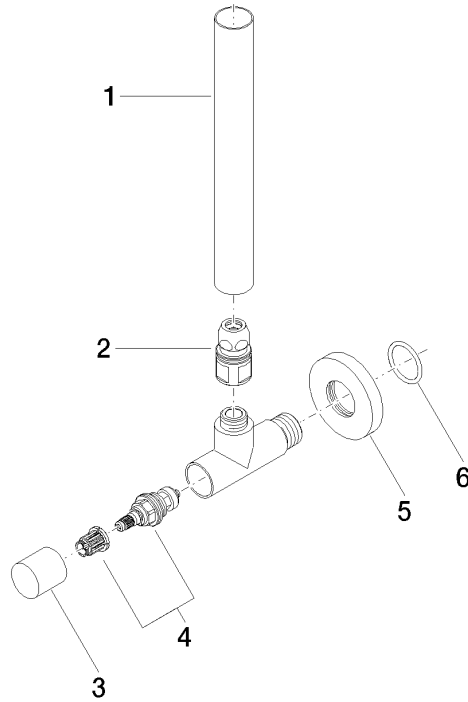

## Angle valve - Durabronze (23kt Gold)

22 901 979

- rosette Ø 55 mm
- hose covering 200mm, for shortening
- WRAS 2205004

	Durabronze (23kt Gold)	22 901 979-09
	Chrome	22 901 979-00
	Brushed Platinum	22 901 979-06
	Platinum	22 901 979-08
	Dark Chrome	22 901 979-19
	Brushed Durabronze (23kt Gold)	22 901 979-28
	Matte Black	22 901 979-33
	Brushed Champagne (22kt Gold)	22 901 979-46
	Champagne (22kt Gold)	22 901 979-47
	Brushed Chrome	22 901 979-93
	Brushed Dark Platinum	22 901 979-99

## Angle valve - Durabronze (23kt Gold)

---

22 901 979

mm [inches]

## Angle valve - Durabronze (23kt Gold)

22 901 979

Parts for other finishes can be found here: [Chrome](#)

### Spare parts list

No.	Item Number	Name	Quantity used	Delivery time
1	09 28 22 020-09	pipe	1	40
2	90 24 03 276 00 90	conversion kit	1	2
3	09 20 22 001-09	handle	1	40
4	90 90 03 006 00 90	top	1	2
5	09 27 22 015-09	rosette	1	40
6	09 14 10 093 90	seal	1	2