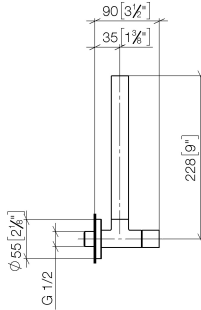

## Angle valve - Durabronze (23kt Gold)

22 901 979

- rosette Ø 55 mm
- hose covering 200mm, for shortening
- WRAS 2205004

	Durabronze (23kt Gold)	22 901 979-09
	Chrome	22 901 979-00
	Brushed Platinum	22 901 979-06
	Platinum	22 901 979-08
	Dark Chrome	22 901 979-19
	Brushed Durabronze (23kt Gold)	22 901 979-28
	Matte Black	22 901 979-33
	Brushed Champagne (22kt Gold)	22 901 979-46
	Champagne (22kt Gold)	22 901 979-47
	Brushed Chrome	22 901 979-93
	Brushed Dark Platinum	22 901 979-99

## Angle valve - Durabronze (23kt Gold)

---

22 901 979

mm [inches]

### Flow rate chart

---

### Spare parts list

No.	Item Number	Name	Quantity used	Delivery time
1	09 28 22 020-09	pipe	1	40
2	90 24 03 276 00 90	conversion kit	1	2
3	09 20 22 001-09	handle	1	40
4	90 90 03 006 00 90	top	1	2
5	09 27 22 015-09	rosette	1	40
6	09 14 10 093 90	seal	1	2