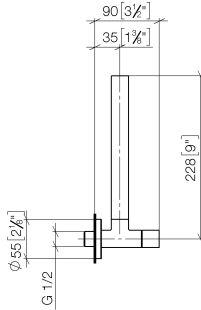

Angle valve - Dark Chrome

22 901 979

- rosette Ø 55 mm
- hose covering 200mm, for shortening
- WRAS 2205004

	Dark Chrome	22 901 979-19
	Chrome	22 901 979-00
	Brushed Platinum	22 901 979-06
	Platinum	22 901 979-08
	Durabress (23kt Gold)	22 901 979-09
	Brushed Durabress (23kt Gold)	22 901 979-28
	Matte Black	22 901 979-33
	Brushed Champagne (22kt Gold)	22 901 979-46
	Champagne (22kt Gold)	22 901 979-47
	Brushed Chrome	22 901 979-93
	Brushed Dark Platinum	22 901 979-99

Angle valve - Dark Chrome

22 901 979

mm [inches]

Flow rate chart

Certificates

WRAS_2205004.

Angle valve - Dark Chrome

22 901 979