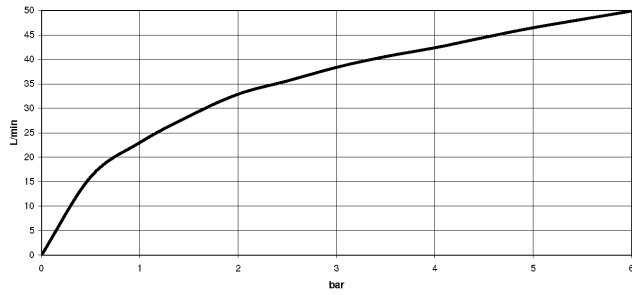

## Angle valve - Brushed Durabron (23kt Gold)

---

22 901 979

mm [inches]

### Flow rate chart

---