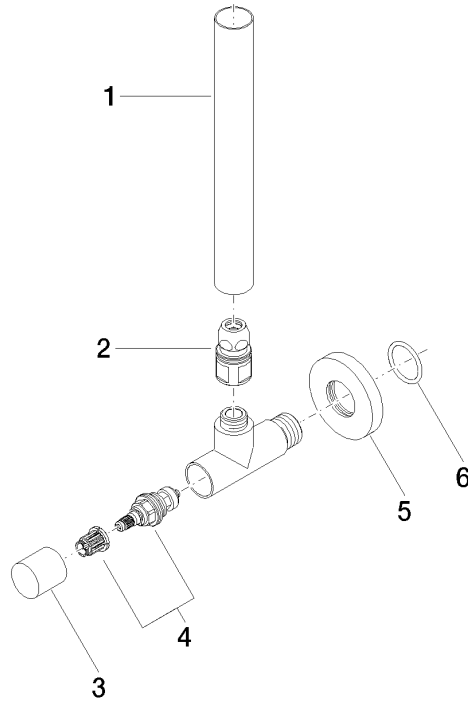

## Angle valve - Matte Black

22 901 979

- rosette Ø 55 mm
- hose covering 200mm, for shortening
- WRAS 2205004

	Matte Black	22 901 979-33
	Chrome	22 901 979-00
	Brushed Platinum	22 901 979-06
	Platinum	22 901 979-08
	Durabress (23kt Gold)	22 901 979-09
	Dark Chrome	22 901 979-19
	Brushed Durabress (23kt Gold)	22 901 979-28
	Brushed Champagne (22kt Gold)	22 901 979-46
	Champagne (22kt Gold)	22 901 979-47
	Brushed Chrome	22 901 979-93
	Brushed Dark Platinum	22 901 979-99

### Flow rate chart

---

## Angle valve - Matte Black

22 901 979

Parts for other finishes can be found here: [Chrome](#)

### Spare parts list

No.	Item Number	Name	Quantity used	Delivery time
1	09 28 22 020-33	pipe	1	30
2	90 24 03 276 00 90	conversion kit	1	2
3	09 20 22 001-33	handle	1	30
4	90 90 03 006 00 90	top	1	2
5	09 27 22 015-33	rosette	1	30
6	09 14 10 093 90	seal	1	2