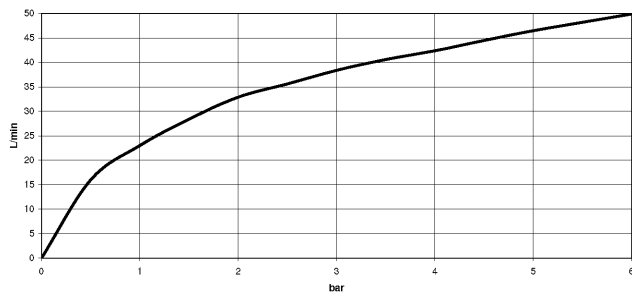

## Angle valve - Matte Black

---

22 901 979

mm [inches]

### Flow rate chart

---