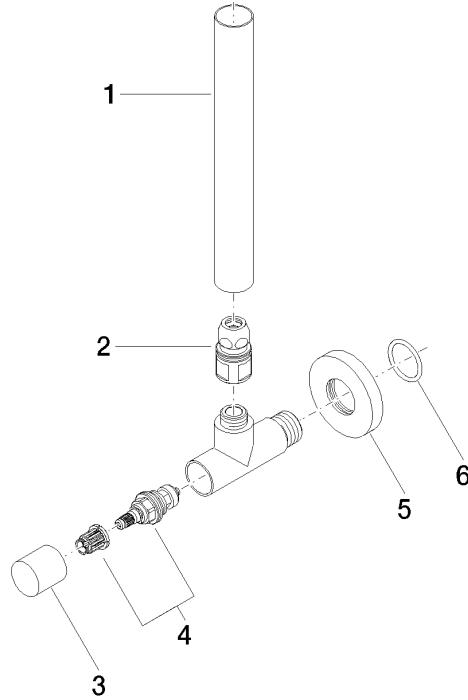

Angle valve - Brushed Champagne (22kt Gold)

22 901 979

- rosette Ø 55 mm
- hose covering 200mm, for shortening
- WRAS 2205004

	Brushed Champagne (22kt Gold)	22 901 979-46
	Chrome	22 901 979-00
	Brushed Platinum	22 901 979-06
	Platinum	22 901 979-08
	Durabronze (23kt Gold)	22 901 979-09
	Dark Chrome	22 901 979-19
	Brushed Durabronze (23kt Gold)	22 901 979-28
	Matte Black	22 901 979-33
	Champagne (22kt Gold)	22 901 979-47
	Brushed Chrome	22 901 979-93
	Brushed Dark Platinum	22 901 979-99

Angle valve - Brushed Champagne (22kt Gold)

22 901 979

mm [inches]

Flow rate chart

Certificates

WRAS_2205004.

Angle valve - Brushed Champagne (22kt Gold)

22 901 979

Parts for other finishes can be found here: [Chrome](#)

Spare parts list

No.	Item Number	Name	Quantity used	Delivery time
1	09 28 22 020-46	pipe	1	30
2	90 24 03 276 00 90	conversion kit	1	2
3	09 20 22 001-46	handle	1	30
4	90 90 03 006 00 90	top	1	2
5	09 27 22 015-46	rosette	1	30
6	09 14 10 093 90	seal	1	2