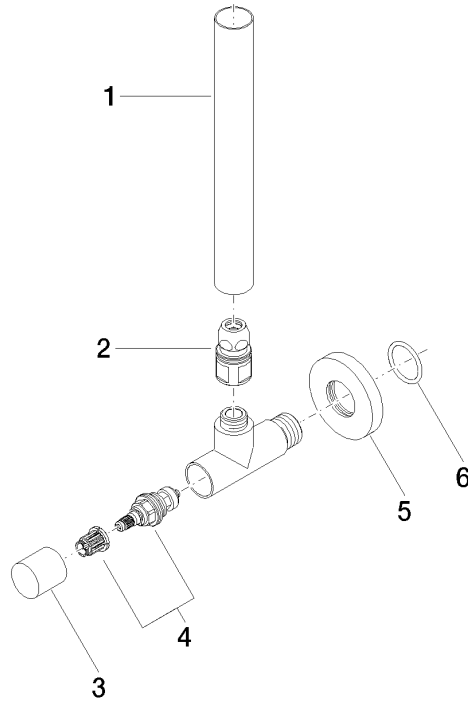

Angle valve - Brushed Chrome

22 901 979

- rosette Ø 55 mm
- hose covering 200mm, for shortening
- WRAS 2205004

	Brushed Chrome	22 901 979-93
	Chrome	22 901 979-00
	Brushed Platinum	22 901 979-06
	Platinum	22 901 979-08
	Durabress (23kt Gold)	22 901 979-09
	Dark Chrome	22 901 979-19
	Brushed Durabress (23kt Gold)	22 901 979-28
	Matte Black	22 901 979-33
	Brushed Champagne (22kt Gold)	22 901 979-46
	Champagne (22kt Gold)	22 901 979-47
	Brushed Dark Platinum	22 901 979-99

Angle valve - Brushed Chrome

22 901 979

mm [inches]

Flow rate chart

Certificates

WRAS_2205004.

Angle valve - Brushed Chrome

22 901 979

Parts for other
finishes can be found
here: [Chrome](#)

Spare parts list

No.	Item Number	Name	Quantity used	Delivery time
1	09 28 22 020-93	pipe	1	20
2	90 24 03 276 00 90	conversion kit	1	2
3	09 20 22 001-93	handle	1	20
4	90 90 03 006 00 90	top	1	2
5	09 27 22 015-93	rosette	1	20
6	09 14 10 093 90	seal	1	2