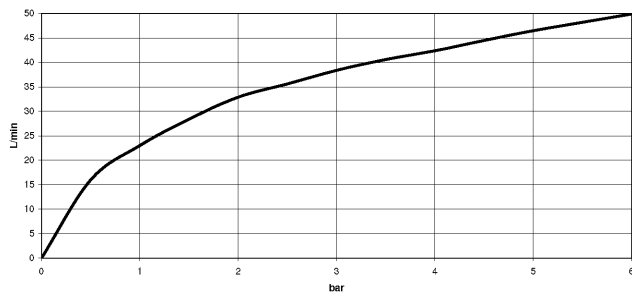

Angle valve - Brushed Chrome

22 901 979

- rosette Ø 55 mm
- hose covering 200mm, for shortening
- WRAS 2205004

	Brushed Chrome	22 901 979-93
	Chrome	22 901 979-00
	Brushed Platinum	22 901 979-06
	Platinum	22 901 979-08
	Durabress (23kt Gold)	22 901 979-09
	Dark Chrome	22 901 979-19
	Brushed Durabress (23kt Gold)	22 901 979-28
	Matte Black	22 901 979-33
	Brushed Champagne (22kt Gold)	22 901 979-46
	Champagne (22kt Gold)	22 901 979-47
	Brushed Dark Platinum	22 901 979-99

Angle valve - Brushed Chrome

22 901 979

mm [inches]

Flow rate chart

Certificates

WRAS_2205004.

Angle valve - Brushed Chrome

22 901 979