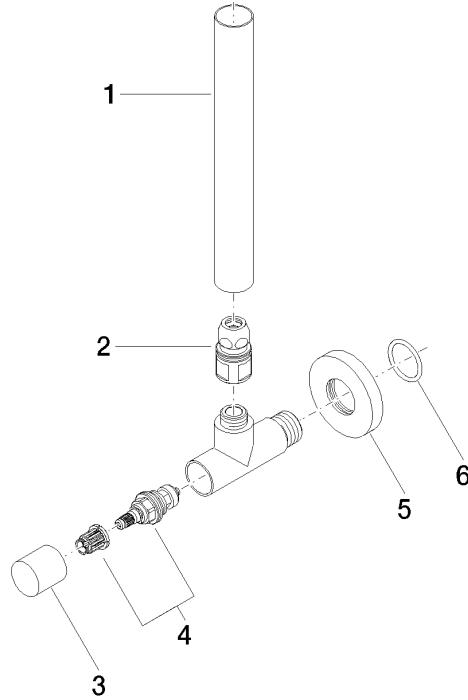

Angle valve - Brushed Dark Platinum

22 901 979

- rosette Ø 55 mm
- hose covering 200mm, for shortening
- WRAS 2205004

	Brushed Dark Platinum	22 901 979-99
	Chrome	22 901 979-00
	Brushed Platinum	22 901 979-06
	Platinum	22 901 979-08
	Durabronze (23kt Gold)	22 901 979-09
	Dark Chrome	22 901 979-19
	Brushed Durabronze (23kt Gold)	22 901 979-28
	Matte Black	22 901 979-33
	Brushed Champagne (22kt Gold)	22 901 979-46
	Champagne (22kt Gold)	22 901 979-47
	Brushed Chrome	22 901 979-93

Angle valve - Brushed Dark Platinum

22 901 979

mm [inches]

Flow rate chart

Certificates

WRAS_2205004.

Angle valve - Brushed Dark Platinum

22 901 979

Parts for other finishes can be found here: [Chrome](#)

Spare parts list

No.	Item Number	Name	Quantity used	Delivery time
1	09 28 22 020-99	pipe	1	30
2	90 24 03 276 00 90	conversion kit	1	2
3	09 20 22 001-99	handle	1	30
4	90 90 03 006 00 90	top	1	2
5	09 27 22 015-99	rosette	1	30
6	09 14 10 093 90	seal	1	2