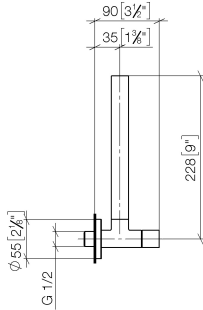

Angle valve - Brushed Dark Platinum

22 901 979

- rosette Ø 55 mm
- hose covering 200mm, for shortening
- WRAS 2205004

	Brushed Dark Platinum	22 901 979-99
	Chrome	22 901 979-00
	Brushed Platinum	22 901 979-06
	Platinum	22 901 979-08
	Durabronze (23kt Gold)	22 901 979-09
	Dark Chrome	22 901 979-19
	Brushed Durabronze (23kt Gold)	22 901 979-28
	Matte Black	22 901 979-33
	Brushed Champagne (22kt Gold)	22 901 979-46
	Champagne (22kt Gold)	22 901 979-47
	Brushed Chrome	22 901 979-93

Angle valve - Brushed Dark Platinum

22 901 979

mm [inches]

Flow rate chart

Certificates

WRAS_2205004.

Angle valve - Brushed Dark Platinum

22 901 979