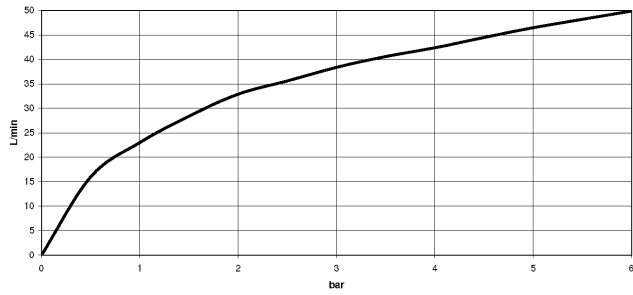

Angle valve - Brushed Dark Platinum

22 901 979

- rosette Ø 55 mm
- hose covering 200mm, for shortening
- WRAS 2205004

	Brushed Dark Platinum	22 901 979-99
	Chrome	22 901 979-00
	Brushed Platinum	22 901 979-06
	Platinum	22 901 979-08
	Durabronze (23kt Gold)	22 901 979-09
	Dark Chrome	22 901 979-19
	Brushed Durabronze (23kt Gold)	22 901 979-28
	Matte Black	22 901 979-33
	Brushed Champagne (22kt Gold)	22 901 979-46
	Champagne (22kt Gold)	22 901 979-47
	Brushed Chrome	22 901 979-93

Angle valve - Brushed Dark Platinum

22 901 979

mm [inches]

Flow rate chart

Certificates

WRAS_2205004.

Angle valve - Brushed Dark Platinum

22 901 979