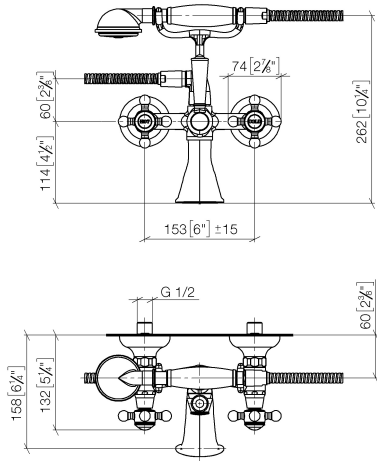

**MADISON Bath mixer for wall mounting with hand shower set - Durabronss (23kt Gold)**

MADISON

25 023 360

- 160mm projection
- Hand shower: COMPACT RAIN, max. flow rate 9 l/min (at 3 bar)
- spout: rectangular normal flow
- wall bracket
- rotary diverter for bath/shower
- rosette Ø 70 mm
- 1/2" connection
- gauge 153 mm
- metal shower hose 1250mm with integrated anti-twist protection
- max. spout flow rate 26 l/min
- WRAS 1512014

25 023 360  
mm [inches]

**Flow rate chart**

**Certificates**

WRAS\_1512014.      Belgaqua\_21-378-  
27\_2.

25 023 360  
Parts for other  
finishes can be found  
here: [Chrome](#)