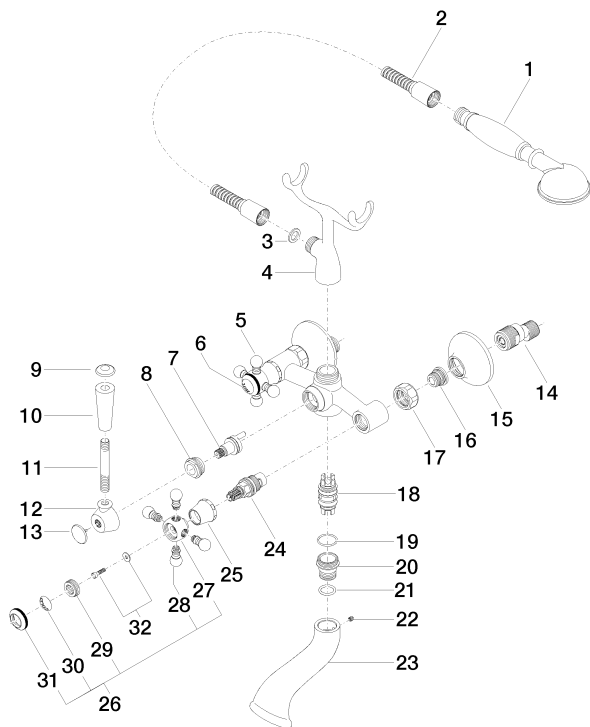

**MADISON Bath mixer for wall mounting with hand shower set - Durabronss (23kt Gold)**

MADISON

25 023 360

- 160mm projection
- Hand shower: COMPACT RAIN, max. flow rate 9 l/min (at 3 bar)
- spout: rectangular normal flow
- wall bracket
- rotary diverter for bath/shower
- rosette Ø 70 mm
- 1/2" connection
- gauge 153 mm
- metal shower hose 1250mm with integrated anti-twist protection
- max. spout flow rate 26 l/min
- WRAS 1512014

25 023 360  
mm [inches]

**Flow rate chart**

**Certificates**

WRAS\_1512014.      Belgaqua\_21-378-  
27\_2.

25 023 360  
Parts for other  
finishes can be found  
here: [Chrome](#)