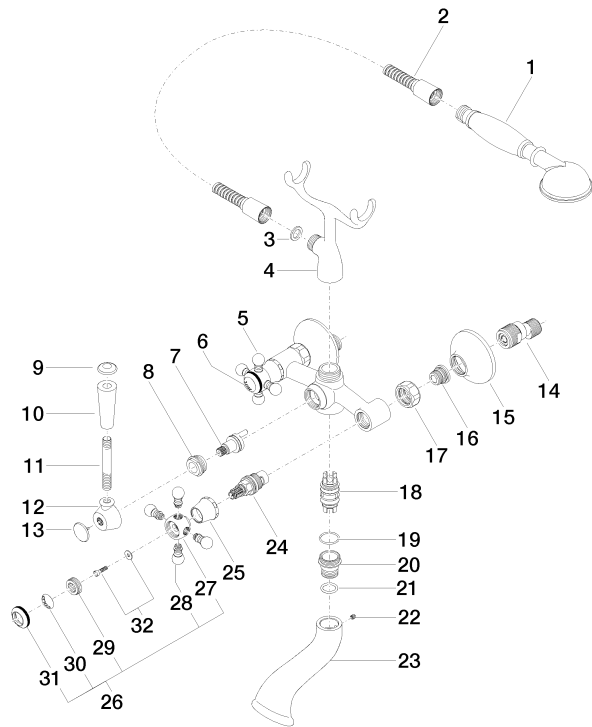

25 023 360
mm [inches]

Flow rate chart

Certificates

WRAS_1512014. Belgaqua_21-378-27_2.

**MADISON Bath mixer for wall mounting with hand shower set - Brushed
Durabronz (23kt Gold)**

MADISON

25 023 360

Parts for other
finishes can be found
here: [Chrome](#)

MADISON Bath mixer for wall mounting with hand shower set - Brushed Durabron (23kt Gold)

MADISON

25 023 360

Spare parts list

No.	Item Number	Name	Quantity used	Delivery time
1	28 002 970-28	MADISON Metal hand shower with porcelain insert (white) - Brushed Durabron (23kt Gold)	1	20
2	28 104 970-28	Metal shower hose 1/2" x 1/2" x 1250 mm - Brushed Durabron (23kt Gold)	1	10
3	90 14 20 002 00 90	seal	1	2
4	04 17 20 010 00-28	holder	1	-
Spare part can no longer be ordered, please order the replacement item				
5	04 20 36 002 07-28	handle (hot)	1	20
6	09 26 01 011 90	accessories	1	2
7	90 15 01 001 00 90	diverter	1	2
8	09 23 10 007 90	nut	1	2
9	09 30 30 062-28	screw	1	20
10	11 170 370-28	MADISON Lever insert - Brushed Durabron (23kt Gold)	1	20
11	09 28 22 013 90	pipe	1	2
12	09 18 20 011-28	base	1	20
13	09 30 30 064-28	screw	1	20
14	04 11 04 030 00 90	connection	2	2
15	09 27 39 010-28	rosette	2	20
16	04 29 05 014 00 90	nipple	2	2
17	09 23 30 010-28	nut	2	20
18	90 21 10 010 00 90	insert	1	2
19	90 14 10 056 00 90	seal	1	2
20	09 24 03 123 20 90	nipple	1	2
21	09 14 10 022 90	seal	1	2
22	90 31 11 030 00 90	pin	1	2
23	09 11 06 033 20-28	spout	1	20
24	90 90 03 131 00 90	top	2	2
25	09 21 02 055-28	cover	2	20
26	04 20 36 002 06-28	handle (cold)	1	20
27	09 20 36 002-28	handle	2	20
28	09 20 36 004-28	handle	8	20
29	09 20 83 006 90	handle	2	2
30	09 26 01 010 90	accessories	1	2
31	09 20 36 005-28	handle	2	20
32	04 30 30 029 00 90	fixing set	2	2