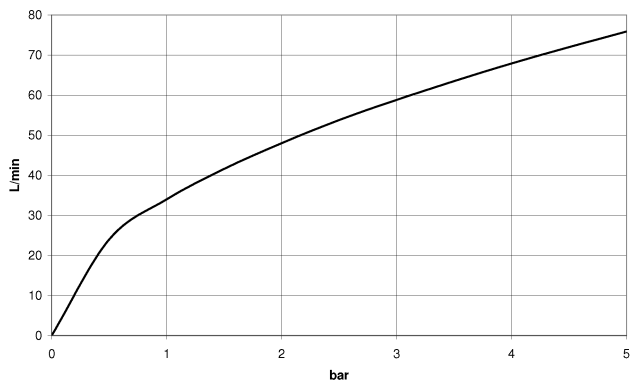

MADISON Bath mixer for wall mounting with hand shower set - Brushed Durabron (23kt Gold)

MADISON

25 023 360

- 160mm projection
- Hand shower: COMPACT RAIN, max. flow rate 9 l/min (at 3 bar)
- spout: rectangular normal flow
- wall bracket
- rotary diverter for bath/shower
- rosette Ø 70 mm
- 1/2" connection
- gauge 153 mm
- metal shower hose 1250mm with integrated anti-twist protection
- max. spout flow rate 26 l/min
- WRAS 1512014

Intrinsic protection against back flow.

	Brushed Durabron (23kt Gold)	25 023 360-28
	Chrome	25 023 360-00
	Brushed Platinum	25 023 360-06
	Platinum	25 023 360-08
	Durabron (23kt Gold)	25 023 360-09
	Brushed Dark Platinum	25 023 360-99

25 023 360
mm [inches]

Flow rate chart

Certificates

WRAS_1512014. Belgaqua_21-378-27_2.

**MADISON Bath mixer for wall mounting with hand shower set - Brushed
Durabronz (23kt Gold)**

MADISON

25 023 360

Parts for other
finishes can be found
here: [Chrome](#)