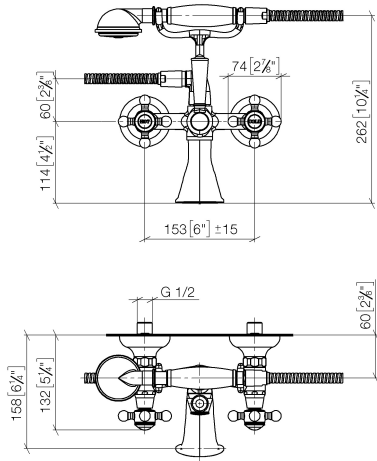

MADISON Bath mixer for wall mounting with hand shower set - Brushed Durabron (23kt Gold)

MADISON

25 023 360

- 160mm projection
- Hand shower: COMPACT RAIN, max. flow rate 9 l/min (at 3 bar)
- spout: rectangular normal flow
- wall bracket
- rotary diverter for bath/shower
- rosette Ø 70 mm
- 1/2" connection
- gauge 153 mm
- metal shower hose 1250mm with integrated anti-twist protection
- max. spout flow rate 26 l/min
- WRAS 1512014

25 023 360
mm [inches]

Flow rate chart

Certificates

WRAS_1512014. Belgaqua_21-378-27_2.

**MADISON Bath mixer for wall mounting with hand shower set - Brushed
Durabronz (23kt Gold)**

MADISON

25 023 360

Parts for other
finishes can be found
here: [Chrome](#)