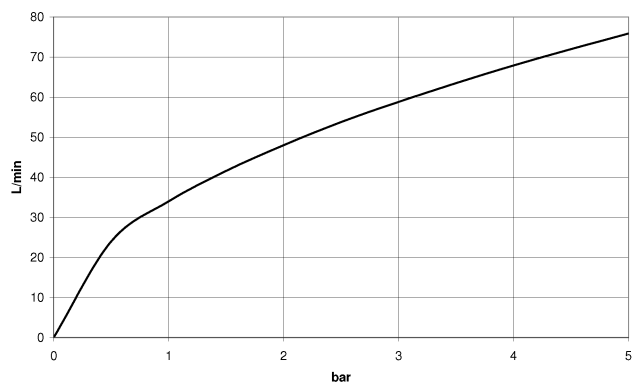

**MADISON Bath mixer for wall mounting with hand shower set - Brushed Dark Platinum**

MADISON

25 023 360

- 160mm projection
- Hand shower: COMPACT RAIN, max. flow rate 9 l/min (at 3 bar)
- spout: rectangular normal flow
- wall bracket
- rotary diverter for bath/shower
- rosette Ø 70 mm
- 1/2" connection
- gauge 153 mm
- metal shower hose 1250mm with integrated anti-twist protection
- max. spout flow rate 26 l/min
- WRAS 1512014

Intrinsic protection against back flow.

	Brushed Dark Platinum	25 023 360-99
	Chrome	25 023 360-00
	Brushed Platinum	25 023 360-06
	Platinum	25 023 360-08
	Durabass (23kt Gold)	25 023 360-09
	Brushed Durabass (23kt Gold)	25 023 360-28

25 023 360  
mm [inches]

**Flow rate chart**

**Certificates**

WRAS\_1512014. Belgaqua\_21-378-27\_2.

25 023 360  
Parts for other  
finishes can be found  
here: [Chrome](#)