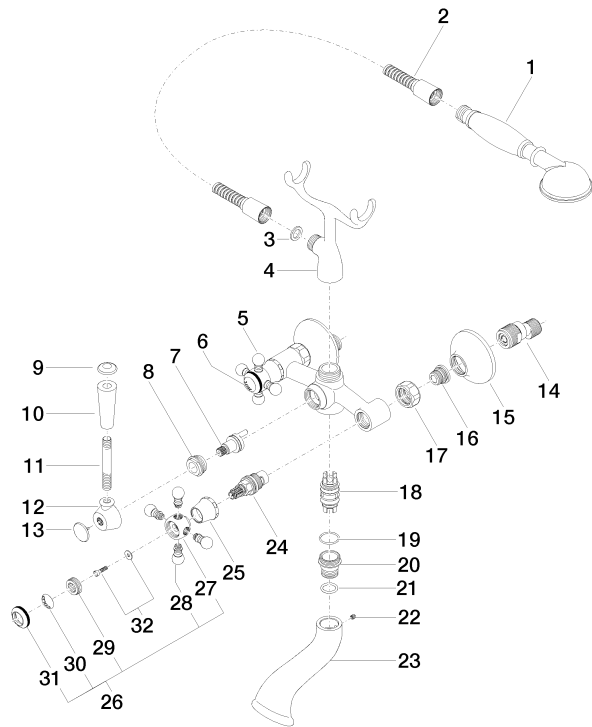

**MADISON Bath mixer for wall mounting with hand shower set - Brushed Dark Platinum**

MADISON

25 023 360

- 160mm projection
- Hand shower: COMPACT RAIN, max. flow rate 9 l/min (at 3 bar)
- spout: rectangular normal flow
- wall bracket
- rotary diverter for bath/shower
- rosette Ø 70 mm
- 1/2" connection
- gauge 153 mm
- metal shower hose 1250mm with integrated anti-twist protection
- max. spout flow rate 26 l/min
- WRAS 1512014

25 023 360  
mm [inches]

**Flow rate chart**

**Certificates**

WRAS\_1512014. Belgaqua\_21-378-27\_2.

25 023 360  
Parts for other  
finishes can be found  
here: [Chrome](#)

# MADISON Bath mixer for wall mounting with hand shower set - Brushed Dark Platinum

MADISON

25 023 360

## Spare parts list

No.	Item Number	Name	Quantity used	Delivery time
1	28 002 970-99	MADISON Metal hand shower with porcelain insert (white) - Brushed Dark Platinum	1	30
2	28 104 970-99	Metal shower hose 1/2" x 1/2" x 1250 mm - Brushed Dark Platinum	1	2
3	90 14 20 002 00 90	seal	1	2
4	04 17 20 010 00-99	holder	1	30
5	04 20 36 002 07-99	handle ( hot )	1	30
6	09 26 01 011 90	accessories	1	2
7	90 15 01 001 00 90	diverter	1	2
8	09 23 10 007 90	nut	1	2
9	09 30 30 062-99	screw	1	30
10	11 170 370-99	MADISON Lever insert - Brushed Dark Platinum	1	30
11	09 28 22 013 90	pipe	1	2
12	09 18 20 011-99	base	1	30
13	09 30 30 064-99	screw	1	30
14	04 11 04 030 00 90	connection	2	2
15	09 27 39 010-99	rosette	2	30
16	04 29 05 014 00 90	nipple	2	2
17	09 23 30 010-99	nut	2	30
18	90 21 10 010 00 90	insert	1	2
19	90 14 10 056 00 90	seal	1	2
20	09 24 03 123 20 90	nipple	1	2
21	09 14 10 022 90	seal	1	2
22	90 31 11 030 00 90	pin	1	2
23	09 11 06 033 20-99	spout	1	30
24	90 90 03 131 00 90	top	2	2
25	09 21 02 055-99	cover	2	30
26	04 20 36 002 06-99	handle ( cold )	1	30
27	09 20 36 002-99	handle	2	30
28	09 20 36 004-99	handle	8	30
29	09 20 83 006 90	handle	2	2
30	09 26 01 010 90	accessories	1	2
31	09 20 36 005-99	handle	2	30
32	04 30 30 029 00 90	fixing set	2	2