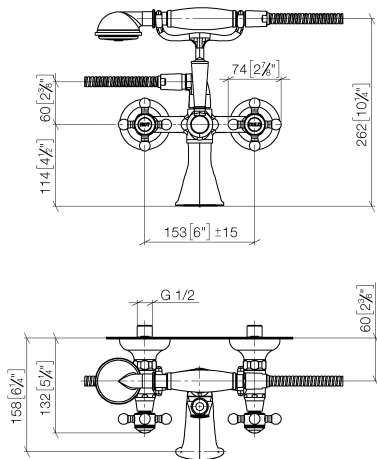

**MADISON Bath mixer for wall mounting with hand shower set - Brushed Dark Platinum**

MADISON

25 023 360

- 160mm projection
- Hand shower: COMPACT RAIN, max. flow rate 9 l/min (at 3 bar)
- spout: rectangular normal flow
- wall bracket
- rotary diverter for bath/shower
- rosette Ø 70 mm
- 1/2" connection
- gauge 153 mm
- metal shower hose 1250mm with integrated anti-twist protection
- max. spout flow rate 26 l/min
- WRAS 1512014

25 023 360  
mm [inches]

**Flow rate chart**

**Certificates**

WRAS\_1512014. Belgaqua\_21-378-27\_2.

25 023 360  
Parts for other  
finishes can be found  
here: [Chrome](#)

## Spare parts list

No.	Item Number	Name	Quantity used	Delivery time
1	28 002 970-99	MADISON Metal hand shower with porcelain insert (white) - Brushed Dark Platinum	1	30
2	28 104 970-99	Metal shower hose 1/2" x 1/2" x 1250 mm - Brushed Dark Platinum	1	2
3	90 14 20 002 00 90	seal	1	2
4	04 17 20 010 00-99	holder	1	30
5	04 20 36 002 07-99	handle ( hot )	1	30
6	09 26 01 011 90	accessories	1	2
7	90 15 01 001 00 90	diverter	1	2
8	09 23 10 007 90	nut	1	2
9	09 30 30 062-99	screw	1	30
10	11 170 370-99	MADISON Lever insert - Brushed Dark Platinum	1	30
11	09 28 22 013 90	pipe	1	2
12	09 18 20 011-99	base	1	30
13	09 30 30 064-99	screw	1	30
14	04 11 04 030 00 90	connection	2	2
15	09 27 39 010-99	rosette	2	30
16	04 29 05 014 00 90	nipple	2	2
17	09 23 30 010-99	nut	2	30
18	90 21 10 010 00 90	insert	1	2
19	90 14 10 056 00 90	seal	1	2
20	09 24 03 123 20 90	nipple	1	2
21	09 14 10 022 90	seal	1	2
22	90 31 11 030 00 90	pin	1	2
23	09 11 06 033 20-99	spout	1	30
24	90 90 03 131 00 90	top	2	2
25	09 21 02 055-99	cover	2	30
26	04 20 36 002 06-99	handle ( cold )	1	30
27	09 20 36 002-99	handle	2	30
28	09 20 36 004-99	handle	8	30
29	09 20 83 006 90	handle	2	2
30	09 26 01 010 90	accessories	1	2
31	09 20 36 005-99	handle	2	30
32	04 30 30 029 00 90	fixing set	2	2