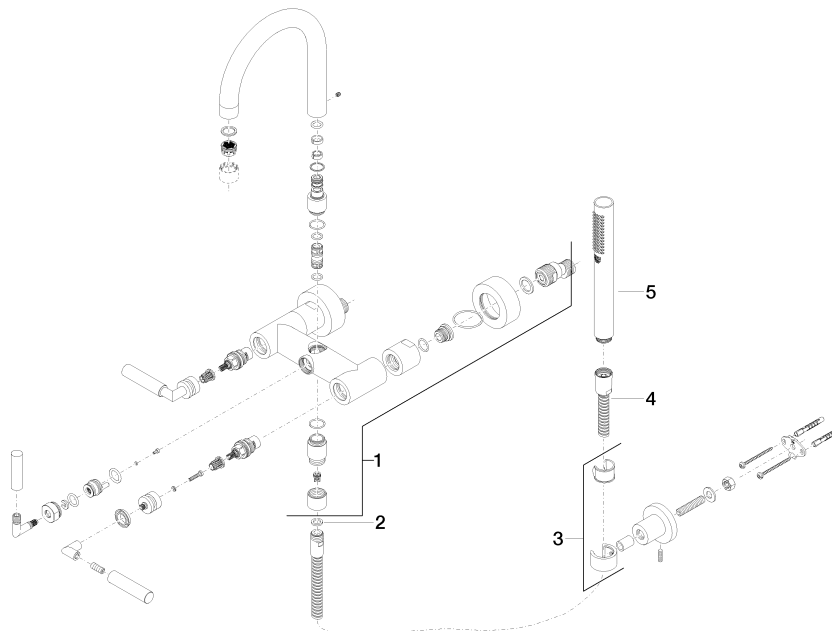

25 133 882

- spout: circular, air-enriched flow
- max. flow 22 l/min at 3 bar flow pressure
- Hand shower: COMPACT RAIN, max. flow rate 6.8 l/min (at 3 bar)
- complete hand shower set with anti-scale system
- 240mm projection
- rotary diverter for bath/shower
- slide-on rosettes Ø 65 mm
- rosette for shower holder Ø 50mm
- 1/2" connection
- gauge 150 mm - 15 mm
- metal shower hose 1250mm with integrated anti-twist protection
- WRAS 2210004

Intrinsic protection against back flow.

Stand pipes combination possible on request (x-TRA SERVICE).

	Brushed Platinum	25 133 882-06
	Chrome	25 133 882-00
	Platinum	25 133 882-08
	Dark Chrome	25 133 882-19
	Brushed Durabrass (23kt Gold)	25 133 882-28
	Matte Black	25 133 882-33
	Brushed Champagne (22kt Gold)	25 133 882-46
	Champagne (22kt Gold)	25 133 882-47
	Brushed Chrome	25 133 882-93
	Brushed Dark Platinum	25 133 882-99

25 133 882

Flow rate chart

Certificates

WRAS_2210004. LGA_18933. Belgaqua_21-026-27_4.

25 133 882

Parts for other finishes can be found here: [Chrome](#)

Spare parts list

No.	Item Number	Name	Quantity used	Delivery time
1	25 100 882-06	shower set	1	60
2	90 14 20 026 00 90	seal	1	2
3	28 050 892-06	TARA Wall bracket - Brushed Platinum	1	10
4	90 30 02 072 00-06	Metal shower hose 1/2" x 3/8" x 1250 mm - Brushed Platinum	1	10
5	28 019 979-06	Hand shower - Brushed Platinum	1	10