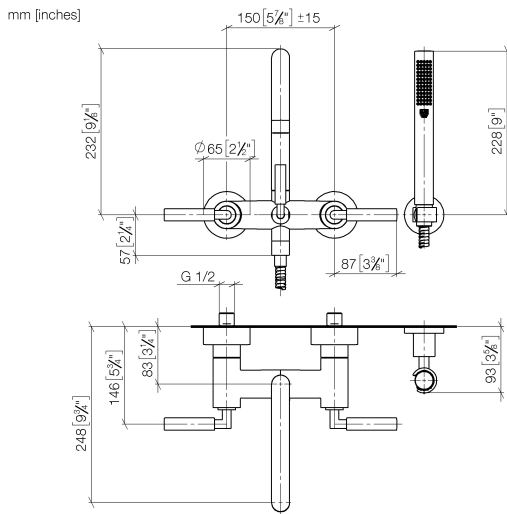

25 133 882

- spout: circular, air-enriched flow
- max. flow 22 l/min at 3 bar flow pressure
- Hand shower: COMPACT RAIN, max. flow rate 6.8 l/min (at 3 bar)
- complete hand shower set with anti-scale system
- 240mm projection
- rotary diverter for bath/shower
- slide-on rosettes Ø 65 mm
- rosette for shower holder Ø 50mm
- 1/2" connection
- gauge 150 mm - 15 mm
- metal shower hose 1250mm with integrated anti-twist protection
- WRAS 2210004

Intrinsic protection against back flow.

Stand pipes combination possible on request (x-TRA SERVICE).

	Brushed Platinum	25 133 882-06
	Chrome	25 133 882-00
	Platinum	25 133 882-08
	Dark Chrome	25 133 882-19
	Brushed Durabrass (23kt Gold)	25 133 882-28
	Matte Black	25 133 882-33
	Brushed Champagne (22kt Gold)	25 133 882-46
	Champagne (22kt Gold)	25 133 882-47
	Brushed Chrome	25 133 882-93
	Brushed Dark Platinum	25 133 882-99

25 133 882

Flow rate chart

Certificates

WRAS_2210004. LGA_18933. Belgaqua_21-026-27_4.

25 133 882

Parts for other finishes can be found here: [Chrome](#)

Spare parts list

No.	Item Number	Name	Quantity used	Delivery time
1	25 100 882-06	shower set	1	60
2	90 14 20 026 00 90	seal	1	2
3	28 050 892-06	TARA Wall bracket - Brushed Platinum	1	10
4	90 30 02 072 00-06	Metal shower hose 1/2" x 3/8" x 1250 mm - Brushed Platinum	1	10
5	28 019 979-06	Hand shower - Brushed Platinum	1	10