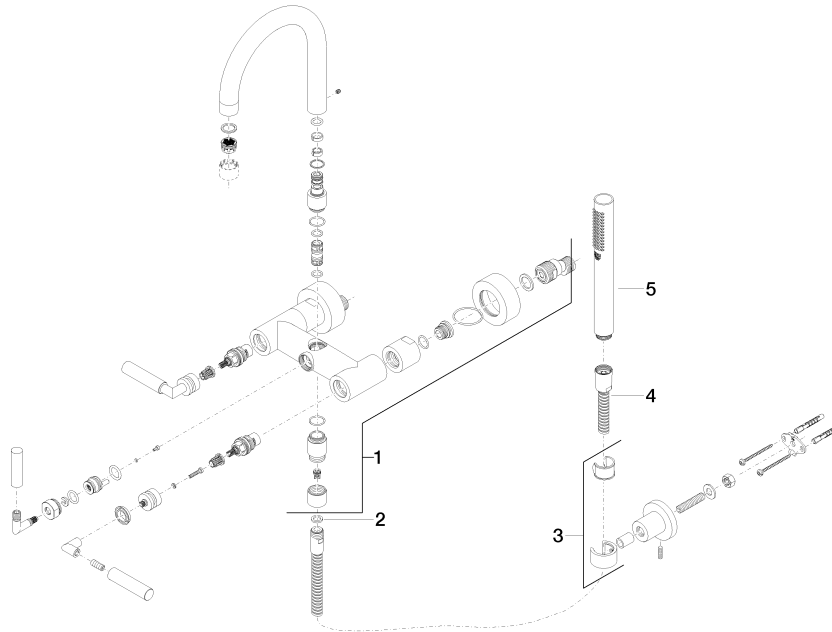

TARA Bath mixer for wall mounting with hand shower set - Brushed Durabronz (23kt Gold)

TARA

25 133 882

- spout: circular, air-enriched flow
- max. flow 22 l/min at 3 bar flow pressure
- Hand shower: COMPACT RAIN, max. flow rate 6.8 l/min (at 3 bar)
- complete hand shower set with anti-scale system
- 240mm projection
- rotary diverter for bath/shower
- slide-on rosettes Ø 65 mm
- rosette for shower holder Ø 50mm
- 1/2" connection
- gauge 150 mm - 15 mm
- metal shower hose 1250mm with integrated anti-twist protection
- WRAS 2210004

Intrinsic protection against back flow.

Stand pipes combination possible on request (x-TRA SERVICE).

	Brushed Durabronz (23kt Gold)	25 133 882-28
	Chrome	25 133 882-00
	Brushed Platinum	25 133 882-06
	Platinum	25 133 882-08
	Dark Chrome	25 133 882-19
	Matte Black	25 133 882-33
	Brushed Champagne (22kt Gold)	25 133 882-46
	Champagne (22kt Gold)	25 133 882-47
	Brushed Chrome	25 133 882-93
	Brushed Dark Platinum	25 133 882-99

25 133 882
mm [inches]

Flow rate chart

Certificates

WRAS_2210004. LGA_18933. Belgaqua_21-026-27_4.

25 133 882
Parts for other
finishes can be found
here: Chrome

Spare parts list

No.	Item Number	Name	Quantity used	Delivery time
1	25 100 882-28	shower set	1	-
Spare part can no longer be ordered, please order the replacement item				
2	90 14 20 026 00 90	seal	1	2
3	28 050 892-28	TARA Wall bracket - Brushed Durabronz (23kt Gold)	1	20
4	90 30 02 072 00-28	Metal shower hose 1/2" x 3/8" x 1250 mm - Brushed Durabronz (23kt Gold)	1	20
5	28 019 979-28	Hand shower - Brushed Durabronz (23kt Gold)	1	20