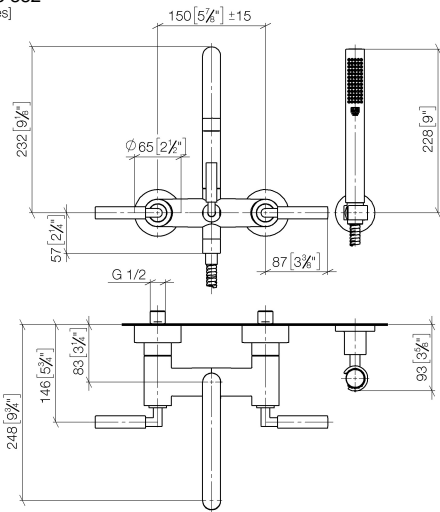

TARA Bath mixer for wall mounting with hand shower set - Brushed Durabronz (23kt Gold)

TARA

25 133 882

- spout: circular, air-enriched flow
- max. flow 22 l/min at 3 bar flow pressure
- Hand shower: COMPACT RAIN, max. flow rate 6.8 l/min (at 3 bar)
- complete hand shower set with anti-scale system
- 240mm projection
- rotary diverter for bath/shower
- slide-on rosettes Ø 65 mm
- rosette for shower holder Ø 50mm
- 1/2" connection
- gauge 150 mm - 15 mm
- metal shower hose 1250mm with integrated anti-twist protection
- WRAS 2210004

Intrinsic protection against back flow.

Stand pipes combination possible on request (x-TRA SERVICE).

	Brushed Durabronz (23kt Gold)	25 133 882-28
	Chrome	25 133 882-00
	Brushed Platinum	25 133 882-06
	Platinum	25 133 882-08
	Dark Chrome	25 133 882-19
	Matte Black	25 133 882-33
	Brushed Champagne (22kt Gold)	25 133 882-46
	Champagne (22kt Gold)	25 133 882-47
	Brushed Chrome	25 133 882-93
	Brushed Dark Platinum	25 133 882-99

25 133 882
mm [inches]

Flow rate chart

Certificates

WRAS_2210004. LGA_18933. Belgaqua_21-026-27_4.

25 133 882
Parts for other
finishes can be found
here: Chrome

Spare parts list

No.	Item Number	Name	Quantity used	Delivery time
1	25 100 882-28	shower set	1	-
Spare part can no longer be ordered, please order the replacement item				
2	90 14 20 026 00 90	seal	1	2
3	28 050 892-28	TARA Wall bracket - Brushed Durabronz (23kt Gold)	1	20
4	90 30 02 072 00-28	Metal shower hose 1/2" x 3/8" x 1250 mm - Brushed Durabronz (23kt Gold)	1	20
5	28 019 979-28	Hand shower - Brushed Durabronz (23kt Gold)	1	20