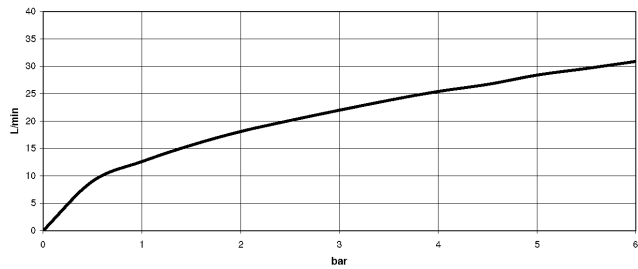

TARA Bath mixer for wall mounting with hand shower set - Brushed Durabronz (23kt Gold)

TARA

25 133 882

- spout: circular, air-enriched flow
- max. flow 22 l/min at 3 bar flow pressure
- Hand shower: COMPACT RAIN, max. flow rate 6.8 l/min (at 3 bar)
- complete hand shower set with anti-scale system
- 240mm projection
- rotary diverter for bath/shower
- slide-on rosettes Ø 65 mm
- rosette for shower holder Ø 50mm
- 1/2" connection
- gauge 150 mm - 15 mm
- metal shower hose 1250mm with integrated anti-twist protection
- WRAS 2210004

25 133 882
mm [inches]

Flow rate chart

Certificates

WRAS_2210004. LGA_18933. Belgaqua_21-026-27_4.

25 133 882
Parts for other
finishes can be found
here: Chrome

Spare parts list

No.	Item Number	Name	Quantity used	Delivery time
1	25 100 882-28	shower set	1	-
Spare part can no longer be ordered, please order the replacement item				
2	90 14 20 026 00 90	seal	1	2
3	28 050 892-28	TARA Wall bracket - Brushed Durabronz (23kt Gold)	1	20
4	90 30 02 072 00-28	Metal shower hose 1/2" x 3/8" x 1250 mm - Brushed Durabronz (23kt Gold)	1	20
5	28 019 979-28	Hand shower - Brushed Durabronz (23kt Gold)	1	20