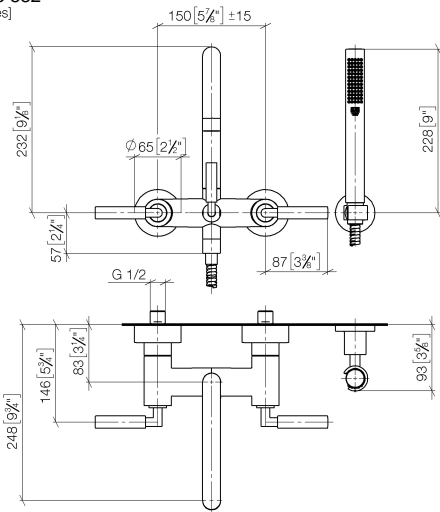

**TARA Bath mixer for wall mounting with hand shower set - Brushed Dark Platinum**

TARA

25 133 882

- spout: circular, air-enriched flow
- max. flow 22 l/min at 3 bar flow pressure
- Hand shower: COMPACT RAIN, max. flow rate 6.8 l/min (at 3 bar)
- complete hand shower set with anti-scale system
- 240mm projection
- rotary diverter for bath/shower
- slide-on rosettes Ø 65 mm
- rosette for shower holder Ø 50mm
- 1/2" connection
- gauge 150 mm - 15 mm
- metal shower hose 1250mm with integrated anti-twist protection
- WRAS 2210004

Intrinsic protection against back flow.

Stand pipes combination possible on request (x-TRA SERVICE).

	Brushed Dark Platinum	25 133 882-99
	Chrome	25 133 882-00
	Brushed Platinum	25 133 882-06
	Platinum	25 133 882-08
	Dark Chrome	25 133 882-19
	Brushed Durabronze (23kt Gold)	25 133 882-28
	Matte Black	25 133 882-33
	Brushed Champagne (22kt Gold)	25 133 882-46
	Champagne (22kt Gold)	25 133 882-47
	Brushed Chrome	25 133 882-93

25 133 882  
mm [inches]

Flow rate chart

Certificates

WRAS\_2210004.      LGA\_18933.      Belgaqua\_21-026-27\_4.

25 133 882  
Parts for other  
finishes can be found  
here: [Chrome](#)

### Spare parts list

No.	Item Number	Name	Quantity used	Delivery time
1	25 100 882-99	shower set	1	-
Spare part can no longer be ordered, please order the replacement item				
2	90 14 20 026 00 90	seal	1	2
3	28 050 892-99	TARA Wall bracket - Brushed Dark Platinum	1	30
4	90 30 02 072 00-99	Metal shower hose 1/2" x 3/8" x 1250 mm - Brushed Dark Platinum	1	30
5	28 019 979-99	Hand shower - Brushed Dark Platinum	1	30