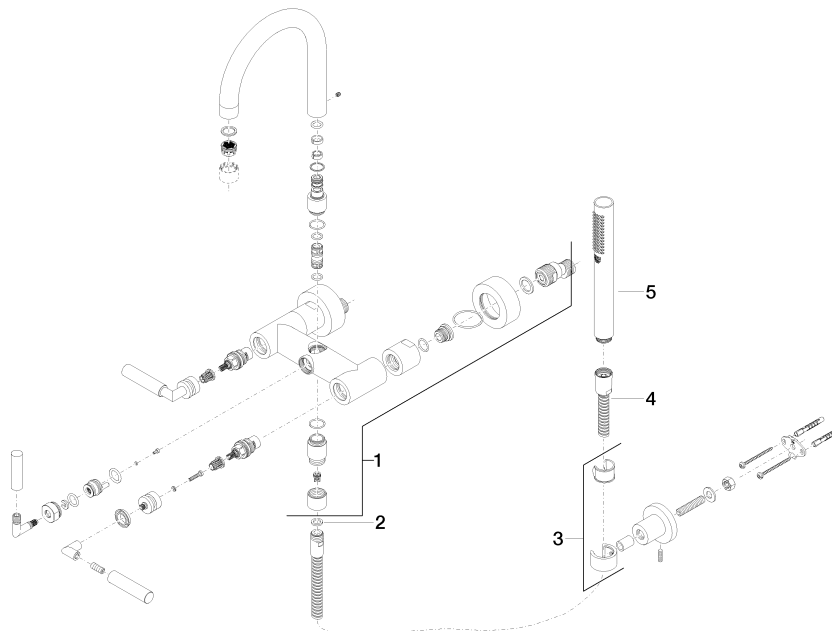

**TARA Bath mixer for wall mounting with hand shower set - Brushed Dark Platinum**

TARA

25 133 882

- spout: circular, air-enriched flow
- max. flow 22 l/min at 3 bar flow pressure
- Hand shower: COMPACT RAIN, max. flow rate 6.8 l/min (at 3 bar)
- complete hand shower set with anti-scale system
- 240mm projection
- rotary diverter for bath/shower
- slide-on rosettes Ø 65 mm
- rosette for shower holder Ø 50mm
- 1/2" connection
- gauge 150 mm - 15 mm
- metal shower hose 1250mm with integrated anti-twist protection
- WRAS 2210004

Intrinsic protection against back flow.

Stand pipes combination possible on request (x-TRA SERVICE).

	Brushed Dark Platinum	25 133 882-99
	Chrome	25 133 882-00
	Brushed Platinum	25 133 882-06
	Platinum	25 133 882-08
	Dark Chrome	25 133 882-19
	Brushed Durabronze (23kt Gold)	25 133 882-28
	Matte Black	25 133 882-33
	Brushed Champagne (22kt Gold)	25 133 882-46
	Champagne (22kt Gold)	25 133 882-47
	Brushed Chrome	25 133 882-93

25 133 882  
mm [inches]

Flow rate chart

Certificates

WRAS\_2210004.      LGA\_18933.      Belgaqua\_21-026-27\_4.

25 133 882  
Parts for other  
finishes can be found  
here: [Chrome](#)

### Spare parts list

No.	Item Number	Name	Quantity used	Delivery time
1	25 100 882-99	shower set	1	-
Spare part can no longer be ordered, please order the replacement item				
2	90 14 20 026 00 90	seal	1	2
3	28 050 892-99	TARA Wall bracket - Brushed Dark Platinum	1	30
4	90 30 02 072 00-99	Metal shower hose 1/2" x 3/8" x 1250 mm - Brushed Dark Platinum	1	30
5	28 019 979-99	Hand shower - Brushed Dark Platinum	1	30