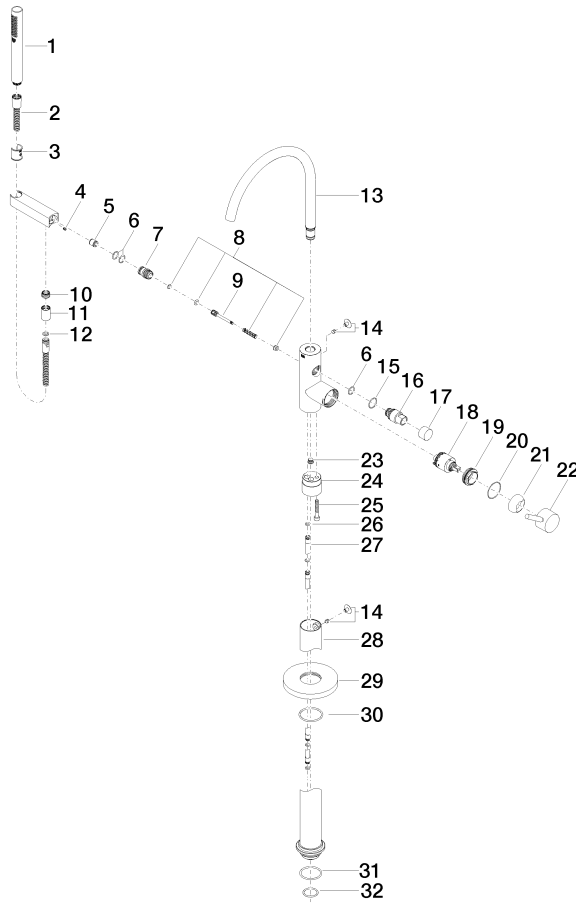

TARA

Flow rate chart

25 863 661

Single-lever bath mixer with stand pipe for free-standing assembly with hand shower set - Light Gold

TARA

25 863 661

Spare parts list

No.	Item Number	Name	Quantity used	Delivery time
1	90 12 11 140 30-26	shower	1	30
2	90 30 02 072 00-26	Metal shower hose 1/2" x 3/8" x 1250 mm - Light Gold	1	30
3	09 18 40 118 90	sleeve	1	2
4	09 31 11 058 90	pin	1	2
5	90 23 01 141 00 90	back-flow preventer	1	2
6	90 14 10 010 00 90	seal	3	2
7	09 24 03 153 20-26	nipple	1	-
Spare part can no longer be ordered, please order the replacement item				
8	90 16 02 023 00 90	spring	1	2
9	09 31 09 102 20-26	pull-rod	1	-
Spare part can no longer be ordered, please order the replacement item				
10	09 24 03 069 90	nipple	1	2
11	90 21 02 069 00-26	cover	1	30
12	90 14 20 026 00 90	seal	1	2
13	90 28 22 327 01-26	spout	1	30
14	04 31 20 036 00 90	plug	2	2
15	09 14 10 112 90	seal	1	2
16	09 21 34 081 20-26	nipple	1	60
17	09 20 88 002-26	handle	1	60
18	90 15 05 039 00 90	cartridge	1	2
19	09 24 04 298 90	nut	1	2
20	09 14 10 037 90	seal	1	2
21	09 28 30 036-26	cover	1	60
22	90 20 66 005 00-26	handle	1	30
23	04 31 20 039 11 90	plug	1	2
24	09 24 03 152 20-26	adaptor	1	-
Spare part can no longer be ordered, please order the replacement item				
25	09 30 30 111 90	screw	1	2
26	09 14 10 139 90	seal	2	2
27	04 28 22 025 00 90	connection	2	2
28	04 28 22 030 00-26	pipe	1	60
29	09 27 88 007-26	rosette	1	60
30	90 14 10 129 00 90	seal	1	2
31	09 14 10 084 90	seal	1	2
32	09 14 10 018 90	seal	1	2