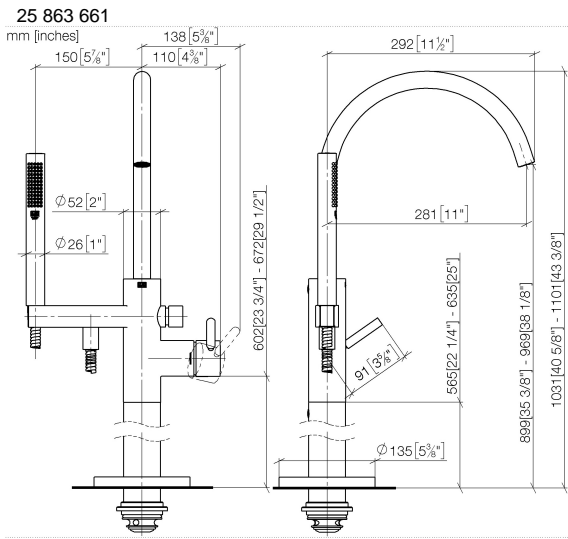

Required miscellaneous

- Concealed floor mounting -**
- min. recess depth 80 mm
 - max. recess depth 150 mm

35 945 970 90

Single-lever bath mixer with stand pipe for free-standing assembly with hand shower set - Light Gold

TARA

Flow rate chart

25 863 661

Single-lever bath mixer with stand pipe for free-standing assembly with hand shower set - Light Gold

TARA

25 863 661

Spare parts list

No.	Item Number	Name	Quantity used	Delivery time
1	90 12 11 140 30-26	shower	1	30
2	90 30 02 072 00-26	Metal shower hose 1/2" x 3/8" x 1250 mm - Light Gold	1	30
3	09 18 40 118 90	sleeve	1	2
4	09 31 11 058 90	pin	1	2
5	90 23 01 141 00 90	back-flow preventer	1	2
6	90 14 10 010 00 90	seal	3	2
7	09 24 03 153 20-26	nipple	1	-
Spare part can no longer be ordered, please order the replacement item				
8	90 16 02 023 00 90	spring	1	2
9	09 31 09 102 20-26	pull-rod	1	-
Spare part can no longer be ordered, please order the replacement item				
10	09 24 03 069 90	nipple	1	2
11	90 21 02 069 00-26	cover	1	30
12	90 14 20 026 00 90	seal	1	2
13	90 28 22 327 01-26	spout	1	30
14	04 31 20 036 00 90	plug	2	2
15	09 14 10 112 90	seal	1	2
16	09 21 34 081 20-26	nipple	1	60
17	09 20 88 002-26	handle	1	60
18	90 15 05 039 00 90	cartridge	1	2
19	09 24 04 298 90	nut	1	2
20	09 14 10 037 90	seal	1	2
21	09 28 30 036-26	cover	1	60
22	90 20 66 005 00-26	handle	1	30
23	04 31 20 039 11 90	plug	1	2
24	09 24 03 152 20-26	adaptor	1	-
Spare part can no longer be ordered, please order the replacement item				
25	09 30 30 111 90	screw	1	2
26	09 14 10 139 90	seal	2	2
27	04 28 22 025 00 90	connection	2	2
28	04 28 22 030 00-26	pipe	1	60
29	09 27 88 007-26	rosette	1	60
30	90 14 10 129 00 90	seal	1	2
31	09 14 10 084 90	seal	1	2
32	09 14 10 018 90	seal	1	2