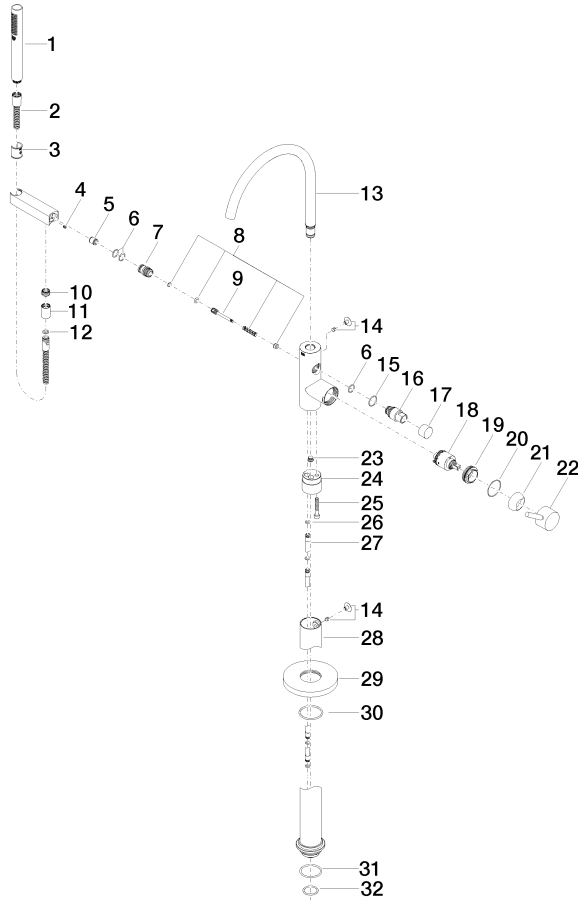

Single-lever bath mixer with stand pipe for free-standing assembly with hand shower set - Brushed Light Gold

TARA

25 863 661

Single-lever bath mixer with stand pipe for free-standing assembly with hand shower set - Brushed Light Gold

TARA

25 863 661

Spare parts list

No.	Item Number	Name	Quantity used	Delivery time
1	90 12 11 140 30-27	shower	1	30
2	90 30 02 072 00-27	Metal shower hose 1/2" x 3/8" x 1250 mm - Brushed Light Gold	1	30
3	09 18 40 118 90	sleeve	1	2
4	09 31 11 058 90	pin	1	2
5	90 23 01 141 00 90	back-flow preventer	1	2
6	90 14 10 010 00 90	seal	3	2
7	09 24 03 153 20-27	nipple	1	-
Spare part can no longer be ordered, please order the replacement item				
8	90 16 02 023 00 90	spring	1	2
9	09 31 09 102 20-27	pull-rod	1	-
Spare part can no longer be ordered, please order the replacement item				
10	09 24 03 069 90	nipple	1	2
11	90 21 02 069 00-27	cover	1	30
12	90 14 20 026 00 90	seal	1	2
13	90 28 22 327 01-27	spout	1	30
14	04 31 20 036 00 90	plug	2	2
15	09 14 10 112 90	seal	1	2
16	09 21 34 081 20-27	nipple	1	60
17	09 20 88 002-27	handle	1	60
18	90 15 05 039 00 90	cartridge	1	2
19	09 24 04 298 90	nut	1	2
20	09 14 10 037 90	seal	1	2
21	09 28 30 036-27	cover	1	60
22	90 20 66 005 00-27	handle	1	30
23	04 31 20 039 11 90	plug	1	2
24	09 24 03 152 20-27	adaptor	1	-
Spare part can no longer be ordered, please order the replacement item				
25	09 30 30 111 90	screw	1	2
26	09 14 10 139 90	seal	2	2
27	04 28 22 025 00 90	connection	2	2
28	04 28 22 030 00-27	pipe	1	60
29	09 27 88 007-27	rosette	1	60
30	90 14 10 129 00 90	seal	1	2
31	09 14 10 084 90	seal	1	2
32	09 14 10 018 90	seal	1	2