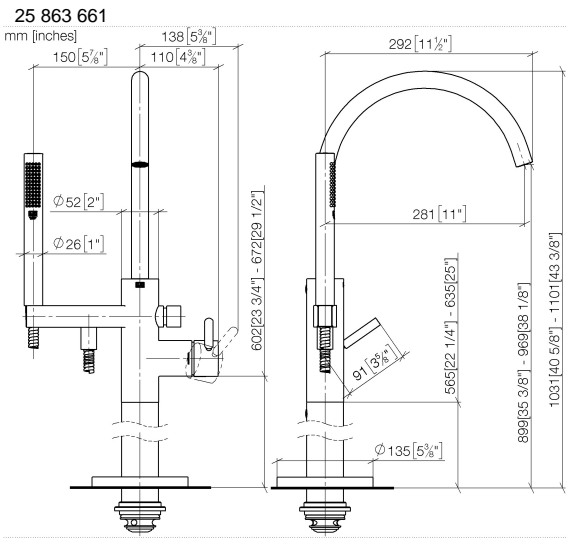

Single-lever bath mixer with stand pipe for free-standing assembly with hand shower set - Brushed Light Gold

TARA

Flow rate chart