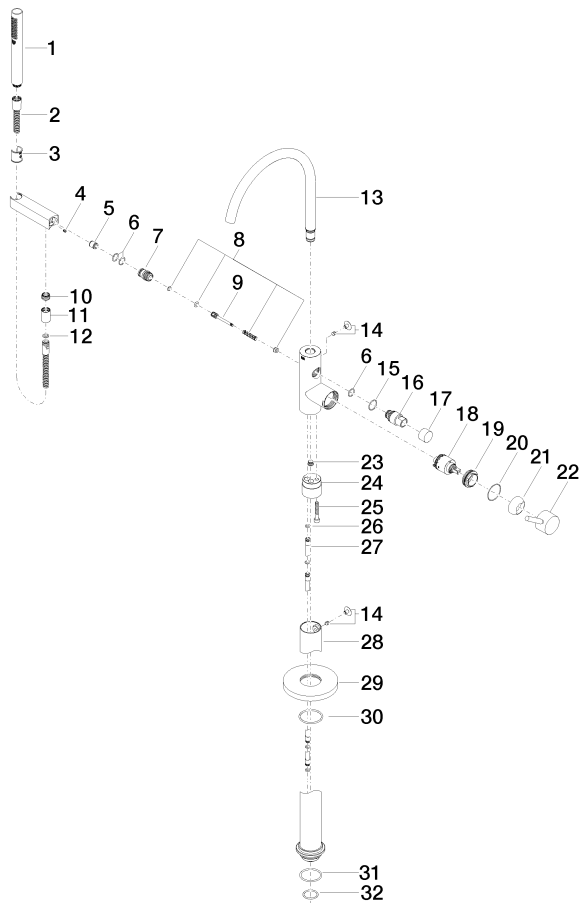

Single-lever bath mixer with stand pipe for free-standing assembly with hand shower set - Matte Black

TARA

25 863 661

Single-lever bath mixer with stand pipe for free-standing assembly with hand shower set - Matte Black

TARA

25 863 661

Spare parts list

No.	Item Number	Name	Quantity used	Delivery time
1	90 12 11 140 30-33	shower	1	30
2	90 30 02 072 00-33	Metal shower hose 1/2" x 3/8" x 1250 mm - Matte Black	1	30
3	09 18 40 118 90	sleeve	1	2
4	09 31 11 058 90	pin	1	2
5	90 23 01 141 00 90	back-flow preventer	1	2
6	90 14 10 010 00 90	seal	3	2
7	09 24 03 153 20-33	nipple	1	-
Spare part can no longer be ordered, please order the replacement item				
8	90 16 02 023 00 90	spring	1	2
9	09 31 09 102 20-33	pull-rod	1	-
Spare part can no longer be ordered, please order the replacement item				
10	09 24 03 069 90	nipple	1	2
11	90 21 02 069 00-33	cover	1	30
12	90 14 20 026 00 90	seal	1	2
13	90 28 22 327 01-33	spout	1	30
14	04 31 20 036 00 90	plug	2	2
15	09 14 10 112 90	seal	1	2
16	09 21 34 081 20-33	nipple	1	30
17	09 20 88 002-33	handle	1	30
18	90 15 05 039 00 90	cartridge	1	2
19	09 24 04 298 90	nut	1	2
20	09 14 10 037 90	seal	1	2
21	09 28 30 036-33	cover	1	30
22	90 20 66 005 00-33	handle	1	30
23	04 31 20 039 11 90	plug	1	2
24	09 24 03 152 20-33	adaptor	1	-
Spare part can no longer be ordered, please order the replacement item				
25	09 30 30 111 90	screw	1	2
26	09 14 10 139 90	seal	2	2
27	04 28 22 025 00 90	connection	2	2
28	04 28 22 030 00-33	pipe	1	30
29	09 27 88 007-33	rosette	1	30
30	90 14 10 129 00 90	seal	1	2
31	09 14 10 084 90	seal	1	2
32	09 14 10 018 90	seal	1	2