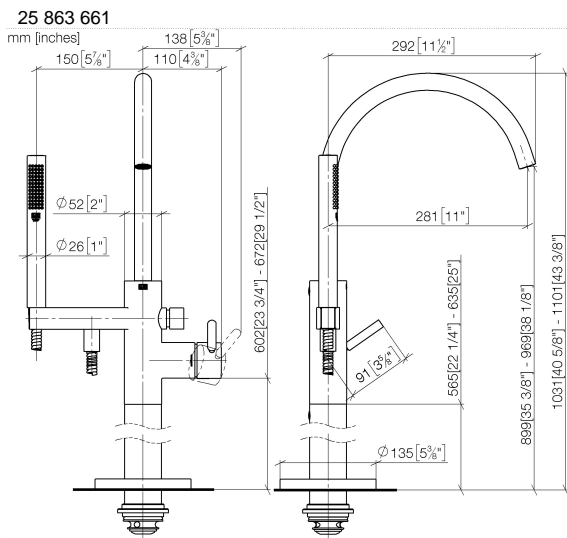

Single-lever bath mixer with stand pipe for free-standing assembly with hand shower set - Matte Black

TARA

25 863 661

Fits: TARA, META

- spout: circular, air-enriched flow
- max. flow 19.5 l/min at 3 bar flow pressure
- Hand shower: COMPACT RAIN, max. flow rate 6.8 l/min (at 3 bar)
- bar-type hand shower with anti-scale system
- pivotable spout 360°
- 281mm projection
- wall bracket
- automatic bath/shower diverter
- total height 1031 - 1101 mm
- stand pipe height 565 - 635 mm
- height up to aerator 899 – 969 mm
- slide-on rosettes Ø 135 mm
- metal shower hose 1250mm with integrated anti-twist protection
- WRAS 2001027

Required miscellaneous

Concealed floor mounting -

35 945 970 90

- max. recess depth 150 mm
- min. recess depth 80 mm

Single-lever bath mixer with stand pipe for free-standing assembly with hand shower set - Matte Black

TARA

Flow rate chart

Certificates

IAPMO_4976 (5). Belgaqua_19_77_27. WRAS_2001027. LGA_29727.

Single-lever bath mixer with stand pipe for free-standing assembly with hand shower set - Matte Black

TARA

25 863 661