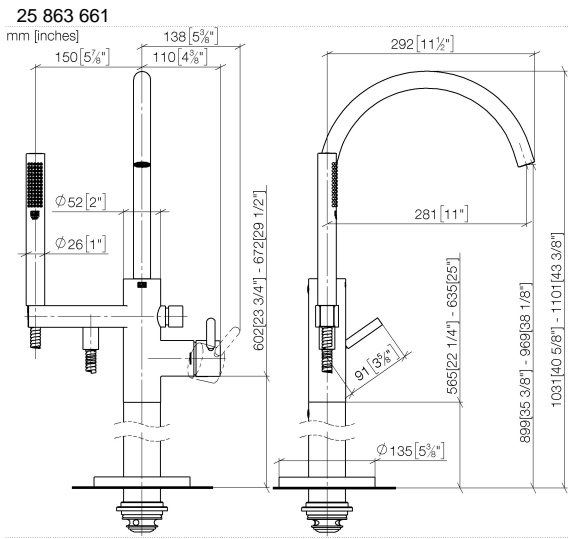

Single-lever bath mixer with stand pipe for free-standing assembly with hand shower set - Brushed Bronze

TARA

25 863 661

Fits: TARA, META

- spout: circular, air-enriched flow
- max. flow 19.5 l/min at 3 bar flow pressure
- Hand shower: COMPACT RAIN, max. flow rate 6.8 l/min (at 3 bar)
- bar-type hand shower with anti-scale system
- pivotable spout 360°
- 281mm projection
- wall bracket
- automatic bath/shower diverter
- total height 1031 - 1101 mm
- stand pipe height 565 - 635 mm
- height up to aerator 899 – 969 mm
- slide-on rosettes Ø 135 mm
- metal shower hose 1250mm with integrated anti-twist protection
- WRAS

Single-lever bath mixer with stand pipe for free-standing assembly with hand shower set - Brushed Bronze

TARA

Flow rate chart

Single-lever bath mixer with stand pipe for free-standing assembly with hand shower set - Brushed Bronze

TARA

25 863 661

Parts for other finishes can be found here: [Chrome](#)

Single-lever bath mixer with stand pipe for free-standing assembly with hand shower set - Brushed Bronze

TARA

25 863 661

Spare parts list