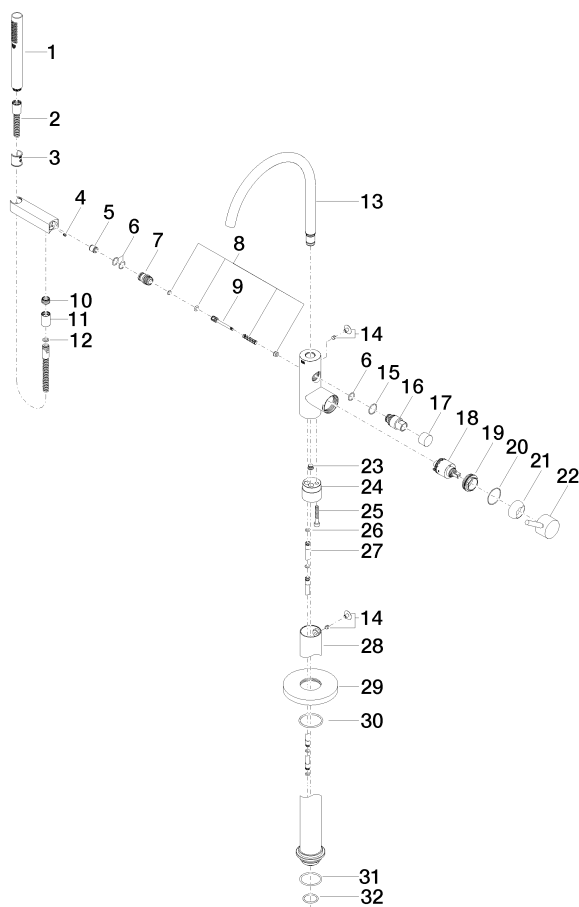

Single-lever bath mixer with stand pipe for free-standing assembly with hand shower set - Brushed Bronze

TARA

25 863 661

Parts for other finishes can be found here: [Chrome](#)

Single-lever bath mixer with stand pipe for free-standing assembly with hand shower set - Brushed Bronze

TARA

25 863 661

Spare parts list

No.	Item Number	Name	Quantity used	Delivery time
1	90 12 11 140 30-42	shower	1	30
2	90 30 02 072 00-42	hose	1	30
3	09 18 40 118 90	sleeve	1	2
4	09 31 11 058 90	pin	1	2
5	90 23 01 141 00 90	back-flow preventer	1	2
6	90 14 10 010 00 90	seal	3	2
7	09 24 03 153 20-42	nipple	1	-
Spare part can no longer be ordered, please order the replacement item				
8	90 16 02 023 00 90	spring	1	2
9	09 31 09 102 20-42	pull-rod	1	-
Spare part can no longer be ordered, please order the replacement item				
10	09 24 03 069 90	nipple	1	2
11	90 21 02 069 00-42	cover	1	30
12	90 14 20 026 00 90	seal	1	2
13	90 28 22 327 01-42	spout	1	30
14	04 31 20 036 00 90	plug	2	2
15	09 14 10 112 90	seal	1	2
16	09 21 34 081 20-42	nipple	1	60
17	09 20 88 002-42	handle	1	60
18	90 15 05 039 00 90	cartridge	1	2
19	09 24 04 298 90	nut	1	2
20	09 14 10 037 90	seal	1	2
21	09 28 30 036-42	cover	1	60
22	90 20 66 005 00-42	handle	1	30
23	04 31 20 039 11 90	plug	1	2
24	09 24 03 152 20-42	adaptor	1	-
Spare part can no longer be ordered, please order the replacement item				
25	09 30 30 111 90	screw	1	2
26	09 14 10 139 90	seal	2	2
27	04 28 22 025 00 90	connection	2	2
28	04 28 22 030 00-42	pipe	1	60
29	09 27 88 007-42	rosette	1	60
30	90 14 10 129 00 90	seal	1	2
31	09 14 10 084 90	seal	1	2
32	09 14 10 018 90	seal	1	2