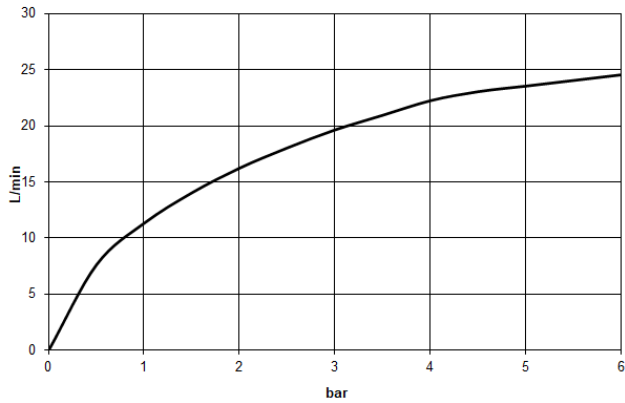

Single-lever bath mixer with stand pipe for free-standing assembly with hand shower set - Brushed Bronze

TARA

25 863 661

Fits: TARA, META

- spout: circular, air-enriched flow
- max. flow 19.5 l/min at 3 bar flow pressure
- Hand shower: COMPACT RAIN, max. flow rate 6.8 l/min (at 3 bar)
- bar-type hand shower with anti-scale system
- pivotable spout 360°
- 281mm projection
- wall bracket
- automatic bath/shower diverter
- total height 1031 - 1101 mm
- stand pipe height 565 - 635 mm
- height up to aerator 899 – 969 mm
- slide-on rosettes Ø 135 mm
- metal shower hose 1250mm with integrated anti-twist protection
- WRAS

Single-lever bath mixer with stand pipe for free-standing assembly with hand shower set - Brushed Bronze

TARA

Flow rate chart

Single-lever bath mixer with stand pipe for free-standing assembly with hand shower set - Brushed Bronze