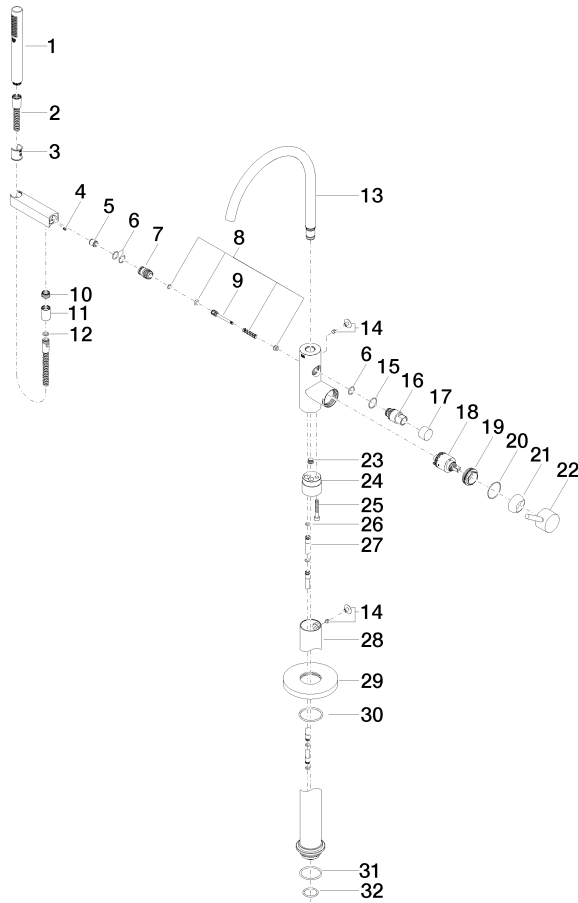

Single-lever bath mixer with stand pipe for free-standing assembly with hand shower set - Brushed Champagne (22kt Gold)

TARA

25 863 661
Parts for other
finishes can be found
here: [Chrome](#)

Single-lever bath mixer with stand pipe for free-standing assembly with hand shower set - Brushed Champagne (22kt Gold)

TARA

25 863 661

Spare parts list

No.	Item Number	Name	Quantity used	Delivery time
1	90 12 11 140 30-46	shower	1	30
2	90 30 02 072 00-46	Metal shower hose 1/2" x 3/8" x 1250 mm - Brushed Champagne (22kt Gold)	1	30
3	09 18 40 118 90	sleeve	1	2
4	09 31 11 058 90	pin	1	2
5	90 23 01 141 00 90	back-flow preventer	1	2
6	90 14 10 010 00 90	seal	3	2
7	09 24 03 153 20-46	nipple	1	-
Spare part can no longer be ordered, please order the replacement item				
8	90 16 02 023 00 90	spring	1	2
9	09 31 09 102 20-46	pull-rod	1	-
Spare part can no longer be ordered, please order the replacement item				
10	09 24 03 069 90	nipple	1	2
11	90 21 02 069 00-46	cover	1	30
12	90 14 20 026 00 90	seal	1	2
13	90 28 22 327 01-46	spout	1	30
14	04 31 20 036 00 90	plug	2	2
15	09 14 10 112 90	seal	1	2
16	09 21 34 081 20-46	nipple	1	30
17	09 20 88 002-46	handle	1	30
18	90 15 05 039 00 90	cartridge	1	2
19	09 24 04 298 90	nut	1	2
20	09 14 10 037 90	seal	1	2
21	09 28 30 036-46	cover	1	30
22	90 20 66 005 00-46	handle	1	30
23	04 31 20 039 11 90	plug	1	2
24	09 24 03 152 20-46	adaptor	1	-
Spare part can no longer be ordered, please order the replacement item				
25	09 30 30 111 90	screw	1	2
26	09 14 10 139 90	seal	2	2
27	04 28 22 025 00 90	connection	2	2
28	04 28 22 030 00-46	pipe	1	30
29	09 27 88 007-46	rosette	1	30
30	90 14 10 129 00 90	seal	1	2
31	09 14 10 084 90	seal	1	2
32	09 14 10 018 90	seal	1	2