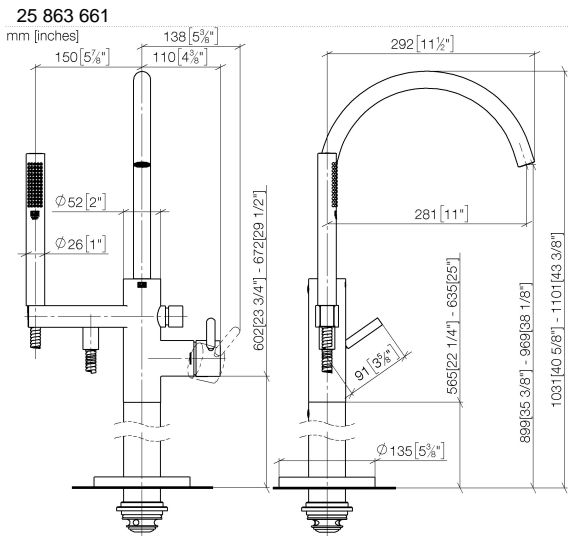

Single-lever bath mixer with stand pipe for free-standing assembly with hand shower set - Brushed Champagne (22kt Gold)

TARA

Flow rate chart