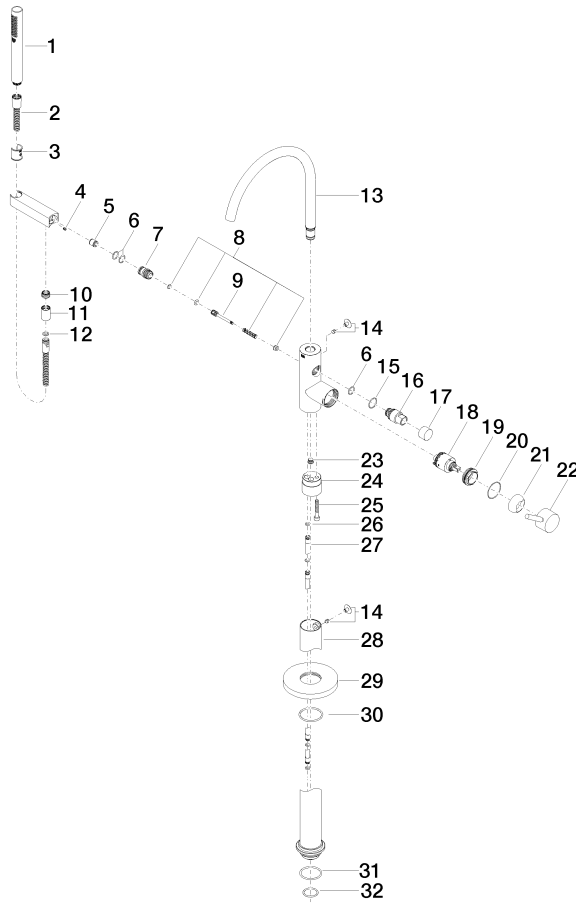

Single-lever bath mixer with stand pipe for free-standing assembly with hand shower set - Champagne (22kt Gold)

TARA

25 863 661
Parts for other
finishes can be found
here: [Chrome](#)

Single-lever bath mixer with stand pipe for free-standing assembly with hand shower set - Champagne (22kt Gold)

TARA

25 863 661

Spare parts list

No.	Item Number	Name	Quantity used	Delivery time
1	90 12 11 140 30-47	shower	1	30
2	90 30 02 072 00-47	Metal shower hose 1/2" x 3/8" x 1250 mm - Champagne (22kt Gold)	1	30
3	09 18 40 118 90	sleeve	1	2
4	09 31 11 058 90	pin	1	2
5	90 23 01 141 00 90	back-flow preventer	1	2
6	90 14 10 010 00 90	seal	3	2
7	09 24 03 153 20-47	nipple	1	-
Spare part can no longer be ordered, please order the replacement item				
8	90 16 02 023 00 90	spring	1	2
9	09 31 09 102 20-47	pull-rod	1	-
Spare part can no longer be ordered, please order the replacement item				
10	09 24 03 069 90	nipple	1	2
11	90 21 02 069 00-47	cover	1	30
12	90 14 20 026 00 90	seal	1	2
13	90 28 22 327 01-47	spout	1	30
14	04 31 20 036 00 90	plug	2	2
15	09 14 10 112 90	seal	1	2
16	09 21 34 081 20-47	nipple	1	30
17	09 20 88 002-47	handle	1	30
18	90 15 05 039 00 90	cartridge	1	2
19	09 24 04 298 90	nut	1	2
20	09 14 10 037 90	seal	1	2
21	09 28 30 036-47	cover	1	30
22	90 20 66 005 00-47	handle	1	30
23	04 31 20 039 11 90	plug	1	2
24	09 24 03 152 20-47	adaptor	1	-
Spare part can no longer be ordered, please order the replacement item				
25	09 30 30 111 90	screw	1	2
26	09 14 10 139 90	seal	2	2
27	04 28 22 025 00 90	connection	2	2
28	04 28 22 030 00-47	pipe	1	30
29	09 27 88 007-47	rosette	1	30
30	90 14 10 129 00 90	seal	1	2
31	09 14 10 084 90	seal	1	2
32	09 14 10 018 90	seal	1	2