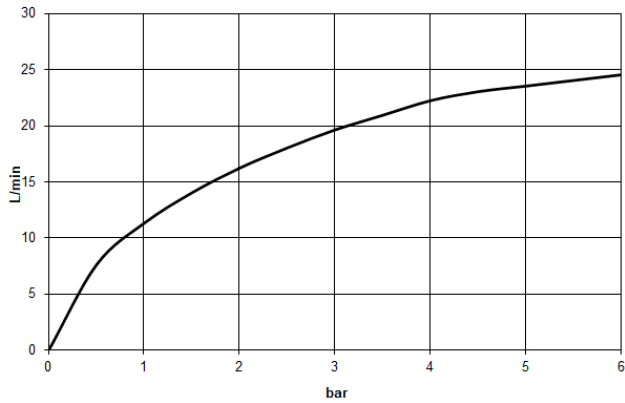

Single-lever bath mixer with stand pipe for free-standing assembly with hand shower set - Champagne (22kt Gold)

TARA

25 863 661

Fits: TARA, META

- spout: circular, air-enriched flow
- max. flow 19.5 l/min at 3 bar flow pressure
- Hand shower: COMPACT RAIN, max. flow rate 6.8 l/min (at 3 bar)
- bar-type hand shower with anti-scale system
- pivotable spout 360°
- 281mm projection
- wall bracket
- automatic bath/shower diverter
- total height 1031 - 1101 mm
- stand pipe height 565 - 635 mm
- height up to aerator 899 – 969 mm
- slide-on rosettes Ø 135 mm
- metal shower hose 1250mm with integrated anti-twist protection
- WRAS 2001027

Single-lever bath mixer with stand pipe for free-standing assembly with hand shower set - Champagne (22kt Gold)

TARA

Flow rate chart

Single-lever bath mixer with stand pipe for free-standing assembly with hand shower set - Champagne (22kt Gold)