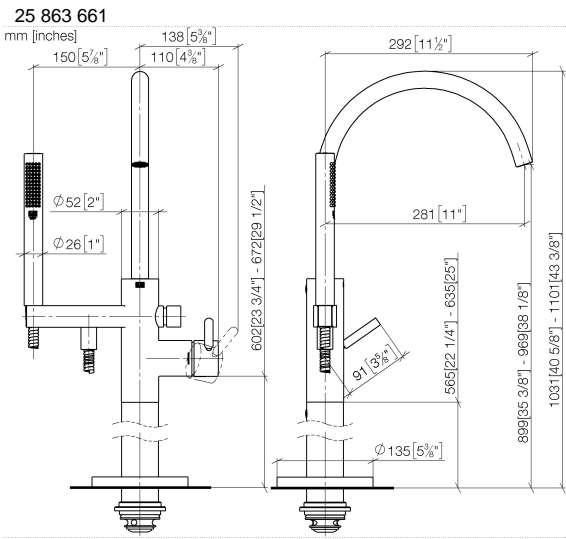

Single-lever bath mixer with stand pipe for free-standing assembly with hand shower set - Champagne (22kt Gold)

TARA

Flow rate chart