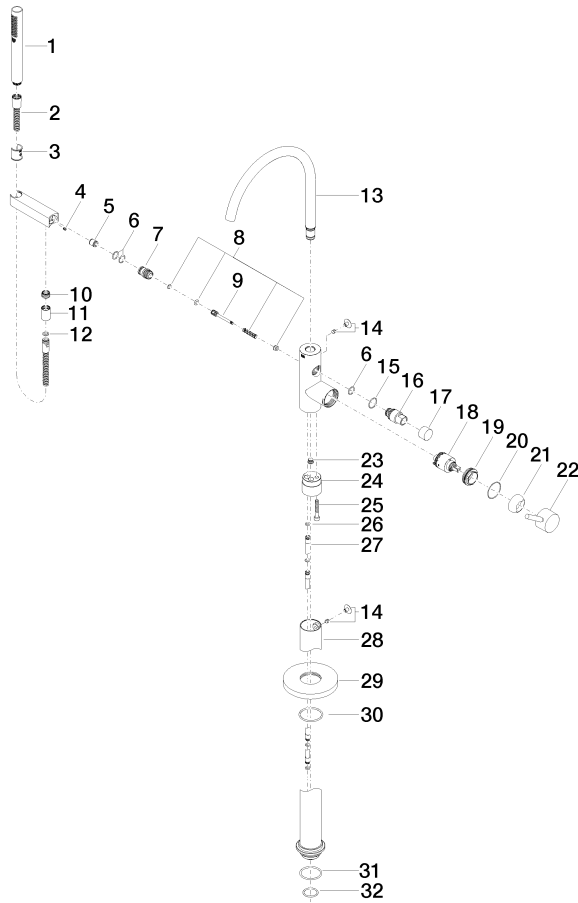

Single-lever bath mixer with stand pipe for free-standing assembly with hand shower set - Brushed Chrome

TARA

25 863 661

Parts for other finishes can be found here: [Chrome](#)

Single-lever bath mixer with stand pipe for free-standing assembly with hand shower set - Brushed Chrome

TARA

25 863 661

Spare parts list

No.	Item Number	Name	Quantity used	Delivery time
1	90 12 11 140 30-93	shower	1	20
2	90 30 02 072 00-93	Metal shower hose 1/2" x 3/8" x 1250 mm - Brushed Chrome	1	20
3	09 18 40 118 90	sleeve	1	2
4	09 31 11 058 90	pin	1	2
5	90 23 01 141 00 90	back-flow preventer	1	2
6	90 14 10 010 00 90	seal	3	2
7	09 24 03 153 20-93	nipple	1	60
8	90 16 02 023 00 90	spring	1	2
9	09 31 09 102 20-93	pull-rod	1	60
10	09 24 03 069 90	nipple	1	2
11	90 21 02 069 00-93	cover	1	-
Spare part can no longer be ordered, please order the replacement item				
12	90 14 20 026 00 90	seal	1	2
13	90 28 22 327 01-93	spout	1	20
14	04 31 20 036 00 90	plug	2	2
15	09 14 10 112 90	seal	1	2
16	09 21 34 081 20-93	nipple	1	20
17	09 20 88 002-93	handle	1	20
18	90 15 05 039 00 90	cartridge	1	2
19	09 24 04 298 90	nut	1	2
20	09 14 10 037 90	seal	1	2
21	09 28 30 036-93	cover	1	20
22	90 20 66 005 00-93	handle	1	20
23	04 31 20 039 11 90	plug	1	2
24	09 24 03 152 20-93	adaptor	1	-
Spare part can no longer be ordered, please order the replacement item				
25	09 30 30 111 90	screw	1	2
26	09 14 10 139 90	seal	2	2
27	04 28 22 025 00 90	connection	2	2
28	04 28 22 030 00-93	pipe	1	20
29	09 27 88 007-93	rosette	1	20
30	90 14 10 129 00 90	seal	1	2
31	09 14 10 084 90	seal	1	2
32	09 14 10 018 90	seal	1	2