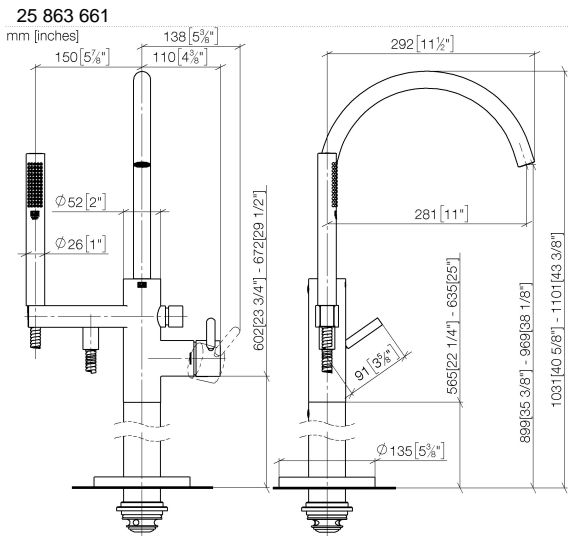

Single-lever bath mixer with stand pipe for free-standing assembly with hand shower set - Brushed Chrome

TARA

25 863 661

Fits: TARA, META

- spout: circular, air-enriched flow
- max. flow 19.5 l/min at 3 bar flow pressure
- Hand shower: COMPACT RAIN, max. flow rate 6.8 l/min (at 3 bar)
- bar-type hand shower with anti-scale system
- pivotable spout 360°
- 281mm projection
- wall bracket
- automatic bath/shower diverter
- total height 1031 - 1101 mm
- stand pipe height 565 - 635 mm
- height up to aerator 899 – 969 mm
- slide-on rosettes Ø 135 mm
- metal shower hose 1250mm with integrated anti-twist protection
- WRAS 2001027

Flow rate chart

Certificates

Belgaqua_19_77_27. WRAS_2001027. IAPMO_4976 (2). LGA_29727.

Single-lever bath mixer with stand pipe for free-standing assembly with hand shower set - Brushed Chrome

TARA

25 863 661