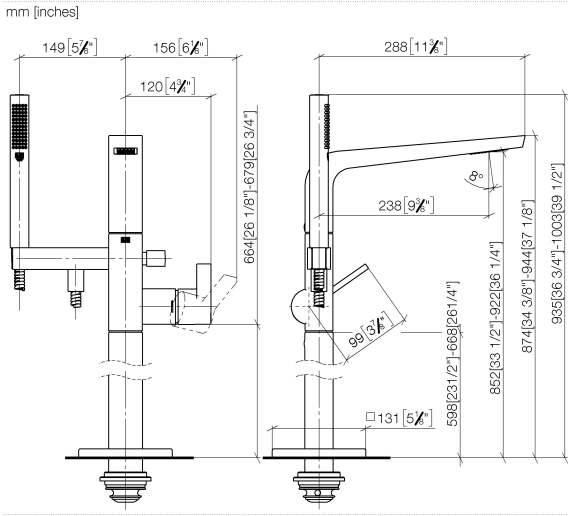

**CL.1 Single-lever bath mixer with stand pipe for free-standing assembly with hand shower set - Brushed Platinum**

CL.1

25 863 705

- 238mm projection
- rectangular spray pattern with 55 individual jets
- max. spout flow rate 24.6 l/min
- Hand shower: COMPACT RAIN, max. flow rate 6.8 l/min (at 3 bar)
- bar-type hand shower with anti-scale system
- wall bracket
- automatic bath/shower diverter
- total height 935 - 1005 mm
- stand pipe height 598 - 668 mm
- height up to aerator 852 – 922 mm
- push-on rosette 131 x 131 mm
- metal shower hose 1250mm with integrated anti-twist protection

- Concealed floor mounting -**
- max. recess depth 150 mm
  - min. recess depth 80 mm

35 945 970 90

**CL.1 Single-lever bath mixer with stand pipe for free-standing assembly with hand shower set - Brushed Platinum**

CL.1

25 863 705

mm [inches]

**Flow rate chart**

**Certificates**

Belgaqua\_19\_77\_27. IAPMO\_4976 (2). LGA\_29727.

Belgaqua\_24-003-27\_1.

**CL.1 Single-lever bath mixer with stand pipe for free-standing assembly with hand shower set - Brushed Platinum**