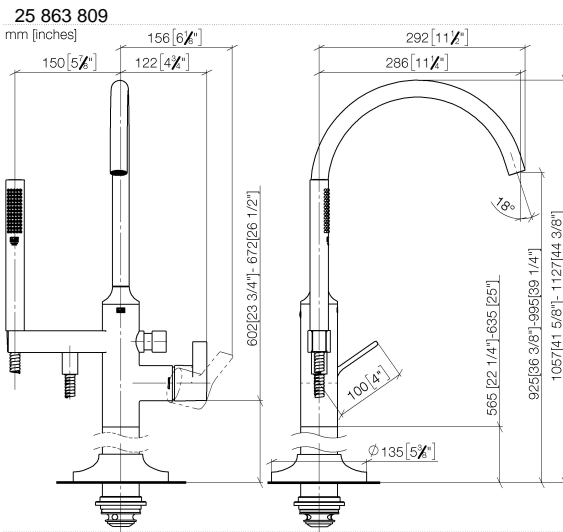

VAIA Single-lever bath mixer with stand pipe for free-standing assembly with hand shower set - Brushed Platinum

VAIA

25 863 809

- spout: circular, air-enriched flow
- max. flow 24.6 l/min at 3 bar flow pressure
- Hand shower: COMPACT RAIN, max. flow rate 6.8 l/min (at 3 bar)
- bar-type hand shower with anti-scale system
- 281mm projection
- pivotable spout 360°
- automatic bath/shower diverter
- total height 1057 - 1127 mm
- wall bracket
- stand pipe height 565 - 635 mm
- height up to aerator 925 – 995 mm
- slide-on rosettes Ø 135 mm
- metal shower hose 1250mm with integrated anti-twist protection
- WRAS 2001027

Required miscellaneous

Concealed floor mounting -

35 945 970 90

- max. recess depth 150 mm
- min. recess depth 80 mm

VAIA Single-lever bath mixer with stand pipe for free-standing assembly with hand shower set - Brushed Platinum

VAIA

Flow rate chart

Certificates

Belgaqua_19_77_27. WRAS_2001027. IAPMO_4976 (2). LGA_29727. Belgaqua_24-003-27_1.

VAIA Single-lever bath mixer with stand pipe for free-standing assembly with hand shower set - Brushed Platinum