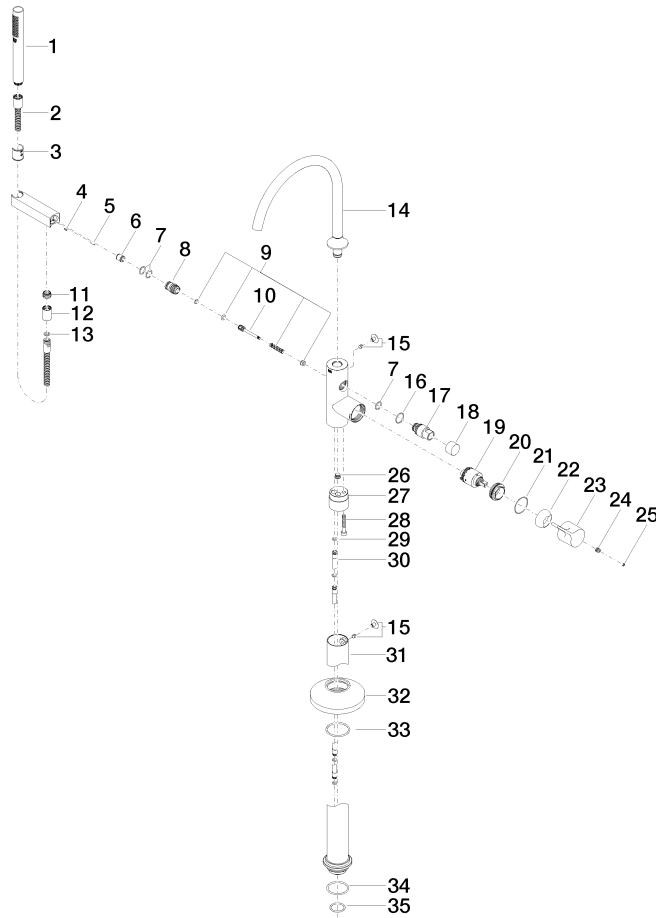

VAIA Single-lever bath mixer with stand pipe for free-standing assembly with hand shower set - Brushed Platinum

VAIA

25 863 809

VAIA Single-lever bath mixer with stand pipe for free-standing assembly with hand shower set - Brushed Platinum

VAIA

25 863 809

Spare parts list

No.	Item Number	Name	Quantity used	Delivery time
1	90 12 11 140 30-06	shower	1	10
2	90 30 02 072 00-06	Metal shower hose 1/2" x 3/8" x 1250 mm - Brushed Platinum	1	10
3	09 18 40 118 90	sleeve	1	2
4	09 31 11 058 90	pin	1	2
5	09 31 11 040 90	pin	1	2
6	90 23 01 141 00 90	back-flow preventer	1	2
7	90 14 10 010 00 90	seal	3	2
8	09 24 03 153 20-06	nipple	1	60
9	90 16 02 023 00 90	spring	1	2
10	09 31 09 102 20-06	pull-rod	1	-
Spare part can no longer be ordered, please order the replacement item				
11	09 24 03 069 90	nipple	1	2
12	90 21 02 069 00-06	cover	1	10
13	90 14 20 026 00 90	seal	1	2
14	90 28 22 327 00-06	spout	1	10
15	04 31 20 036 00 90	plug	2	2
16	09 14 10 112 90	seal	1	2
17	09 21 34 081 20-06	nipple	1	10
18	09 20 88 002-06	handle	1	10
19	90 15 05 039 00 90	cartridge	1	2
20	09 24 04 298 90	nut	1	2
21	09 14 10 037 90	seal	1	2
22	09 28 30 036-06	cover	1	10
23	09 20 80 022-06	handle	1	10
24	90 31 11 030 00 90	pin	1	2
25	90 31 20 087 00-06	plug	1	10
26	04 31 20 039 11 90	plug	1	2
27	09 24 03 152 20-06	adaptor	1	-
Spare part can no longer be ordered, please order the replacement item				
28	09 30 30 111 90	screw	1	2
29	09 14 10 139 90	seal	2	2
30	04 28 22 025 00 90	connection	2	2
31	04 28 22 030 00-06	pipe	1	10
32	09 27 80 022-06	rosette	1	10
33	90 14 10 129 00 90	seal	1	2
34	09 14 10 084 90	seal	1	2
35	09 14 10 018 90	seal	1	2