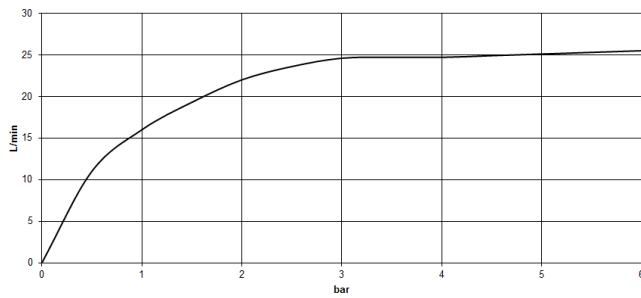

Required miscellaneous

Concealed floor mounting -

35 945 970 90

- max. recess depth 150 mm
- min. recess depth 80 mm

VAIA Single-lever bath mixer with stand pipe for free-standing assembly with hand shower set - Brushed Platinum

VAIA

Flow rate chart

Certificates

Belgaqua_19_77_27. WRAS_2001027. IAPMO_4976 (2). LGA_29727. Belgaqua_24-003-27_1.

VAIA Single-lever bath mixer with stand pipe for free-standing assembly with hand shower set - Brushed Platinum