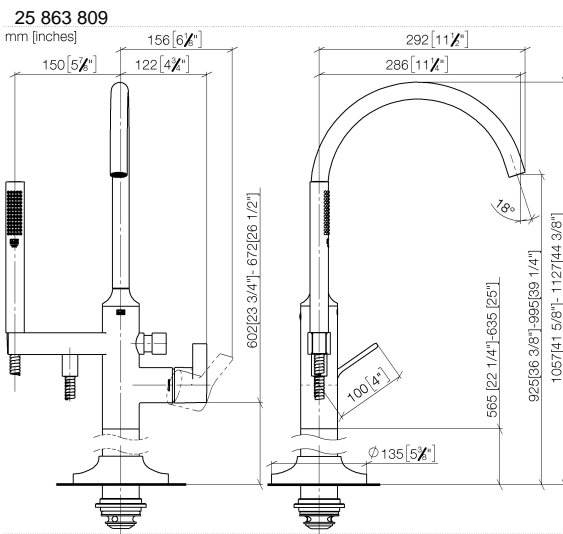

VAIA Single-lever bath mixer with stand pipe for free-standing assembly with hand shower set - Platinum

VAIA

25 863 809

- spout: circular, air-enriched flow
- max. flow 24.6 l/min at 3 bar flow pressure
- Hand shower: COMPACT RAIN, max. flow rate 6.8 l/min (at 3 bar)
- bar-type hand shower with anti-scale system
- 281mm projection
- pivotable spout 360°
- automatic bath/shower diverter
- total height 1057 - 1127 mm
- wall bracket
- stand pipe height 565 - 635 mm
- height up to aerator 925 – 995 mm
- slide-on rosettes Ø 135 mm
- metal shower hose 1250mm with integrated anti-twist protection
- WRAS 2001027

Required miscellaneous

- Concealed floor mounting -**
- max. recess depth 150 mm
 - min. recess depth 80 mm

35 945 970 90

Flow rate chart

Certificates

Belgaqua_19_77_27. WRAS_2001027. IAPMO_4976 (2). LGA_29727. Belgaqua_24-003-27_1.