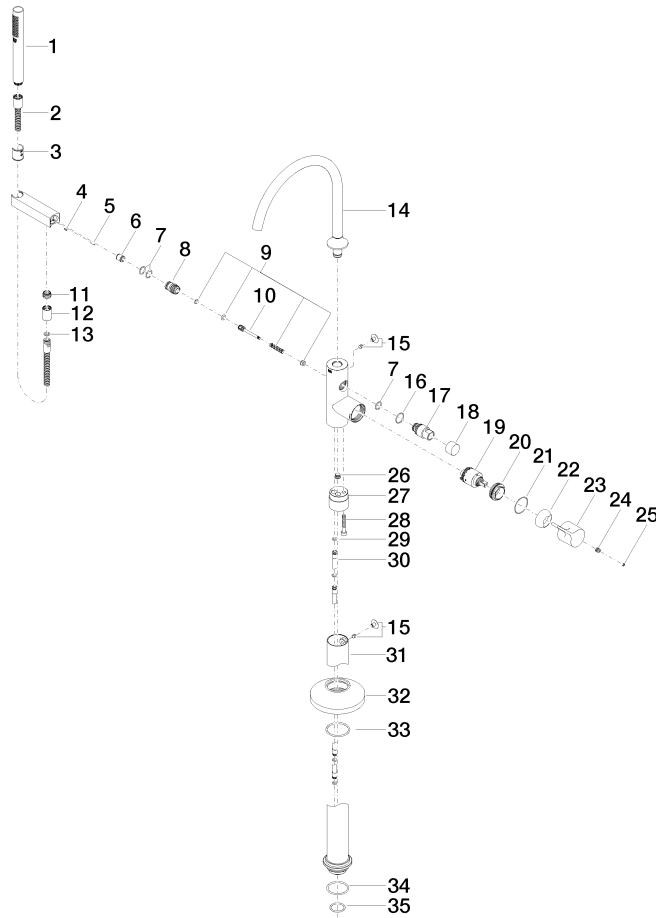

VAIA Single-lever bath mixer with stand pipe for free-standing assembly with hand shower set - Platinum

VAIA

25 863 809

VAIA Single-lever bath mixer with stand pipe for free-standing assembly with hand shower set - Platinum

VAIA

25 863 809

Spare parts list

No.	Item Number	Name	Quantity used	Delivery time
1	90 12 11 140 30-08	shower	1	40
2	90 30 02 072 00-08	Metal shower hose 1/2" x 3/8" x 1250 mm - Platinum	1	40
3	09 18 40 118 90	sleeve	1	2
4	09 31 11 058 90	pin	1	2
5	09 31 11 040 90	pin	1	2
6	90 23 01 141 00 90	back-flow preventer	1	2
7	90 14 10 010 00 90	seal	3	2
8	09 24 03 153 20-08	nipple	1	-
Spare part can no longer be ordered, please order the replacement item				
9	90 16 02 023 00 90	spring	1	2
10	09 31 09 102 20-08	pull-rod	1	-
Spare part can no longer be ordered, please order the replacement item				
11	09 24 03 069 90	nipple	1	2
12	90 21 02 069 00-08	cover	1	40
13	90 14 20 026 00 90	seal	1	2
14	90 28 22 327 00-08	spout	1	40
15	04 31 20 036 00 90	plug	2	2
16	09 14 10 112 90	seal	1	2
17	09 21 34 081 20-08	nipple	1	40
18	09 20 88 002-08	handle	1	40
19	90 15 05 039 00 90	cartridge	1	2
20	09 24 04 298 90	nut	1	2
21	09 14 10 037 90	seal	1	2
22	09 28 30 036-08	cover	1	40
23	09 20 80 022-08	handle	1	40
24	90 31 11 030 00 90	pin	1	2
25	90 31 20 087 00-08	plug	1	40
26	04 31 20 039 11 90	plug	1	2
27	09 24 03 152 20-08	adaptor	1	-
Spare part can no longer be ordered, please order the replacement item				
28	09 30 30 111 90	screw	1	2
29	09 14 10 139 90	seal	2	2
30	04 28 22 025 00 90	connection	2	2
31	04 28 22 030 00-08	pipe	1	40
32	09 27 80 022-08	rosette	1	40
33	90 14 10 129 00 90	seal	1	2
34	09 14 10 084 90	seal	1	2
35	09 14 10 018 90	seal	1	2