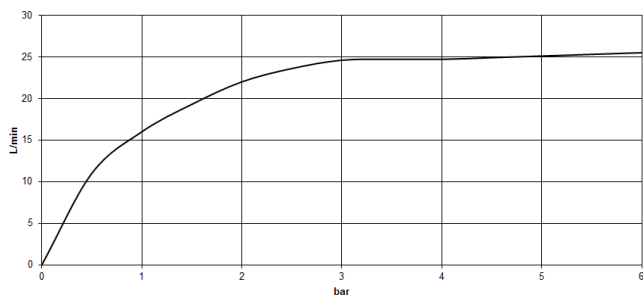

Required miscellaneous

- Concealed floor mounting -**
- max. recess depth 150 mm
 - min. recess depth 80 mm

35 945 970 90

Flow rate chart

Certificates

Belgaqua_19_77_27. WRAS_2001027. IAPMO_4976 (2). LGA_29727. Belgaqua_24-003-27_1.