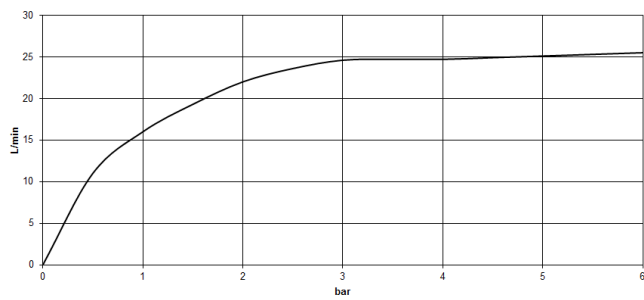

**Required miscellaneous**

**Concealed floor mounting -**

35 945 970 90

- max. recess depth 150 mm
- min. recess depth 80 mm

**VAIA Single-lever bath mixer with stand pipe for free-standing assembly with hand shower set - Brushed Durabronz (23kt Gold)**

VAIA

**Flow rate chart**

**Certificates**

Belgaqua\_19\_77\_27. WRAS\_2001027.

LGA\_29727.

Belgaqua\_24-003-27\_1.

VAIA Single-lever bath mixer with stand pipe for free-standing assembly with hand shower set - Brushed Durabronz (23kt Gold)