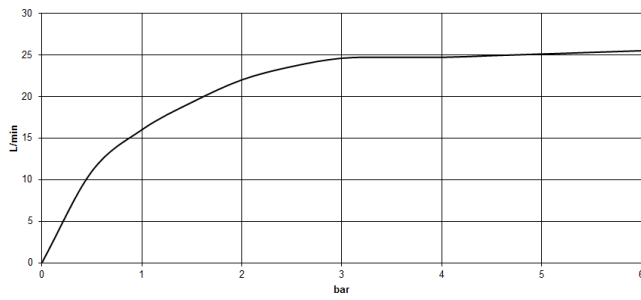

**Required miscellaneous**

- Concealed floor mounting -**
- max. recess depth 150 mm
  - min. recess depth 80 mm

35 945 970 90

**VAIA Single-lever bath mixer with stand pipe for free-standing assembly with hand shower set - Brushed Champagne (22kt Gold)**

VAIA

**Flow rate chart**

**Certificates**

Belgaqua\_24-003-27\_1.

VAIA Single-lever bath mixer with stand pipe for free-standing assembly with hand shower set - Brushed Champagne (22kt Gold)

VAIA

25 863 809