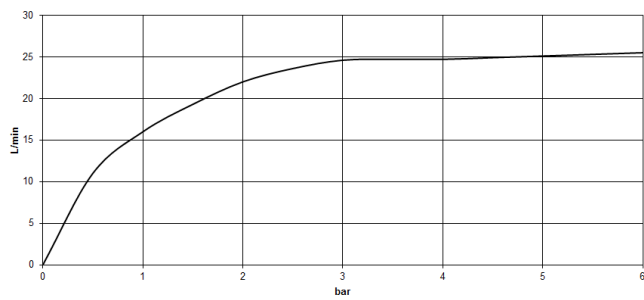

Required miscellaneous

- Concealed floor mounting -**
- max. recess depth 150 mm
 - min. recess depth 80 mm

35 945 970 90

VAIA Single-lever bath mixer with stand pipe for free-standing assembly with hand shower set - Champagne (22kt Gold)

VAIA

Flow rate chart

Certificates

Belgaqua_24-003-
27_1.

VAIA Single-lever bath mixer with stand pipe for free-standing assembly with hand shower set - Champagne (22kt Gold)

VAIA

25 863 809

VAIA Single-lever bath mixer with stand pipe for free-standing assembly with hand shower set - Champagne (22kt Gold)