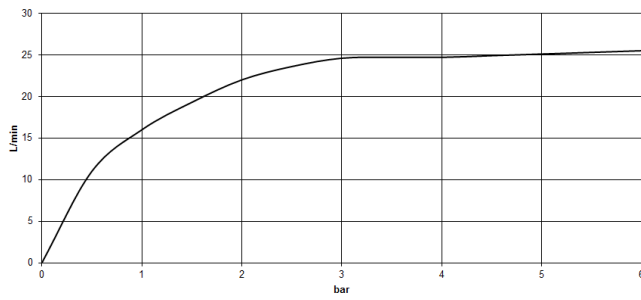

VAIA

Flow rate chart

Certificates

Belgaqua_24-003-
27_1.

VAIA Single-lever bath mixer with stand pipe for free-standing assembly with hand shower set - Champagne (22kt Gold)

VAIA

25 863 809

VAIA Single-lever bath mixer with stand pipe for free-standing assembly with hand shower set - Champagne (22kt Gold)