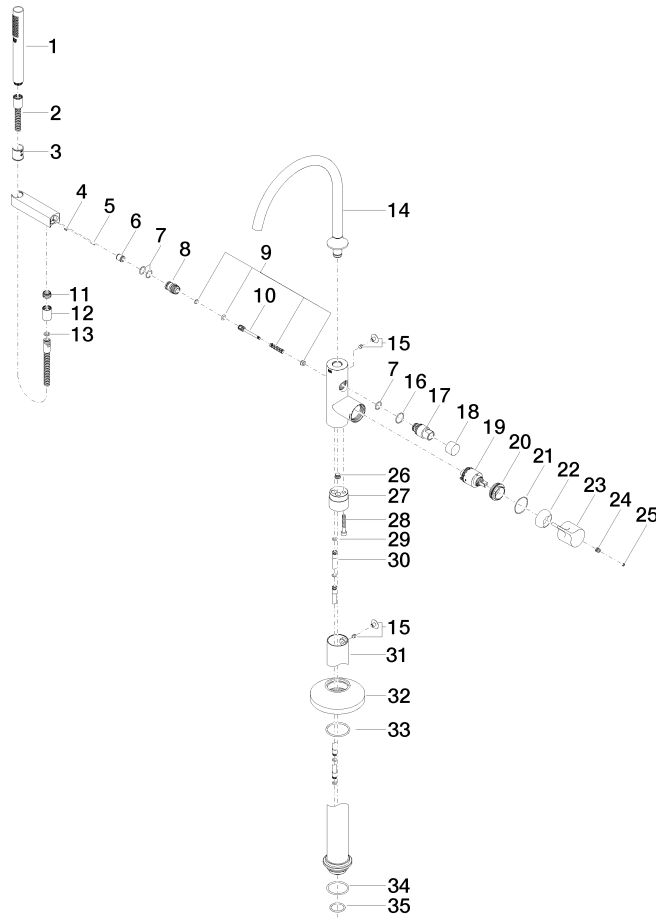

VAIA Single-lever bath mixer with stand pipe for free-standing assembly with hand shower set - Champagne (22kt Gold)

VAIA

25 863 809

VAIA Single-lever bath mixer with stand pipe for free-standing assembly with hand shower set - Champagne (22kt Gold)

VAIA

25 863 809

Spare parts list

No.	Item Number	Name	Quantity used	Delivery time
1	90 12 11 140 30-47	shower	1	30
2	90 30 02 072 00-47	Metal shower hose 1/2" x 3/8" x 1250 mm - Champagne (22kt Gold)	1	30
3	09 18 40 118 90	sleeve	1	2
4	09 31 11 058 90	pin	1	2
5	09 31 11 040 90	pin	1	2
6	90 23 01 141 00 90	back-flow preventer	1	2
7	90 14 10 010 00 90	seal	3	2
8	09 24 03 153 20-47	nipple	1	-
Spare part can no longer be ordered, please order the replacement item				
9	90 16 02 023 00 90	spring	1	2
10	09 31 09 102 20-47	pull-rod	1	-
Spare part can no longer be ordered, please order the replacement item				
11	09 24 03 069 90	nipple	1	2
12	90 21 02 069 00-47	cover	1	30
13	90 14 20 026 00 90	seal	1	2
14	90 28 22 327 00-47	spout	1	30
15	04 31 20 036 00 90	plug	2	2
16	09 14 10 112 90	seal	1	2
17	09 21 34 081 20-47	nipple	1	30
18	09 20 88 002-47	handle	1	30
19	90 15 05 039 00 90	cartridge	1	2
20	09 24 04 298 90	nut	1	2
21	09 14 10 037 90	seal	1	2
22	09 28 30 036-47	cover	1	30
23	09 20 80 022-47	handle	1	30
24	90 31 11 030 00 90	pin	1	2
25	90 31 20 087 00-47	plug	1	30
26	04 31 20 039 11 90	plug	1	2
27	09 24 03 152 20-47	adaptor	1	-
Spare part can no longer be ordered, please order the replacement item				
28	09 30 30 111 90	screw	1	2
29	09 14 10 139 90	seal	2	2
30	04 28 22 025 00 90	connection	2	2
31	04 28 22 030 00-47	pipe	1	30
32	09 27 80 022-47	rosette	1	30
33	90 14 10 129 00 90	seal	1	2
34	09 14 10 084 90	seal	1	2
35	09 14 10 018 90	seal	1	2