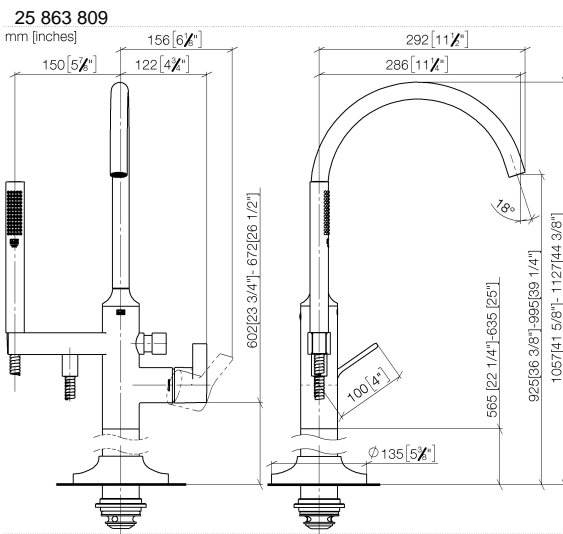

VAIA Single-lever bath mixer with stand pipe for free-standing assembly with hand shower set - Brushed Dark Platinum

VAIA

25 863 809

- spout: circular, air-enriched flow
- max. flow 24.6 l/min at 3 bar flow pressure
- Hand shower: COMPACT RAIN, max. flow rate 6.8 l/min (at 3 bar)
- bar-type hand shower with anti-scale system
- 281mm projection
- pivotable spout 360°
- automatic bath/shower diverter
- total height 1057 - 1127 mm
- wall bracket
- stand pipe height 565 - 635 mm
- height up to aerator 925 – 995 mm
- slide-on rosettes Ø 135 mm
- metal shower hose 1250mm with integrated anti-twist protection
- WRAS 2001027

Required miscellaneous

Concealed floor mounting -

35 945 970 90

- max. recess depth 150 mm
- min. recess depth 80 mm

Flow rate chart

Certificates

Belgaqua_19_77_27. WRAS_2001027. IAPMO_4976 (2). LGA_29727. Belgaqua_24-003-27_1.