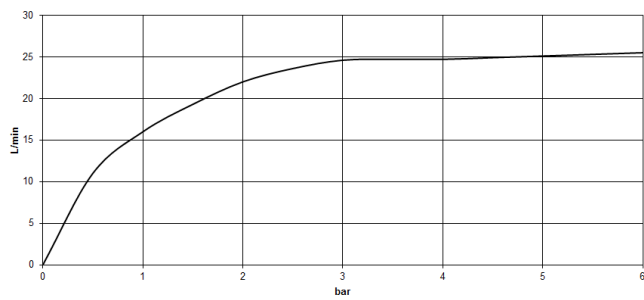

Required miscellaneous

Concealed floor mounting -

35 945 970 90

- max. recess depth 150 mm
- min. recess depth 80 mm

Flow rate chart

Certificates

Belgaqua_19_77_27. WRAS_2001027. IAPMO_4976 (2). LGA_29727. Belgaqua_24-003-27_1.