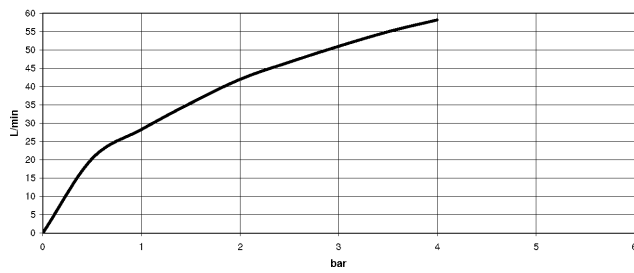

Required miscellaneous

Concealed floor mounting -

35 944 970 90

- max. recess depth 160 mm
- min. recess depth 80 mm

25 943 360
mm [inches]

Flow rate chart

Certificates

IAPMO_4976 (5). Belgaqua_21-378- WRAS_1911027.
27_2.