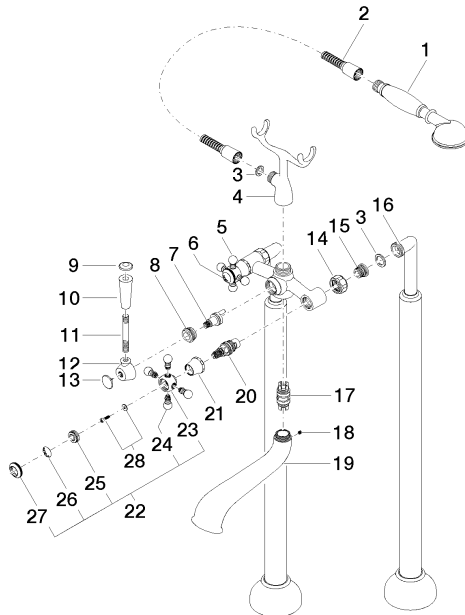

Required miscellaneous

Concealed floor mounting -

35 944 970 90

- max. recess depth 160 mm
- min. recess depth 80 mm

25 943 360
mm [inches]

Flow rate chart

Certificates

IAPMO_4976 (5). Belgaqua_21-378- WRAS_1911027.
27_2.

25 943 360

MADISON Two-hole bath mixer for free-standing assembly with hand shower set - Brushed Platinum

MADISON

25 943 360

Spare parts list

No.	Item Number	Name	Quantity used	Delivery time
1	28 002 970-06	MADISON Metal hand shower with porcelain insert (white) - Brushed Platinum	1	10
2	28 104 970-06	Metal shower hose 1/2" x 1/2" x 1250 mm - Brushed Platinum	1	2
3	90 14 20 002 00 90	seal	1	2
4	04 17 20 010 00-06	holder	1	-
Spare part can no longer be ordered, please order the replacement item				
5	04 20 36 002 07-06	handle (hot)	1	10
6	09 26 01 011 90	accessories	1	2
7	90 15 01 001 00 90	diverter	1	2
8	09 23 10 007 90	nut	1	2
9	09 30 30 062-06	screw	1	10
10	11 170 370-06	MADISON Lever insert - Brushed Platinum	1	10
11	09 28 22 013 90	pipe	1	2
12	09 18 20 011-06	base	1	10
13	09 30 30 064-06	screw	1	10
14	09 23 30 010-06	nut	2	10
15	04 29 05 014 00 90	nipple	2	2
16	12 943 360-06	connection	1	60
17	90 21 10 010 00 90	insert	1	2
18	90 31 11 030 00 90	pin	1	2
19	13 592 380-06	spout	1	60
20	90 90 03 131 00 90	top	2	2
21	09 21 02 055-06	cover	2	10
22	04 20 36 002 06-06	handle (cold)	1	10
23	09 20 36 002-06	handle	2	10
24	09 20 36 004-06	handle	8	10
25	09 20 83 006 90	handle	2	2
26	09 26 01 010 90	accessories	1	2
27	09 20 36 005-06	handle	2	10
28	04 30 30 029 00 90	fixing set	2	2