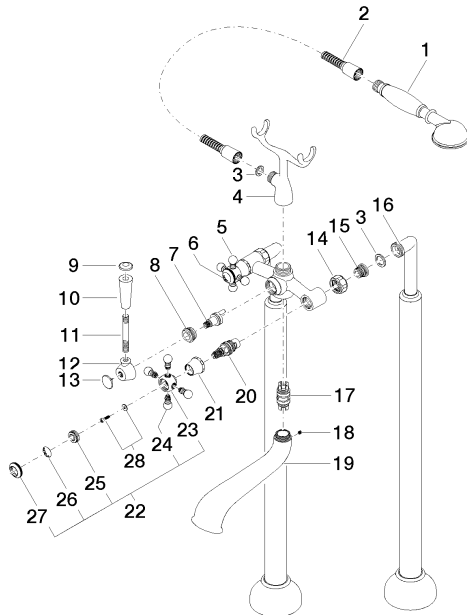

Required miscellaneous

Concealed floor mounting -

35 944 970 90

- max. recess depth 160 mm
- min. recess depth 80 mm

25 943 360
mm [inches]

Flow rate chart

Certificates

IAPMO_4976 (5). Belgaqua_21-378- WRAS_1911027.
27_2.

25 943 360

MADISON Two-hole bath mixer for free-standing assembly with hand shower set - Platinum

MADISON

25 943 360

Spare parts list

No.	Item Number	Name	Quantity used	Delivery time
1	28 002 970-08	MADISON Metal hand shower with porcelain insert (white) - Platinum	1	40
2	28 104 970-08	Metal shower hose 1/2" x 1/2" x 1250 mm - Platinum	1	40
3	90 14 20 002 00 90	seal	1	2
4	04 17 20 010 00-08	holder	1	-
Spare part can no longer be ordered, please order the replacement item				
5	04 20 36 002 07-08	handle (hot)	1	40
6	09 26 01 011 90	accessories	1	2
7	90 15 01 001 00 90	diverter	1	2
8	09 23 10 007 90	nut	1	2
9	09 30 30 062-08	screw	1	40
10	11 170 370-08	MADISON Lever insert - Platinum	1	40
11	09 28 22 013 90	pipe	1	2
12	09 18 20 011-08	base	1	40
13	09 30 30 064-08	screw	1	40
14	09 23 30 010-08	nut	2	60
15	04 29 05 014 00 90	nipple	2	2
16	12 943 360-08	connection	1	60
17	90 21 10 010 00 90	insert	1	2
18	90 31 11 030 00 90	pin	1	2
19	13 592 380-08	spout	1	60
20	90 90 03 131 00 90	top	2	2
21	09 21 02 055-08	cover	2	40
22	04 20 36 002 06-08	handle (cold)	1	40
23	09 20 36 002-08	handle	2	40
24	09 20 36 004-08	handle	8	40
25	09 20 83 006 90	handle	2	2
26	09 26 01 010 90	accessories	1	2
27	09 20 36 005-08	handle	2	40
28	04 30 30 029 00 90	fixing set	2	2