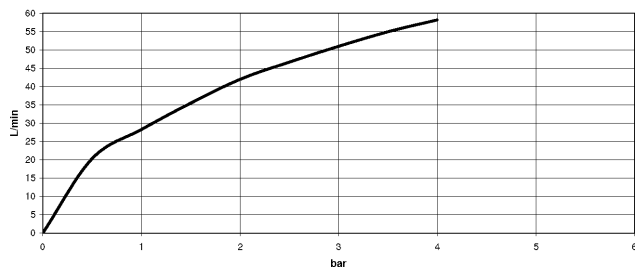

MADISON Two-hole bath mixer for free-standing assembly with hand shower set - Durabronss (23kt Gold)

MADISON

25 943 360

- 245mm projection
- spout: rectangular normal flow
- Hand shower: COMPACT RAIN, max. flow rate 6.8 l/min (at 3 bar)
- hand shower with anti-scale system
- rotary diverter for bath/shower
- wall bracket
- total height 901 mm
- stand pipes height 730 mm
- height up to aerator 610 mm
- slide-on rosettes Ø 90 mm
- gauge 153 mm
- metal shower hose 1250mm with integrated anti-twist protection
- max. flow 51 l/min at 3 bar flow pressure
- WRAS 1911027

Required miscellaneous

Concealed floor mounting -

35 944 970 90

- max. recess depth 160 mm
- min. recess depth 80 mm

25 943 360
mm [inches]

Flow rate chart

Certificates

IAPMO_4976 (5). Belgaqua_21-378- WRAS_1911027.
27_2.