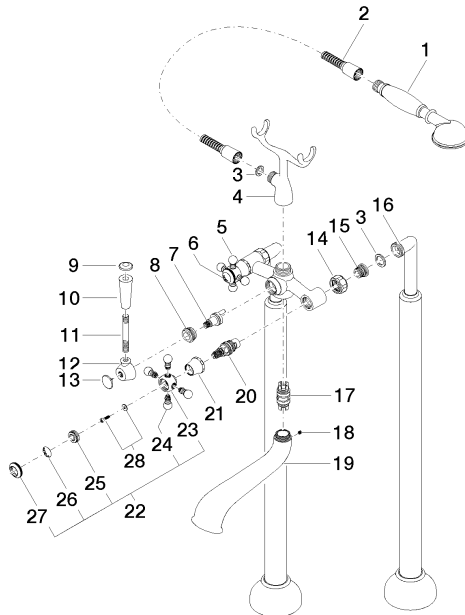

MADISON Two-hole bath mixer for free-standing assembly with hand shower set - Durabronz (23kt Gold)

MADISON

25 943 360

MADISON Two-hole bath mixer for free-standing assembly with hand shower set - Durabron (23kt Gold)

MADISON

25 943 360

Spare parts list

No.	Item Number	Name	Quantity used	Delivery time
1	28 002 970-09	MADISON Metal hand shower with porcelain insert (white) - Durabron (23kt Gold)	1	40
2	28 104 970-09	Metal shower hose 1/2" x 1/2" x 1250 mm - Durabron (23kt Gold)	1	40
3	90 14 20 002 00 90	seal	1	2
4	04 17 20 010 00-09	holder	1	60
5	04 20 36 002 07-09	handle (hot)	1	40
6	09 26 01 011 90	accessories	1	2
7	90 15 01 001 00 90	diverter	1	2
8	09 23 10 007 90	nut	1	2
9	09 30 30 062-09	screw	1	40
10	11 170 370-09	MADISON Lever insert - Durabron (23kt Gold)	1	40
11	09 28 22 013 90	pipe	1	2
12	09 18 20 011-09	base	1	40
13	09 30 30 064-09	screw	1	40
14	09 23 30 010-09	nut	2	40
15	04 29 05 014 00 90	nipple	2	2
16	12 943 360-09	connection	1	60
17	90 21 10 010 00 90	insert	1	2
18	90 31 11 030 00 90	pin	1	2
19	13 592 380-09	spout	1	60
20	90 90 03 131 00 90	top	2	2
21	09 21 02 055-09	cover	2	40
22	04 20 36 002 06-09	handle (cold)	1	40
23	09 20 36 002-09	handle	2	40
24	09 20 36 004-09	handle	8	40
25	09 20 83 006 90	handle	2	2
26	09 26 01 010 90	accessories	1	2
27	09 20 36 005-09	handle	2	40
28	04 30 30 029 00 90	fixing set	2	2