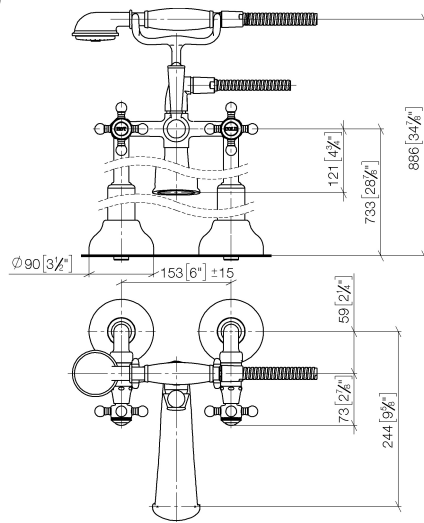

MADISON Two-hole bath mixer for free-standing assembly with hand shower set - Durabronss (23kt Gold)

MADISON

25 943 360

- 245mm projection
- spout: rectangular normal flow
- Hand shower: COMPACT RAIN, max. flow rate 6.8 l/min (at 3 bar)
- hand shower with anti-scale system
- rotary diverter for bath/shower
- wall bracket
- total height 901 mm
- stand pipes height 730 mm
- height up to aerator 610 mm
- slide-on rosettes Ø 90 mm
- gauge 153 mm
- metal shower hose 1250mm with integrated anti-twist protection
- max. flow 51 l/min at 3 bar flow pressure
- WRAS 1911027

Required miscellaneous

Concealed floor mounting -

35 944 970 90

- max. recess depth 160 mm
- min. recess depth 80 mm

25 943 360
mm [inches]

Flow rate chart

Certificates

IAPMO_4976 (5). Belgaqua_21-378- WRAS_1911027.
27_2.

MADISON

25 943 360

Spare parts list

No.	Item Number	Name	Quantity used	Delivery time
1	28 002 970-09	MADISON Metal hand shower with porcelain insert (white) - Durabron (23kt Gold)	1	40
2	28 104 970-09	Metal shower hose 1/2" x 1/2" x 1250 mm - Durabron (23kt Gold)	1	40
3	90 14 20 002 00 90	seal	1	2
4	04 17 20 010 00-09	holder	1	60
5	04 20 36 002 07-09	handle (hot)	1	40
6	09 26 01 011 90	accessories	1	2
7	90 15 01 001 00 90	diverter	1	2
8	09 23 10 007 90	nut	1	2
9	09 30 30 062-09	screw	1	40
10	11 170 370-09	MADISON Lever insert - Durabron (23kt Gold)	1	40
11	09 28 22 013 90	pipe	1	2
12	09 18 20 011-09	base	1	40
13	09 30 30 064-09	screw	1	40
14	09 23 30 010-09	nut	2	40
15	04 29 05 014 00 90	nipple	2	2
16	12 943 360-09	connection	1	60
17	90 21 10 010 00 90	insert	1	2
18	90 31 11 030 00 90	pin	1	2
19	13 592 380-09	spout	1	60
20	90 90 03 131 00 90	top	2	2
21	09 21 02 055-09	cover	2	40
22	04 20 36 002 06-09	handle (cold)	1	40
23	09 20 36 002-09	handle	2	40
24	09 20 36 004-09	handle	8	40
25	09 20 83 006 90	handle	2	2
26	09 26 01 010 90	accessories	1	2
27	09 20 36 005-09	handle	2	40
28	04 30 30 029 00 90	fixing set	2	2