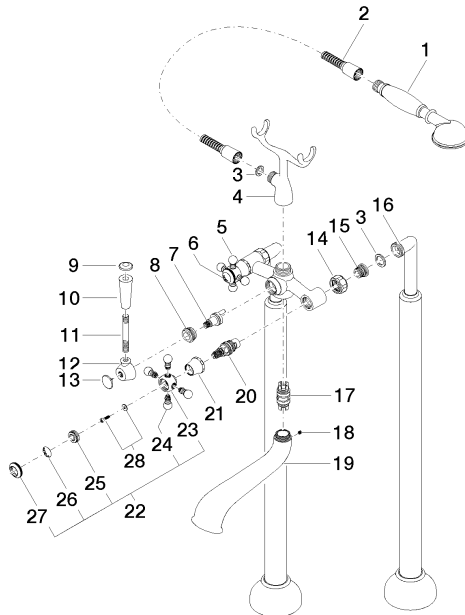

MADISON Two-hole bath mixer for free-standing assembly with hand shower set - Brushed Durabron (23kt Gold)

MADISON

25 943 360

MADISON Two-hole bath mixer for free-standing assembly with hand shower set - Brushed Durabron (23kt Gold)

MADISON

25 943 360

Spare parts list

No.	Item Number	Name	Quantity used	Delivery time
1	28 002 970-28	MADISON Metal hand shower with porcelain insert (white) - Brushed Durabron (23kt Gold)	1	20
2	28 104 970-28	Metal shower hose 1/2" x 1/2" x 1250 mm - Brushed Durabron (23kt Gold)	1	10
3	90 14 20 002 00 90	seal	1	2
4	04 17 20 010 00-28	holder	1	-
Spare part can no longer be ordered, please order the replacement item				
5	04 20 36 002 07-28	handle (hot)	1	20
6	09 26 01 011 90	accessories	1	2
7	90 15 01 001 00 90	diverter	1	2
8	09 23 10 007 90	nut	1	2
9	09 30 30 062-28	screw	1	20
10	11 170 370-28	MADISON Lever insert - Brushed Durabron (23kt Gold)	1	20
11	09 28 22 013 90	pipe	1	2
12	09 18 20 011-28	base	1	20
13	09 30 30 064-28	screw	1	20
14	09 23 30 010-28	nut	2	20
15	04 29 05 014 00 90	nipple	2	2
16	12 943 360-28	connection	1	-
Spare part can no longer be ordered, please order the replacement item				
17	90 21 10 010 00 90	insert	1	2
18	90 31 11 030 00 90	pin	1	2
19	13 592 380-28	spout	1	-
Spare part can no longer be ordered, please order the replacement item				
20	90 90 03 131 00 90	top	2	2
21	09 21 02 055-28	cover	2	20
22	04 20 36 002 06-28	handle (cold)	1	20
23	09 20 36 002-28	handle	2	20
24	09 20 36 004-28	handle	8	20
25	09 20 83 006 90	handle	2	2
26	09 26 01 010 90	accessories	1	2
27	09 20 36 005-28	handle	2	20
28	04 30 30 029 00 90	fixing set	2	2