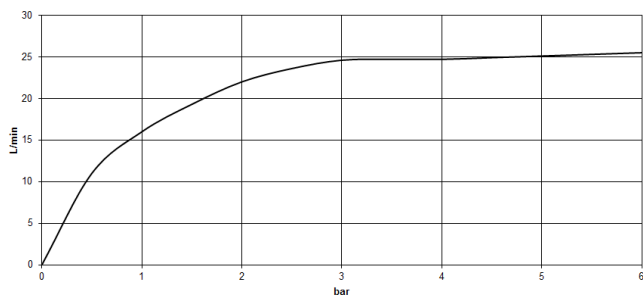

**Required miscellaneous**

- Concealed floor mounting -**
- max. recess depth 160 mm
  - min. recess depth 80 mm

35 944 970 90

**VAIA Two-hole bath mixer for free-standing assembly with hand shower set -  
Brushed Platinum**

VAIA

25 943 809  
mm [inches]

**Flow rate chart**

**Certificates**

Belgauqa\_22\_276\_2 LGA\_29294.  
7\_2.

WRAS\_1802014.

IAPMO\_4976 (4).

25 943 809