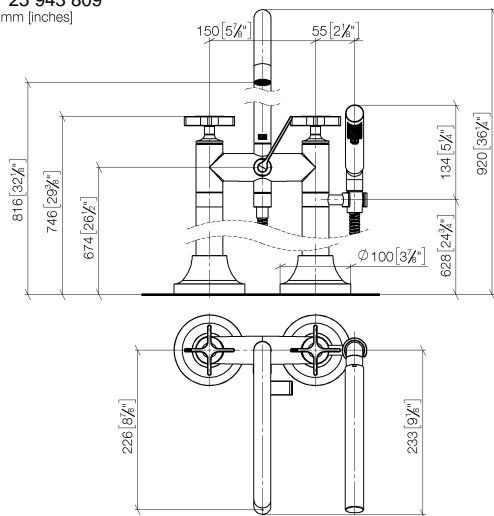

**VAIA Two-hole bath mixer for free-standing assembly with hand shower set -  
Brushed Platinum**

VAIA

25 943 809

- spout: circular, air-enriched flow
  - max. flow 24.6 l/min at 3 bar flow pressure
  - Hand shower: COMPACT RAIN, max. flow rate 6.8 l/min (at 3 bar)
  - hand shower with anti-scale system
  - 221mm projection
  - pivotable spout 360°
  - rotary diverter for bath/shower
  - total height 920 mm
  - stand pipes height 628 mm
  - height up to aerator 816 mm
  - slide-on rosettes Ø 100 mm
  - gauge 150 mm
  - metal shower hose 1250mm with integrated anti-twist protection
  - pivotable shower holder on the right foot
- Intrinsic protection against back flow.**

**Required miscellaneous**

- Concealed floor mounting -**
- max. recess depth 160 mm
  - min. recess depth 80 mm

35 944 970 90

**VAIA Two-hole bath mixer for free-standing assembly with hand shower set -  
Brushed Platinum**

VAIA

25 943 809  
mm [inches]

**Flow rate chart**

**Certificates**

Belgauqa\_22\_276\_2 LGA\_29294.  
7\_2.

WRAS\_1802014.

IAPMO\_4976 (4).

25 943 809