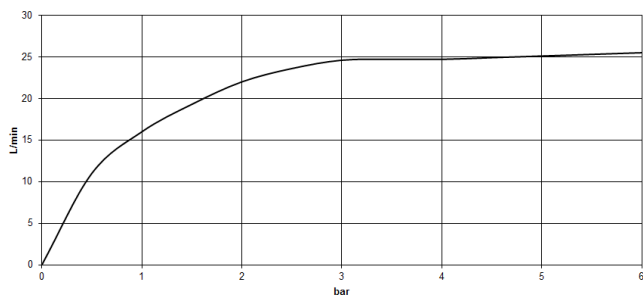

**VAIA Two-hole bath mixer for free-standing assembly with hand shower set -
Brushed Durabronze (23kt Gold)**

VAIA

25 943 809

- spout: circular, air-enriched flow
- max. flow 24.6 l/min at 3 bar flow pressure
- Hand shower: COMPACT RAIN, max. flow rate 6.8 l/min (at 3 bar)
- hand shower with anti-scale system
- 221mm projection
- pivotable spout 360°
- rotary diverter for bath/shower
- total height 920 mm
- stand pipes height 628 mm
- height up to aerator 816 mm
- slide-on rosettes Ø 100 mm
- gauge 150 mm
- metal shower hose 1250mm with integrated anti-twist protection
- pivotable shower holder on the right foot
- WRAS 240502008, 1802014
- **Intrinsic protection against back flow.**

Required miscellaneous

Concealed floor mounting -

35 944 970 90

- max. recess depth 160 mm
- min. recess depth 80 mm

**VAIA Two-hole bath mixer for free-standing assembly with hand shower set -
Brushed Durabron (23kt Gold)**

VAIA

25 943 809
mm [inches]

Flow rate chart

Certificates

Belgauqa_22_276_2 LGA_29294.
7_2.

WRAS_240502008.

VAIA Two-hole bath mixer for free-standing assembly with hand shower set -
Brushed Durabronz (23kt Gold)