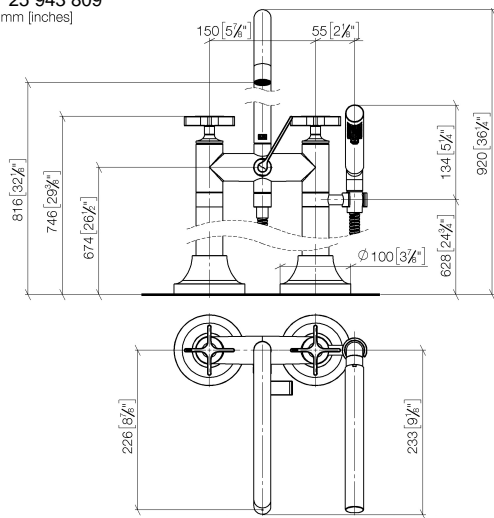

Required miscellaneous

Concealed floor mounting -

35 944 970 90

- max. recess depth 160 mm
- min. recess depth 80 mm

**VAIA Two-hole bath mixer for free-standing assembly with hand shower set -
Brushed Durabron (23kt Gold)**

VAIA

25 943 809
mm [inches]

Flow rate chart

Certificates

Belgauqa_22_276_2 LGA_29294.
7_2.

WRAS_240502008.

VAIA Two-hole bath mixer for free-standing assembly with hand shower set -
Brushed Durabronz (23kt Gold)

VAIA

25 943 809

VAIA Two-hole bath mixer for free-standing assembly with hand shower set - Brushed Durabross (23kt Gold)

VAIA

25 943 809

Spare parts list

No.	Item Number	Name	Quantity used	Delivery time
1	90 20 80 010 01-28	handle (cold)	1	20
2	90 90 03 131 00 90	top	1	2
3	90 28 22 317 00-28	spout	1	20
4	09 24 03 273-28	nipple	1	20
5	90 14 10 032 00 90	seal	1	2
6	90 21 10 011 00 90	diverter	1	2
7	90 20 80 011 01-28	handle (hot)	1	20
8	90 20 80 015 02-28	handle	1	20
9	04 24 04 189 00-28	nipple	1	20
10	90 14 20 002 00 90	seal	1	2
11	28 019 979-28	Hand shower - Brushed Durabross (23kt Gold)	1	20
12	90 30 02 072 00-28	Metal shower hose 1/2" x 3/8" x 1250 mm - Brushed Durabross (23kt Gold)	1	20
13	90 18 40 035 00 90	sleeve	1	2
14	04 28 10 029 01-28	holder	1	20
15	09 29 05 021 20 90	nipple	2	2
16	09 14 10 112 90	seal	4	2
17	90 14 10 055 00 90	seal	4	2
18	09 28 10 028-28	sleeve	1	20
19	90 27 80 019 00-28	rosette	2	20
20	09 23 30 040-07	nut	2	30
21	09 24 03 121-28	nipple	1	20
22	09 23 01 131 90	back-flow preventer	1	2
23	09 21 02 143-28	sleeve	1	20
24	90 14 20 026 00 90	seal	1	2
25	04 28 22 009 20-28	connection	2	20
26	09 14 10 081 90	seal	2	2
27	09 24 03 094-07	nipple	2	30
28	04 23 10 023 00 90	fixing set	6	2
29	09 30 11 130-07	connection	2	30
30	09 24 03 081 10 90	extension	4	2
31	09 24 03 080 90	extension	2	2