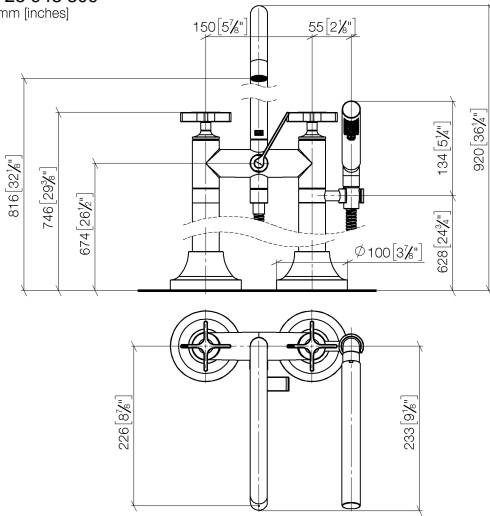

**VAIA Two-hole bath mixer for free-standing assembly with hand shower set -  
Brushed Durabronze (23kt Gold)**

VAIA

25 943 809

- spout: circular, air-enriched flow
  - max. flow 24.6 l/min at 3 bar flow pressure
  - Hand shower: COMPACT RAIN, max. flow rate 6.8 l/min (at 3 bar)
  - hand shower with anti-scale system
  - 221mm projection
  - pivotable spout 360°
  - rotary diverter for bath/shower
  - total height 920 mm
  - stand pipes height 628 mm
  - height up to aerator 816 mm
  - slide-on rosettes Ø 100 mm
  - gauge 150 mm
  - metal shower hose 1250mm with integrated anti-twist protection
  - pivotable shower holder on the right foot
  - WRAS 240502008, 1802014
- Intrinsic protection against back flow.**

**Required miscellaneous**

- Concealed floor mounting -** 35 944 970 90
- max. recess depth 160 mm
  - min. recess depth 80 mm

# VAIA Two-hole bath mixer for free-standing assembly with hand shower set - Brushed Durabross (23kt Gold)

VAIA

25 943 809  
mm [inches]

## Flow rate chart