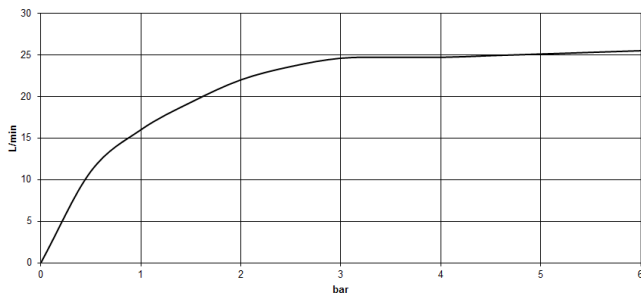

# VAIA Two-hole bath mixer for free-standing assembly with hand shower set - Brushed Durabross (23kt Gold)

VAIA

25 943 809  
mm [inches]

## Flow rate chart