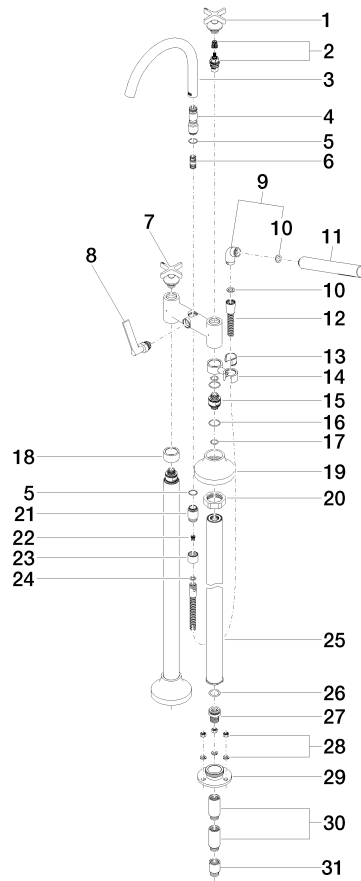

**VAIA Two-hole bath mixer for free-standing assembly with hand shower set -
Brushed Durabron (23kt Gold)**

VAIA

25 943 809

Product version from 3/13/2017 to 5/27/2021

Product version from 5/27/2021