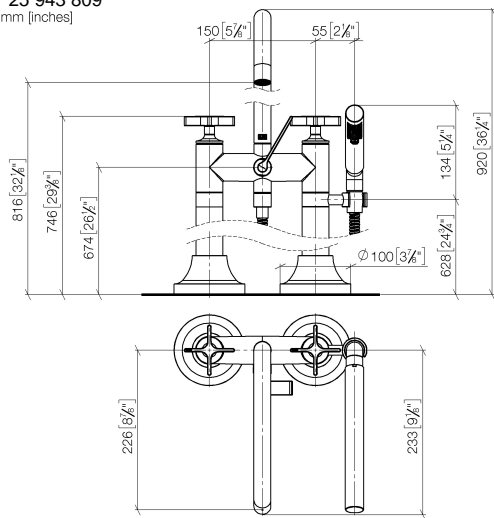

Required miscellaneous

- Concealed floor mounting -**
- max. recess depth 160 mm
 - min. recess depth 80 mm

35 944 970 90

**VAIA Two-hole bath mixer for free-standing assembly with hand shower set -
Brushed Dark Platinum**

VAIA

25 943 809
mm [inches]

Flow rate chart

Certificates

Belgauqa_22_276_2 LGA_29294.
7_2.

WRAS_1802014.

IAPMO_4976 (4).

VAIA Two-hole bath mixer for free-standing assembly with hand shower set -
Brushed Dark Platinum

VAIA

25 943 809

VAIA Two-hole bath mixer for free-standing assembly with hand shower set - Brushed Dark Platinum

VAIA

25 943 809

Spare parts list

No.	Item Number	Name	Quantity used	Delivery time
1	90 20 80 010 01-99	handle (cold)	1	30
2	90 90 03 131 00 90	top	1	2
3	90 28 22 317 00-99	spout	1	30
4	09 24 03 273-99	nipple	1	30
5	90 14 10 032 00 90	seal	1	2
6	90 21 10 011 00 90	diverter	1	2
7	90 20 80 011 01-99	handle (hot)	1	30
8	90 20 80 015 02-99	handle	1	30
9	04 24 04 189 00-99	nipple	1	30
10	90 14 20 002 00 90	seal	1	2
11	28 019 979-99	Hand shower - Brushed Dark Platinum	1	30
12	90 30 02 072 00-99	Metal shower hose 1/2" x 3/8" x 1250 mm - Brushed Dark Platinum	1	30
13	90 18 40 035 00 90	sleeve	1	2
14	04 28 10 029 01-99	holder	1	30
15	09 29 05 021 20 90	nipple	2	2
16	09 14 10 112 90	seal	4	2
17	90 14 10 055 00 90	seal	4	2
18	09 28 10 028-99	sleeve	1	30
19	90 27 80 019 00-99	rosette	2	30
20	09 23 30 040-07	nut	2	30
21	09 24 03 121-99	nipple	1	30
22	09 23 01 131 90	back-flow preventer	1	2
23	09 21 02 143-99	sleeve	1	30
24	90 14 20 026 00 90	seal	1	2
25	04 28 22 009 20-99	connection	2	30
26	09 14 10 081 90	seal	2	2
27	09 24 03 094-07	nipple	2	30
28	04 23 10 023 00 90	fixing set	6	2
29	09 30 11 130-07	connection	2	30
30	09 24 03 081 10 90	extension	4	2
31	09 24 03 080 90	extension	2	2