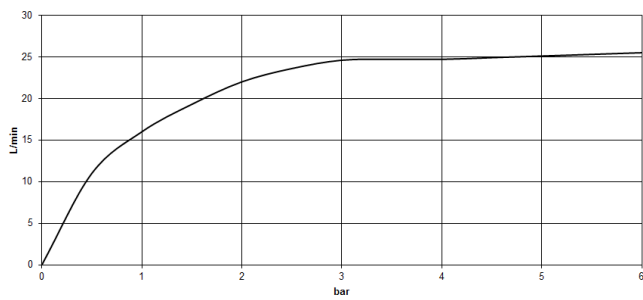

Required miscellaneous

- Concealed floor mounting -**
- max. recess depth 160 mm
 - min. recess depth 80 mm

35 944 970 90

**VAIA Two-hole bath mixer for free-standing assembly with hand shower set -
Brushed Dark Platinum**

VAIA

25 943 809
mm [inches]

Flow rate chart

Certificates

Belgauqa_22_276_2 LGA_29294.
7_2.

WRAS_1802014.

IAPMO_4976 (4).

VAIA Two-hole bath mixer for free-standing assembly with hand shower set -
Brushed Dark Platinum