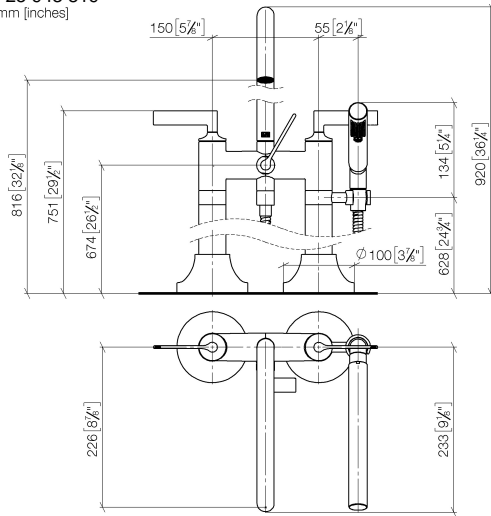

**VAIA Two-hole bath mixer for free-standing assembly with hand shower set -  
Brushed Platinum**

VAIA

25 943 819

- spout: circular, air-enriched flow
  - max. flow 24.6 l/min at 3 bar flow pressure
  - Hand shower: COMPACT RAIN, max. flow rate 6.8 l/min (at 3 bar)
  - hand shower with anti-scale system
  - 221mm projection
  - pivotable spout 360°
  - rotary diverter for bath/shower
  - total height 920 mm
  - stand pipes height 628 mm
  - height up to aerator 816 mm
  - slide-on rosettes Ø 100 mm
  - gauge 150 mm
  - metal shower hose 1250mm with integrated anti-twist protection
  - pivotable shower holder on the right foot
- Intrinsic protection against back flow.**

**Required miscellaneous**

- Concealed floor mounting -**
- max. recess depth 160 mm
  - min. recess depth 80 mm

35 944 970 90

**VAIA Two-hole bath mixer for free-standing assembly with hand shower set -  
Brushed Platinum**

VAIA

25 943 819  
mm [inches]

**Flow rate chart**

**Certificates**

Belgauqa\_22\_276\_2 LGA\_29294.  
7\_2.

WRAS\_1802014.

IAPMO\_4976 (4).

25 943 819