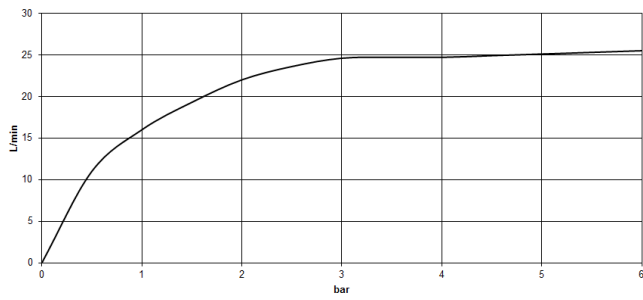

**Required miscellaneous**

- Concealed floor mounting -**
- max. recess depth 160 mm
  - min. recess depth 80 mm

35 944 970 90

**VAIA Two-hole bath mixer for free-standing assembly with hand shower set -  
Brushed Platinum**

VAIA

25 943 819  
mm [inches]

**Flow rate chart**

**Certificates**

Belgauqa\_22\_276\_2 LGA\_29294.  
7\_2.

WRAS\_1802014.

IAPMO\_4976 (4).

25 943 819