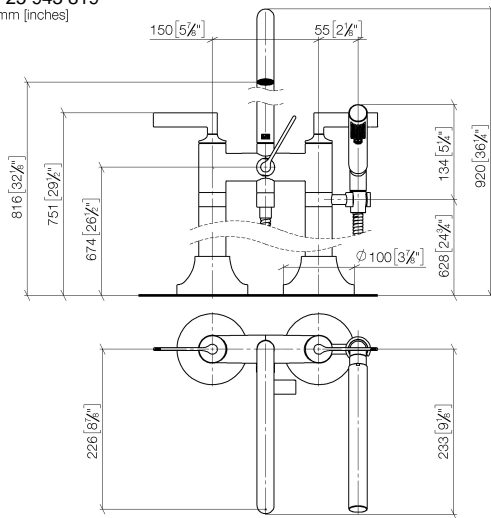

**VAIA Two-hole bath mixer for free-standing assembly with hand shower set -
Dark Chrome**

VAIA

25 943 819

- spout: circular, air-enriched flow
- max. flow 24.6 l/min at 3 bar flow pressure
- Hand shower: COMPACT RAIN, max. flow rate 6.8 l/min (at 3 bar)
- hand shower with anti-scale system
- 221mm projection
- pivotable spout 360°
- rotary diverter for bath/shower
- total height 920 mm
- stand pipes height 628 mm
- height up to aerator 816 mm
- slide-on rosettes Ø 100 mm
- gauge 150 mm
- metal shower hose 1250mm with integrated anti-twist protection
- pivotable shower holder on the right foot

**VAIA Two-hole bath mixer for free-standing assembly with hand shower set -
Dark Chrome**

VAIA

25 943 819
mm [inches]

Flow rate chart

Certificates

Belgauqa_22_276_2 LGA_29294.
7_2.

**VAIA Two-hole bath mixer for free-standing assembly with hand shower set -
Dark Chrome**