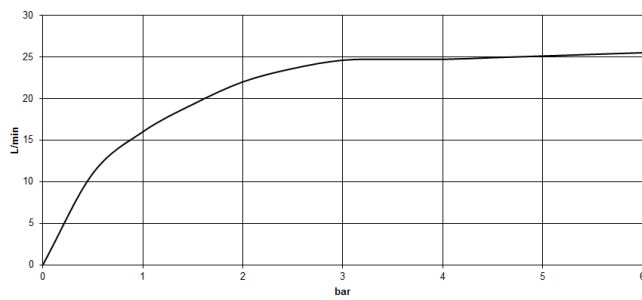

**VAIA Two-hole bath mixer for free-standing assembly with hand shower set -
Dark Chrome**

VAIA

25 943 819

- spout: circular, air-enriched flow
- max. flow 24.6 l/min at 3 bar flow pressure
- Hand shower: COMPACT RAIN, max. flow rate 6.8 l/min (at 3 bar)
- hand shower with anti-scale system
- 221mm projection
- pivotable spout 360°
- rotary diverter for bath/shower
- total height 920 mm
- stand pipes height 628 mm
- height up to aerator 816 mm
- slide-on rosettes Ø 100 mm
- gauge 150 mm
- metal shower hose 1250mm with integrated anti-twist protection
- pivotable shower holder on the right foot

**VAIA Two-hole bath mixer for free-standing assembly with hand shower set -
Dark Chrome**

VAIA

25 943 819
mm [inches]

Flow rate chart

Certificates

Belgauqa_22_276_2 LGA_29294.
7_2.

**VAIA Two-hole bath mixer for free-standing assembly with hand shower set -
Dark Chrome**