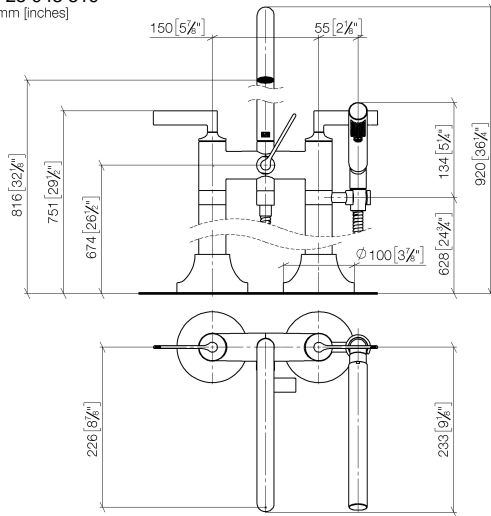

**VAIA Two-hole bath mixer for free-standing assembly with hand shower set -
Champagne (22kt Gold)**

VAIA

25 943 819

- spout: circular, air-enriched flow
 - max. flow 24.6 l/min at 3 bar flow pressure
 - Hand shower: COMPACT RAIN, max. flow rate 6.8 l/min (at 3 bar)
 - hand shower with anti-scale system
 - 221mm projection
 - pivotable spout 360°
 - rotary diverter for bath/shower
 - total height 920 mm
 - stand pipes height 628 mm
 - height up to aerator 816 mm
 - slide-on rosettes Ø 100 mm
 - gauge 150 mm
 - metal shower hose 1250mm with integrated anti-twist protection
 - pivotable shower holder on the right foot
- Intrinsic protection against back flow.**

Required miscellaneous

- Concealed floor mounting -**
- max. recess depth 160 mm
 - min. recess depth 80 mm

35 944 970 90

**VAIA Two-hole bath mixer for free-standing assembly with hand shower set -
Champagne (22kt Gold)**

VAIA

25 943 819
mm [inches]

Flow rate chart

Certificates

Belgauqa_22_276_2 LGA_29294.
7_2.

VAIA Two-hole bath mixer for free-standing assembly with hand shower set -
Champagne (22kt Gold)

VAIA

25 943 819