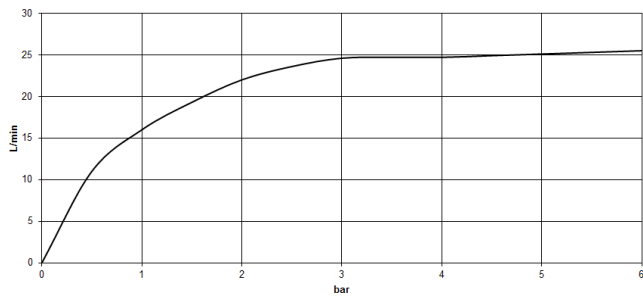

**VAIA Two-hole bath mixer for free-standing assembly with hand shower set -
Champagne (22kt Gold)**

VAIA

25 943 819

- spout: circular, air-enriched flow
 - max. flow 24.6 l/min at 3 bar flow pressure
 - Hand shower: COMPACT RAIN, max. flow rate 6.8 l/min (at 3 bar)
 - hand shower with anti-scale system
 - 221mm projection
 - pivotable spout 360°
 - rotary diverter for bath/shower
 - total height 920 mm
 - stand pipes height 628 mm
 - height up to aerator 816 mm
 - slide-on rosettes Ø 100 mm
 - gauge 150 mm
 - metal shower hose 1250mm with integrated anti-twist protection
 - pivotable shower holder on the right foot
- Intrinsic protection against back flow.**

Required miscellaneous

- Concealed floor mounting -**
- max. recess depth 160 mm
 - min. recess depth 80 mm

35 944 970 90

**VAIA Two-hole bath mixer for free-standing assembly with hand shower set -
Champagne (22kt Gold)**

VAIA

25 943 819
mm [inches]

Flow rate chart

Certificates

Belgauqa_22_276_2 LGA_29294.
7_2.

VAIA Two-hole bath mixer for free-standing assembly with hand shower set -
Champagne (22kt Gold)

VAIA

25 943 819