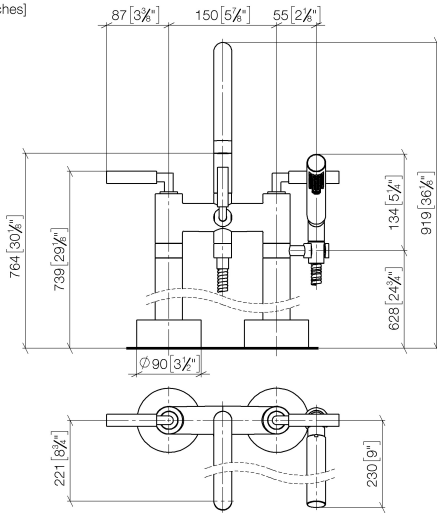

**TARA Two-hole bath mixer for free-standing assembly with hand shower set -  
Platinum**

TARA

25 943 882

- 220mm projection
  - pivotable spout 180°
  - spout: circular, air-enriched flow
  - Hand shower: COMPACT RAIN, max. flow rate 6.8 l/min (at 3 bar)
  - hand shower with anti-scale system
  - rotary diverter for bath/shower
  - total height 920 mm
  - stand pipes height 628 mm
  - height up to aerator 765 mm
  - slide-on rosettes Ø 90 mm
  - gauge 150 mm
  - metal shower hose 1250mm with integrated anti-twist protection
  - pivotable shower holder on the right foot
  - max. flow 22 l/min at 3 bar flow pressure
- Intrinsic protection against back flow.**

**Required miscellaneous**

- Concealed floor mounting -**
- max. recess depth 160 mm
  - min. recess depth 80 mm

35 944 970 90

25 943 882  
mm [inches]