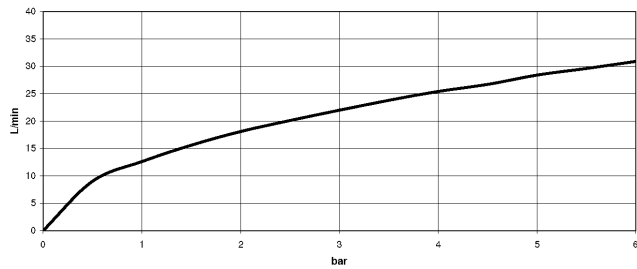

Required miscellaneous

- Concealed floor mounting -**
- max. recess depth 160 mm
 - min. recess depth 80 mm

35 944 970 90

25 943 882
mm [inches]

Flow rate chart

Certificates

IAPMO_4976 (5). WRAS_2212005. LGA_18932. Belgaqua_21-033-27_2.