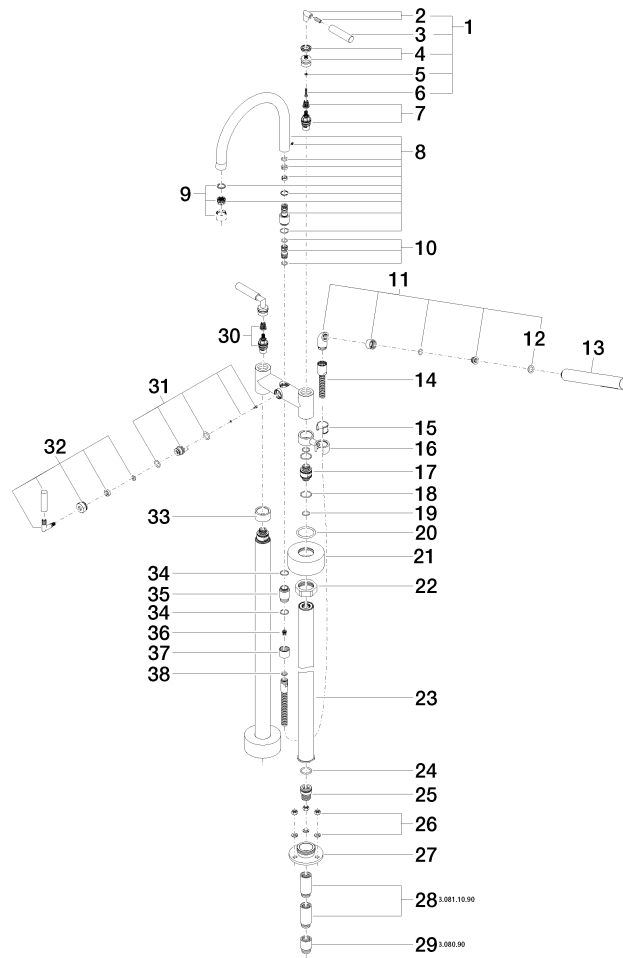

25 943 882

TARA Two-hole bath mixer for free-standing assembly with hand shower set - Matte Black

TARA

25 943 882

Spare parts list

No.	Item Number	Name	Quantity used	Delivery time
1	04 20 88 052 00-33	handle	2	30
2	04 18 20 022 00-33	angle	2	30
3	09 20 88 052-33	handle	2	30
4	90 12 12 007 00-33	base	2	30
5	90 30 11 029 00 90	disc	2	2
6	90 30 30 075 00 90	screw	2	2
7	90 90 03 130 00 90	top	1	2
8	90 28 22 222 00-33	spout	1	30
9	90 23 01 024 00-33	aerator	1	-
Spare part can no longer be ordered, please order the replacement item				
10	90 21 10 011 00 90	diverter	1	2
11	04 24 04 189 00-33	nipple	1	30
12	90 14 20 002 00 90	seal	1	2
13	28 019 979-33	Hand shower - Matte Black	1	10
14	90 30 02 072 00-33	Metal shower hose 1/2" x 3/8" x 1250 mm - Matte Black	1	30
15	90 18 40 035 00 90	sleeve	1	2
16	04 28 10 029 01-33	holder	1	30
17	09 29 05 021 20 90	nipple	2	2
18	09 14 10 112 90	seal	4	2
19	90 14 10 055 00 90	seal	4	2
20	09 14 10 041 90	seal	2	2
21	09 27 89 025-33	rosette	2	30
22	09 23 30 040-07	nut	2	30
23	04 28 22 009 20-33	connection	2	30
24	09 14 10 081 90	seal	2	2
25	09 24 03 094-07	nipple	2	30
26	04 23 10 023 00 90	fixing set	2	2
27	09 30 11 130-07	connection	2	30
28	09 24 03 081 10 90	extension	4	2
29	09 24 03 080 90	extension	2	2
30	90 90 03 131 00 90	top	1	2
31	90 15 01 005 00 90	insert	1	2
32	90 18 20 025 00-33	diverter	1	-
Spare part can no longer be ordered, please order the replacement item				
33	09 28 10 028-33	sleeve	1	30
34	90 14 10 032 00 90	seal	2	2
35	09 24 03 121-33	nipple	1	30
36	09 23 01 131 90	back-flow preventer	1	2
37	09 21 02 143-33	sleeve	1	30
38	90 14 20 026 00 90	seal	1	2