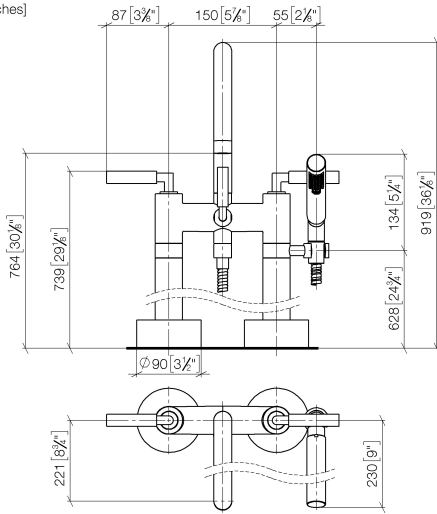

**TARA Two-hole bath mixer for free-standing assembly with hand shower set -
Matte Black**

TARA

25 943 882

- 220mm projection
 - pivotable spout 180°
 - spout: circular, air-enriched flow
 - Hand shower: COMPACT RAIN, max. flow rate 6.8 l/min (at 3 bar)
 - hand shower with anti-scale system
 - rotary diverter for bath/shower
 - total height 920 mm
 - stand pipes height 628 mm
 - height up to aerator 765 mm
 - slide-on rosettes Ø 90 mm
 - gauge 150 mm
 - metal shower hose 1250mm with integrated anti-twist protection
 - pivotable shower holder on the right foot
 - max. flow 22 l/min at 3 bar flow pressure
- Intrinsic protection against back flow.**

Required miscellaneous

- Concealed floor mounting -**
- max. recess depth 160 mm
 - min. recess depth 80 mm

35 944 970 90

25 943 882
mm [inches]

Flow rate chart

Certificates

IAPMO_4976 (5). WRAS_2212005. LGA_18932. Belgaqua_21-033-27_2.