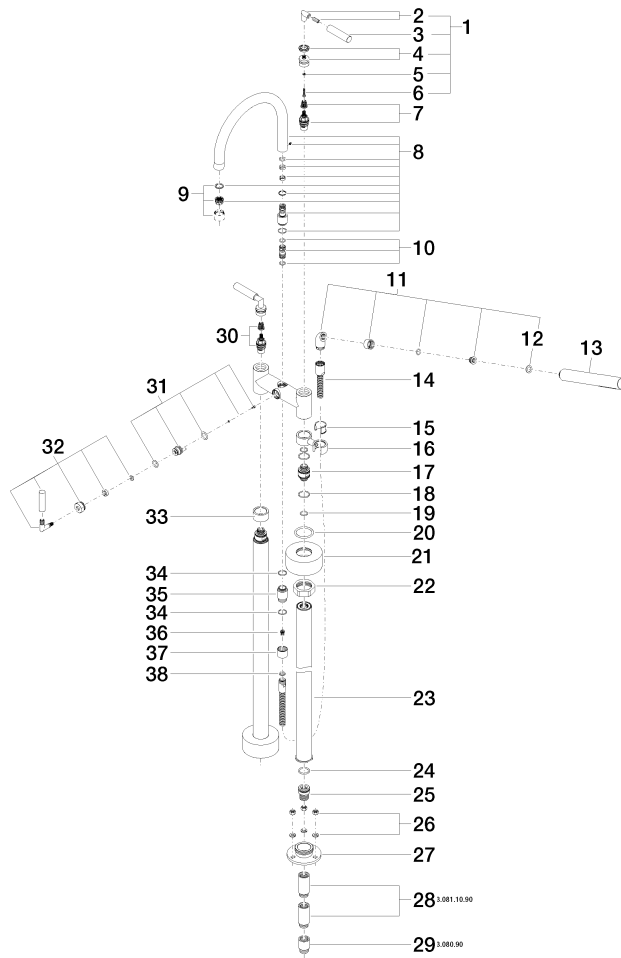

**TARA Two-hole bath mixer for free-standing assembly with hand shower set -
Brushed Chrome**

TARA

25 943 882

Parts for other
finishes can be found
here: [Chrome](#)

TARA Two-hole bath mixer for free-standing assembly with hand shower set - Brushed Chrome

TARA

25 943 882

Spare parts list

No.	Item Number	Name	Quantity used	Delivery time
1	04 20 88 052 00-93	handle	2	20
2	04 18 20 022 00-93	angle	2	-
Spare part can no longer be ordered, please order the replacement item				
3	09 20 88 052-93	handle	2	20
4	90 12 12 007 00-93	base	2	20
5	90 30 11 029 00 90	disc	2	2
6	90 30 30 075 00 90	screw	2	2
7	90 90 03 130 00 90	top	1	2
8	90 28 22 222 00-93	spout	1	20
9	90 23 01 024 00-93	aerator	1	20
10	90 21 10 011 00 90	diverter	1	2
11	04 24 04 189 00-93	nipple	1	20
12	90 14 20 002 00 90	seal	1	2
13	28 019 979-93	Hand shower - Brushed Chrome	1	20
14	90 30 02 072 00-93	Metal shower hose 1/2" x 3/8" x 1250 mm - Brushed Chrome	1	20
15	90 18 40 035 00 90	sleeve	1	2
16	04 28 10 029 01-93	holder	1	20
17	09 29 05 021 20 90	nipple	2	2
18	09 14 10 112 90	seal	4	2
19	90 14 10 055 00 90	seal	4	2
20	09 14 10 041 90	seal	2	2
21	09 27 89 025-93	rosette	2	20
22	09 23 30 040-07	nut	2	30
23	04 28 22 009 20-93	connection	2	20
24	09 14 10 081 90	seal	2	2
25	09 24 03 094-07	nipple	2	30
26	04 23 10 023 00 90	fixing set	2	2
27	09 30 11 130-07	connection	2	30
28	09 24 03 081 10 90	extension	4	2
29	09 24 03 080 90	extension	2	2
30	90 90 03 131 00 90	top	1	2
31	90 15 01 005 00 90	insert	1	2
32	90 18 20 025 00-93	diverter	1	20
33	09 28 10 028-93	sleeve	1	20
34	90 14 10 032 00 90	seal	2	2
35	09 24 03 121-93	nipple	1	20
36	09 23 01 131 90	back-flow preventer	1	2
37	09 21 02 143-93	sleeve	1	20
38	90 14 20 026 00 90	seal	1	2