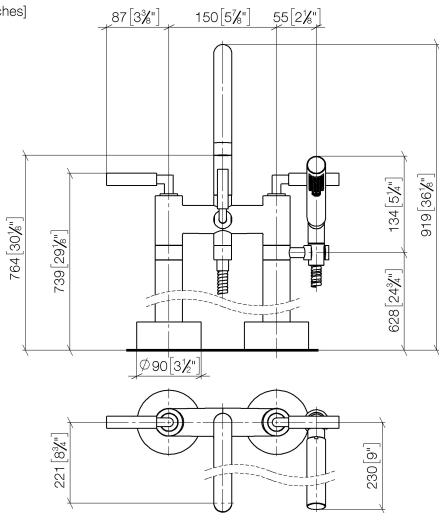

**TARA Two-hole bath mixer for free-standing assembly with hand shower set -
Brushed Chrome**

TARA

25 943 882

- 220mm projection
- pivotable spout 180°
- spout: circular, air-enriched flow
- Hand shower: COMPACT RAIN, max. flow rate 6.8 l/min (at 3 bar)
- hand shower with anti-scale system
- rotary diverter for bath/shower
- total height 920 mm
- stand pipes height 628 mm
- height up to aerator 765 mm
- slide-on rosettes Ø 90 mm
- gauge 150 mm
- metal shower hose 1250mm with integrated anti-twist protection
- pivotable shower holder on the right foot
- max. flow 22 l/min at 3 bar flow pressure

**TARA Two-hole bath mixer for free-standing assembly with hand shower set -
Brushed Chrome**

TARA

25 943 882
mm [inches]

Flow rate chart

Certificates

WRAS_2212005. LGA_18932. IAPMO_4976 (2). Belgaqua_21-033-27_2.