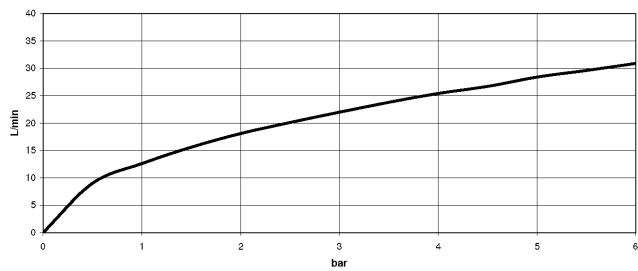

**TARA Two-hole bath mixer for free-standing assembly with hand shower set -
Brushed Chrome**

TARA

25 943 882

- 220mm projection
- pivotable spout 180°
- spout: circular, air-enriched flow
- Hand shower: COMPACT RAIN, max. flow rate 6.8 l/min (at 3 bar)
- hand shower with anti-scale system
- rotary diverter for bath/shower
- total height 920 mm
- stand pipes height 628 mm
- height up to aerator 765 mm
- slide-on rosettes Ø 90 mm
- gauge 150 mm
- metal shower hose 1250mm with integrated anti-twist protection
- pivotable shower holder on the right foot
- max. flow 22 l/min at 3 bar flow pressure

**TARA Two-hole bath mixer for free-standing assembly with hand shower set -
Brushed Chrome**

TARA

25 943 882
mm [inches]

Flow rate chart

Certificates

WRAS_2212005. LGA_18932. IAPMO_4976 (2). Belgaqua_21-033-27_2.