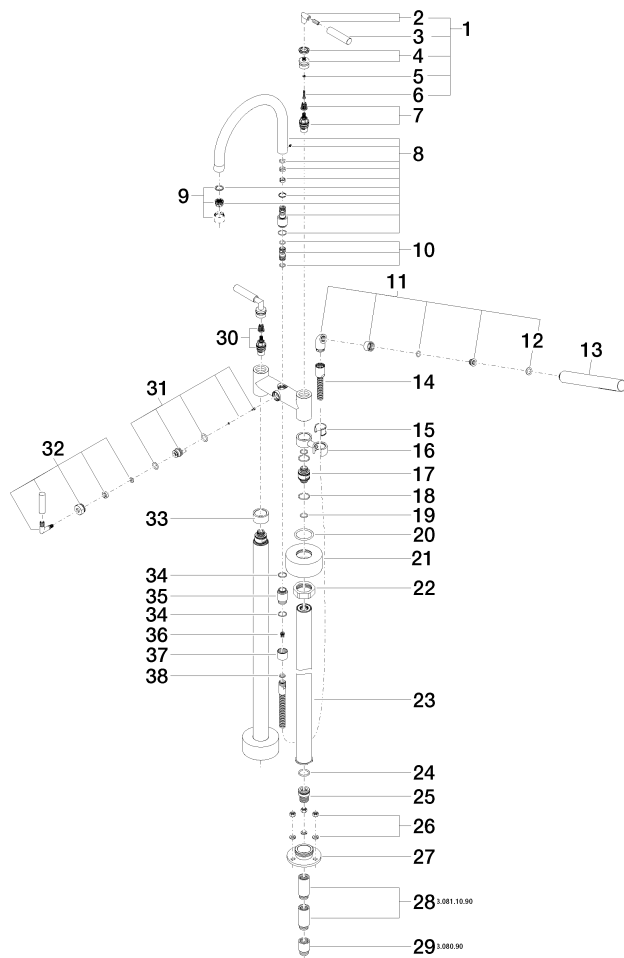

TARA Two-hole bath mixer for free-standing assembly with hand shower set -  
Brushed Dark Platinum

TARA

25 943 882

- 220mm projection
  - pivotable spout 180°
  - spout: circular, air-enriched flow
  - Hand shower: COMPACT RAIN, max. flow rate 6.8 l/min (at 3 bar)
  - hand shower with anti-scale system
  - rotary diverter for bath/shower
  - total height 920 mm
  - stand pipes height 628 mm
  - height up to aerator 765 mm
  - slide-on rosettes Ø 90 mm
  - gauge 150 mm
  - metal shower hose 1250mm with integrated anti-twist protection
  - pivotable shower holder on the right foot
  - max. flow 22 l/min at 3 bar flow pressure
- Intrinsic protection against back flow.**

TARA

25 943 882  
mm [inches]

**Flow rate chart**

**Certificates**

WRAS\_2212005.    LGA\_18932.    Belgaqua\_21-033-27\_2.    IAPMO\_4976 (4).

25 943 882