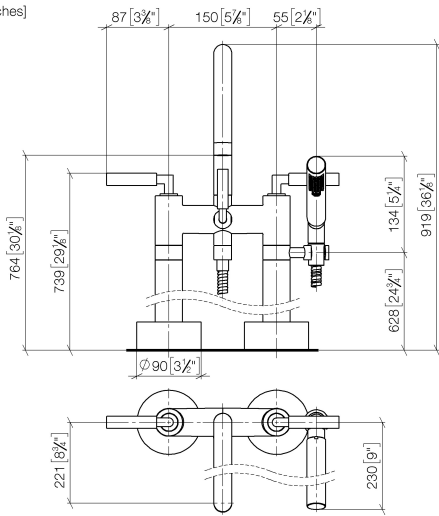

TARA Two-hole bath mixer for free-standing assembly with hand shower set -  
Brushed Dark Platinum

TARA

25 943 882

- 220mm projection
  - pivotable spout 180°
  - spout: circular, air-enriched flow
  - Hand shower: COMPACT RAIN, max. flow rate 6.8 l/min (at 3 bar)
  - hand shower with anti-scale system
  - rotary diverter for bath/shower
  - total height 920 mm
  - stand pipes height 628 mm
  - height up to aerator 765 mm
  - slide-on rosettes Ø 90 mm
  - gauge 150 mm
  - metal shower hose 1250mm with integrated anti-twist protection
  - pivotable shower holder on the right foot
  - max. flow 22 l/min at 3 bar flow pressure
- Intrinsic protection against back flow.**

Required miscellaneous

- Concealed floor mounting -** 35 944 970 90
- max. recess depth 160 mm
  - min. recess depth 80 mm

**TARA Two-hole bath mixer for free-standing assembly with hand shower set -  
Brushed Dark Platinum**

TARA

25 943 882  
mm [inches]

**Flow rate chart**

**Certificates**

WRAS\_2212005.    LGA\_18932.    Belgaqua\_21-033-27\_2.    IAPMO\_4976 (4).

25 943 882