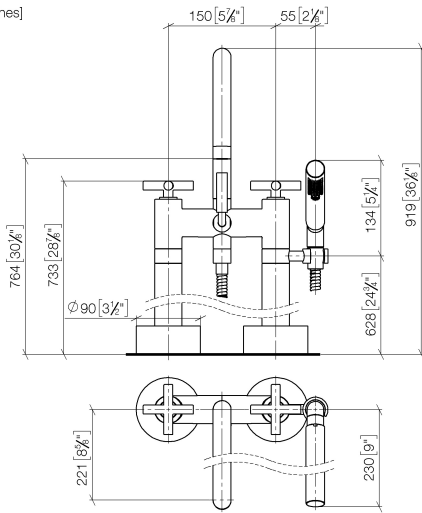

**TARA Two-hole bath mixer for free-standing assembly with hand shower set -  
Brushed Durabron (23kt Gold)**

TARA

25 943 892

- 220mm projection
  - pivotable spout 180°
  - Hand shower: COMPACT RAIN, max. flow rate 6.8 l/min (at 3 bar)
  - spout: circular, air-enriched flow
  - hand shower with anti-scale system
  - rotary diverter for bath/shower
  - total height 920 mm
  - stand pipes height 628 mm
  - height up to aerator 765 mm
  - slide-on rosettes Ø 90 mm
  - gauge 150 mm
  - metal shower hose 1250mm with integrated anti-twist protection
  - pivotable shower holder on the right foot
  - max. flow 22 l/min at 3 bar flow pressure
- Intrinsic protection against back flow.**

**Required miscellaneous**

- Concealed floor mounting -** 35 944 970 90
- max. recess depth 160 mm
  - min. recess depth 80 mm

**TARA Two-hole bath mixer for free-standing assembly with hand shower set -  
Brushed Durabronz (23kt Gold)**

TARA

25 943 892  
mm [inches]

**Flow rate chart**

**Certificates**

WRAS\_2212005.      LGA\_18932.      Belgaqua\_21-033-  
27\_2.

TARA Two-hole bath mixer for free-standing assembly with hand shower set -  
Brushed Durabronz (23kt Gold)