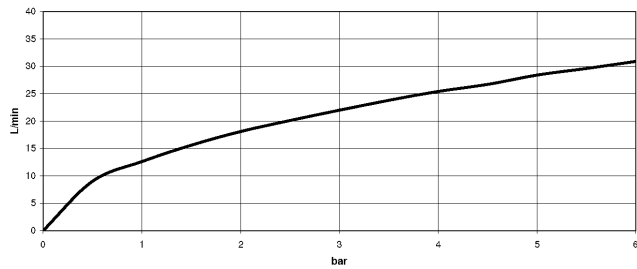

**TARA Two-hole bath mixer for free-standing assembly with hand shower set -  
Brushed Durabron (23kt Gold)**

TARA

25 943 892

- 220mm projection
  - pivotable spout 180°
  - Hand shower: COMPACT RAIN, max. flow rate 6.8 l/min (at 3 bar)
  - spout: circular, air-enriched flow
  - hand shower with anti-scale system
  - rotary diverter for bath/shower
  - total height 920 mm
  - stand pipes height 628 mm
  - height up to aerator 765 mm
  - slide-on rosettes Ø 90 mm
  - gauge 150 mm
  - metal shower hose 1250mm with integrated anti-twist protection
  - pivotable shower holder on the right foot
  - max. flow 22 l/min at 3 bar flow pressure
- Intrinsic protection against back flow.**

**Required miscellaneous**

- Concealed floor mounting -** 35 944 970 90
- max. recess depth 160 mm
  - min. recess depth 80 mm

**TARA Two-hole bath mixer for free-standing assembly with hand shower set -  
Brushed Durabronz (23kt Gold)**

TARA

25 943 892  
mm [inches]

**Flow rate chart**

**Certificates**

WRAS\_2212005.      LGA\_18932.      Belgaqua\_21-033-  
27\_2.

TARA Two-hole bath mixer for free-standing assembly with hand shower set -  
Brushed Durabronz (23kt Gold)