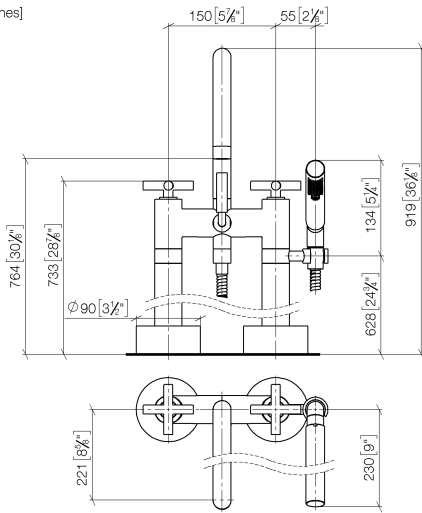

**TARA Two-hole bath mixer for free-standing assembly with hand shower set -  
Brushed Dark Platinum**

TARA

25 943 892

- 220mm projection
  - pivotable spout 180°
  - Hand shower: COMPACT RAIN, max. flow rate 6.8 l/min (at 3 bar)
  - spout: circular, air-enriched flow
  - hand shower with anti-scale system
  - rotary diverter for bath/shower
  - total height 920 mm
  - stand pipes height 628 mm
  - height up to aerator 765 mm
  - slide-on rosettes Ø 90 mm
  - gauge 150 mm
  - metal shower hose 1250mm with integrated anti-twist protection
  - pivotable shower holder on the right foot
  - max. flow 22 l/min at 3 bar flow pressure
- Intrinsic protection against back flow.**

**Required miscellaneous**

- Concealed floor mounting -** 35 944 970 90
- max. recess depth 160 mm
  - min. recess depth 80 mm

**TARA Two-hole bath mixer for free-standing assembly with hand shower set -  
Brushed Dark Platinum**

TARA

25 943 892  
mm [inches]

**Flow rate chart**

**Certificates**

WRAS\_2212005. LGA\_18932. Belgaqua\_21-033- IAPMO\_4976 (4).  
27\_2.

25 943 892