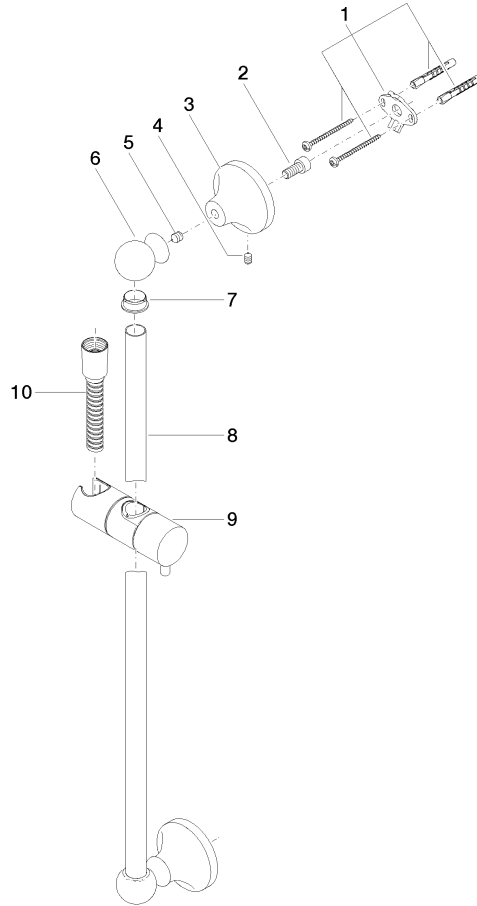

26 413 360

- slide bar
- Pipe diameter 18 mm
- rosette Ø 60 mm
- gauge 850 mm
- metal shower hose 1750mm with integrated anti-twist protection
- shower hose connector 1/2"
- WRAS 2009048

This article does not include a hand shower!

Required miscellaneous

	MADISON Hand shower FlowReduce - Chrome •spray head Ø 95mm •Hand shower see page {PAGE} •Three settings: COMPACT RAIN, COMPACT SOFT FLOW, COMPACT AQUAPRESSURE FLOW, max. flow rate l/min (at 3 bar)	28 002 978-00 0010
---	--	-----------------------

Required miscellaneous

	MADISON Hand shower - Chrome •spray head Ø 95mm •Hand shower see page {PAGE} •Three settings: COMPACT RAIN, COMPACT SOFT FLOW, COMPACT AQUAPRESSURE FLOW, max. flow rate l/min (at 3 bar)	28 002 978-00
---	---	---------------

Spare parts list

No.	Item Number	Name	Quantity used	Delivery time
1	90 17 20 708 00 90	fixing set	2	2
2	09 30 30 048 90	screw	2	2
3	09 17 20 016-00	holder	2	10
4	09 31 11 144 90	pin	2	2
5	09 31 11 002 90	pin	2	2
6	09 21 40 020-00	connection	2	60
7	09 18 40 009 90	sleeve	2	2
8	08 28 22 596-00	pipe	1	10
9	12 580 970-00	Slide unit - Chrome	1	10
10	28 204 970-00	Metal shower hose 1/2" x 1/2" x 1750 mm - Chrome	1	2