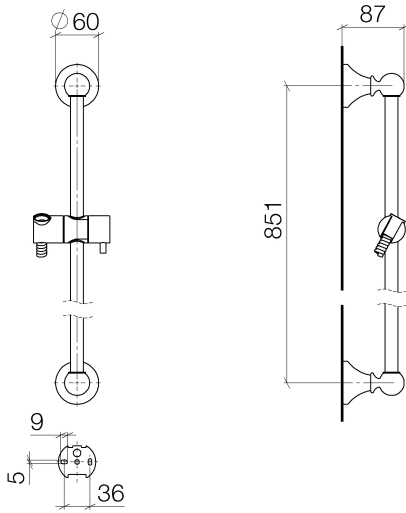

MADISON Shower set without hand shower - Brushed Platinum

---

26 413 370

Codes & Standards

ASME A112.18.1

cUPC

Scottish Water
Byelaws

UK Water Supply
Regulations

Certificates

WRAS_2009

IAPMO_4976