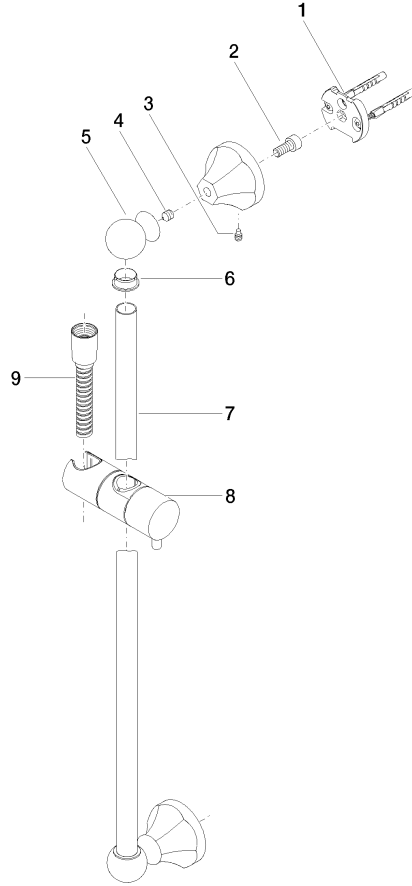

MADISON Shower set without hand shower - Brushed Platinum

26 413 370

- slide bar
- Pipe diameter 18 mm
- rosettes Ø 60 mm
- gauge 850 mm
- metal shower hose 1750mm with integrated anti-twist protection
- shower hose connector 1/2"
- WRAS

- MADISON Hand shower FlowReduce - Brushed Platinum** 28 002 978-06 0010
- spray head Ø 95mm
 - Hand shower see page {PAGE}
 - Three settings: COMPACT RAIN, COMPACT SOFT FLOW, COMPACT AQUAPRESSURE FLOW, max. flow rate l/min (at 3 bar)

Required miscellaneous

- MADISON Hand shower - Brushed Platinum** 28 002 978-06
- spray head Ø 95mm
 - Hand shower see page {PAGE}
 - Three settings: COMPACT RAIN, COMPACT SOFT FLOW, COMPACT AQUAPRESSURE FLOW, max. flow rate l/min (at 3 bar)

26 413 370

Spare parts list

No.	Item Number	Name	Quantity used	Delivery time
1	05 17 97 507 00 90	fixing set	2	2
2	09 30 30 048 90	screw	2	2
3	09 31 11 140 90	pin	2	60
4	09 31 11 002 90	pin	2	2
5	09 21 40 020-06	connection	2	60
6	09 18 40 009 90	sleeve	2	2
7	08 28 22 596-06	pipe	1	60
8	12 580 970-06	Slide unit - Brushed Platinum	1	10
9	28 204 970-06	Metal shower hose 1/2" x 1/2" x 1750 mm - Brushed Platinum	1	2